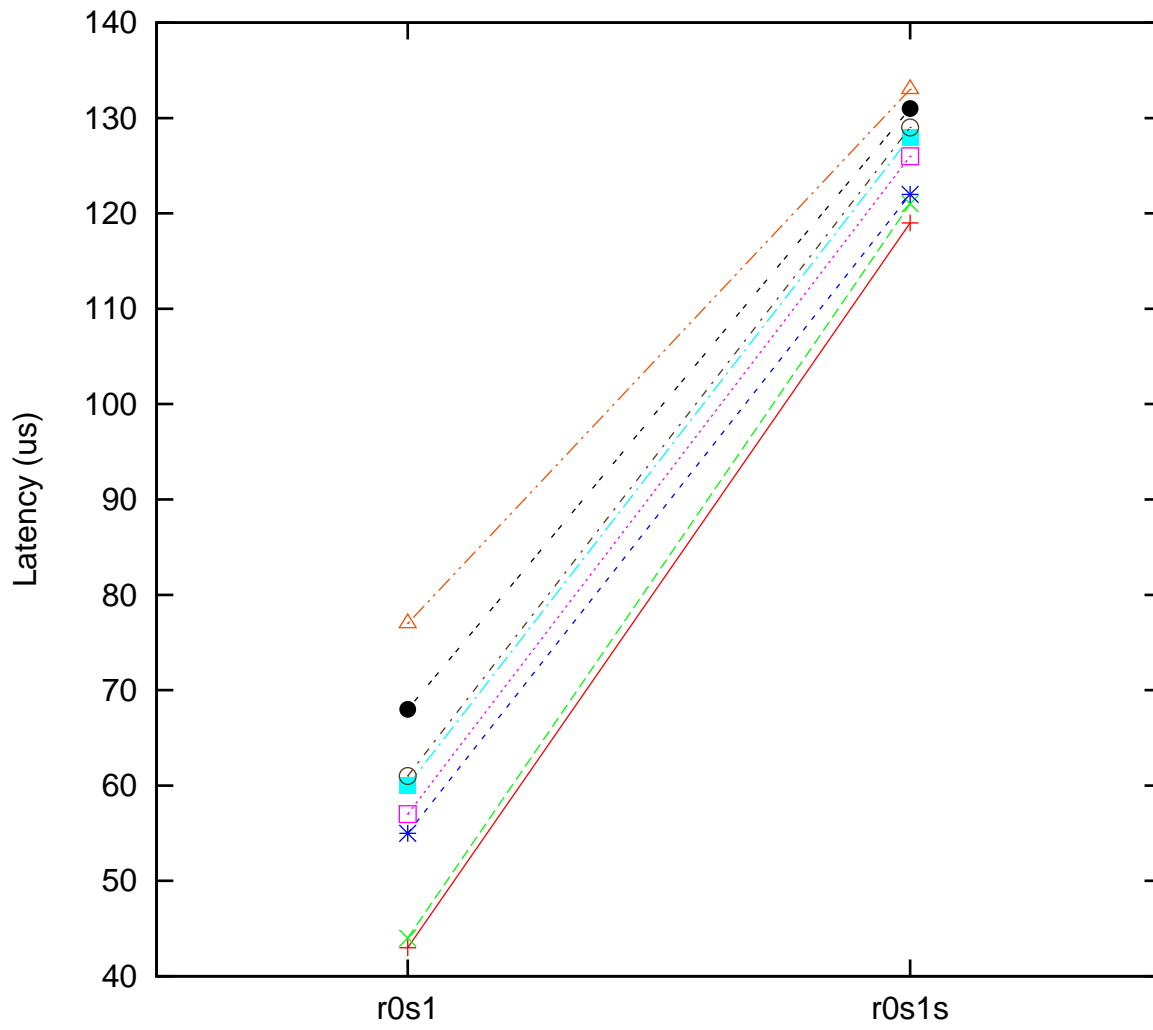

Moderate load maximum latency
 x86 Intel Xeon E3-1220L V2 200 MHz, Linux 4.18.7-rt5 vs.
 x86 Intel Xeon E3-1230 V2 300 MHz, Linux 3.18.36-rt37

(Plotted on 07/07/22 at 6:52:43)

Core 0	—+—	Core 2	- - * - -	Core 4	- - ■ - -	Core 6	- - ● - -
Core 1	- - × - -	Core 3	- - □ - -	Core 5	- - ○ - -	Core 7	- - △ - -