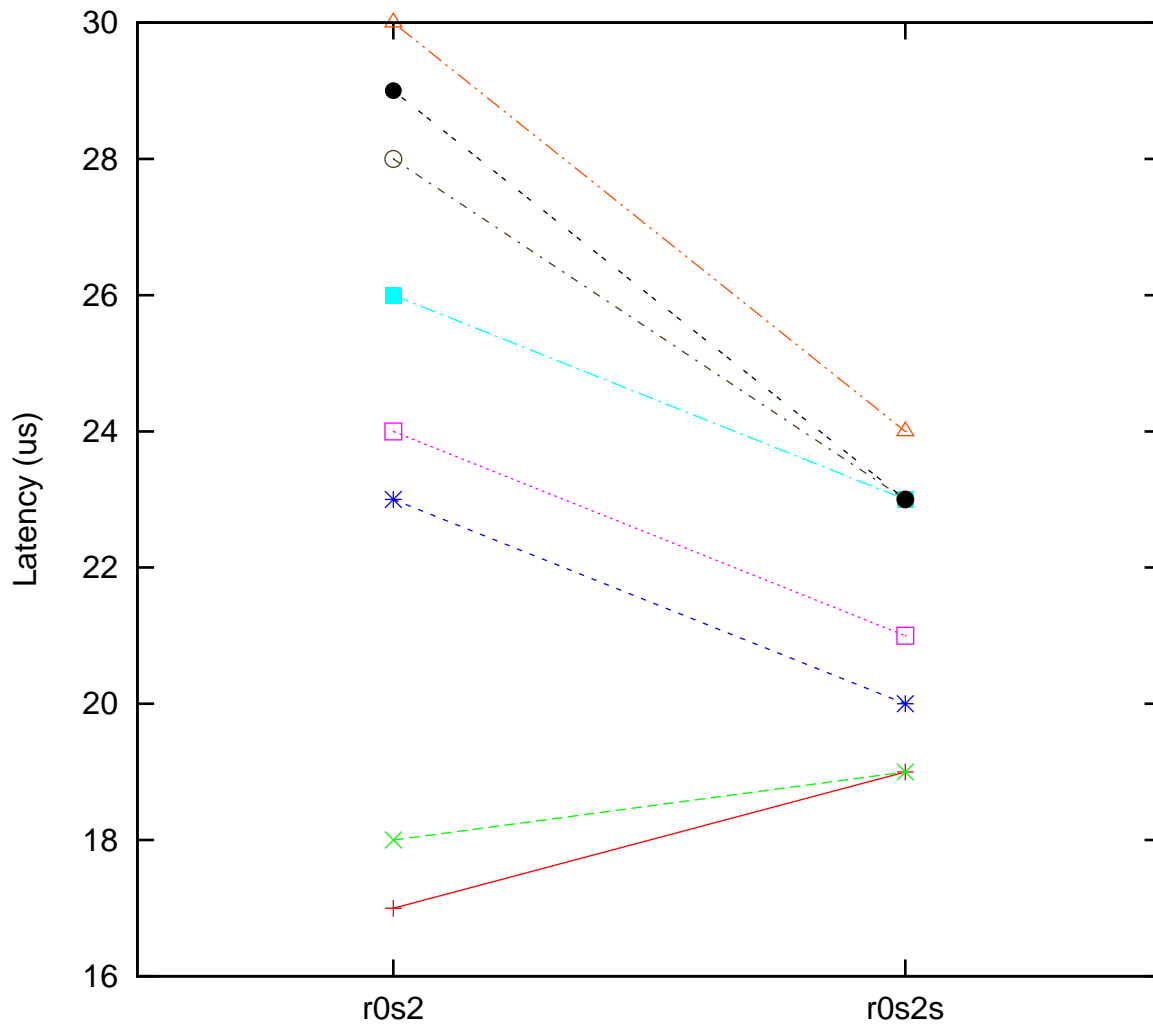

Moderate load maximum latency
 Intel(R) Core(TM) i7-3770K CPU 3.50GHz, Linux 5.10.1-rt20 vs.
 Intel(R) Core(TM) i9-9900K CPU 3.60GHz, Linux 5.10.0-rc2-rt4

(Plotted on 10/25/21 at 19:00:22)