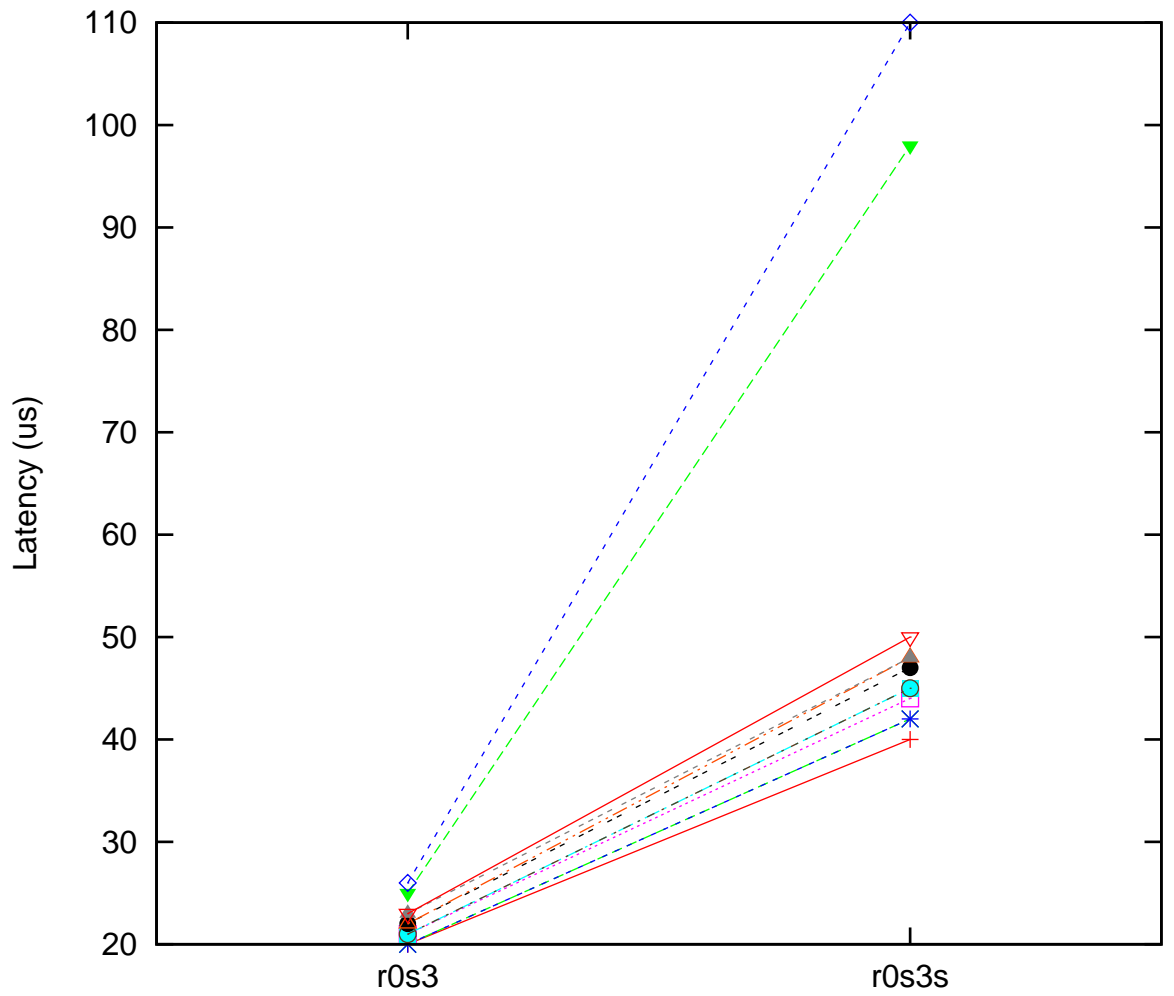

Moderate load maximum latency
 x86 Intel Core i9-9900K 600 MHz, Linux 5.15.2-rt19 vs.
 x86 Intel Core i7-4960X 800 MHz, Linux 5.15.2-rt19

(Plotted on 07/07/22 at 7:14:48)