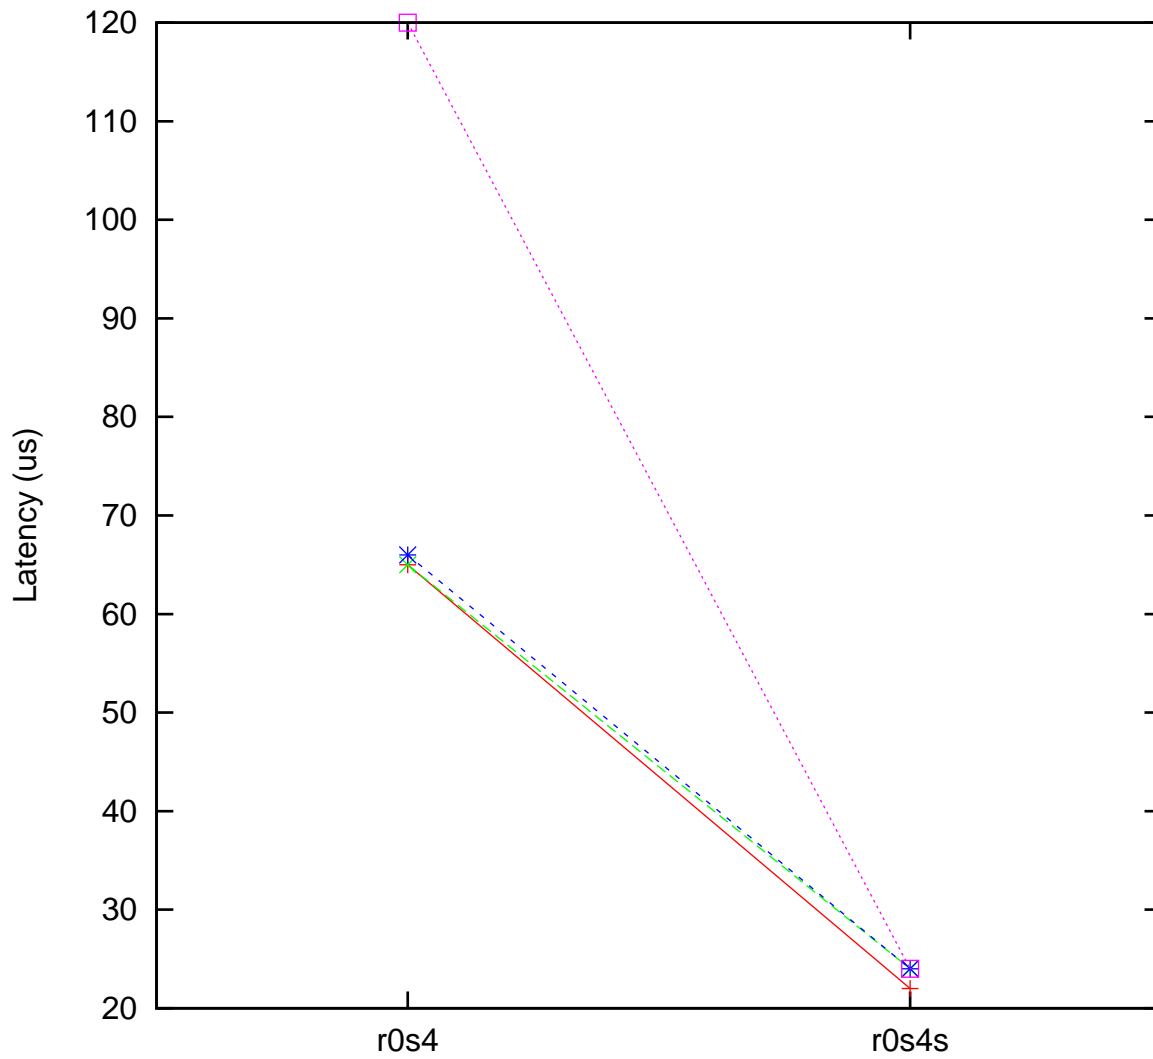

Moderate load maximum latency  
x86 Intel Core i3-4360 CPU 300 MHz, Linux 5.14.2-rt21 vs.  
x86 Intel Core i7-4960X 600 MHz, Linux 5.15.49-rt47

(Plotted on 07/04/22 at 13:54:53)

Core 0 —+— Core 1 - - \* - - Core 2 - - \* - - Core 3 - - □ - -