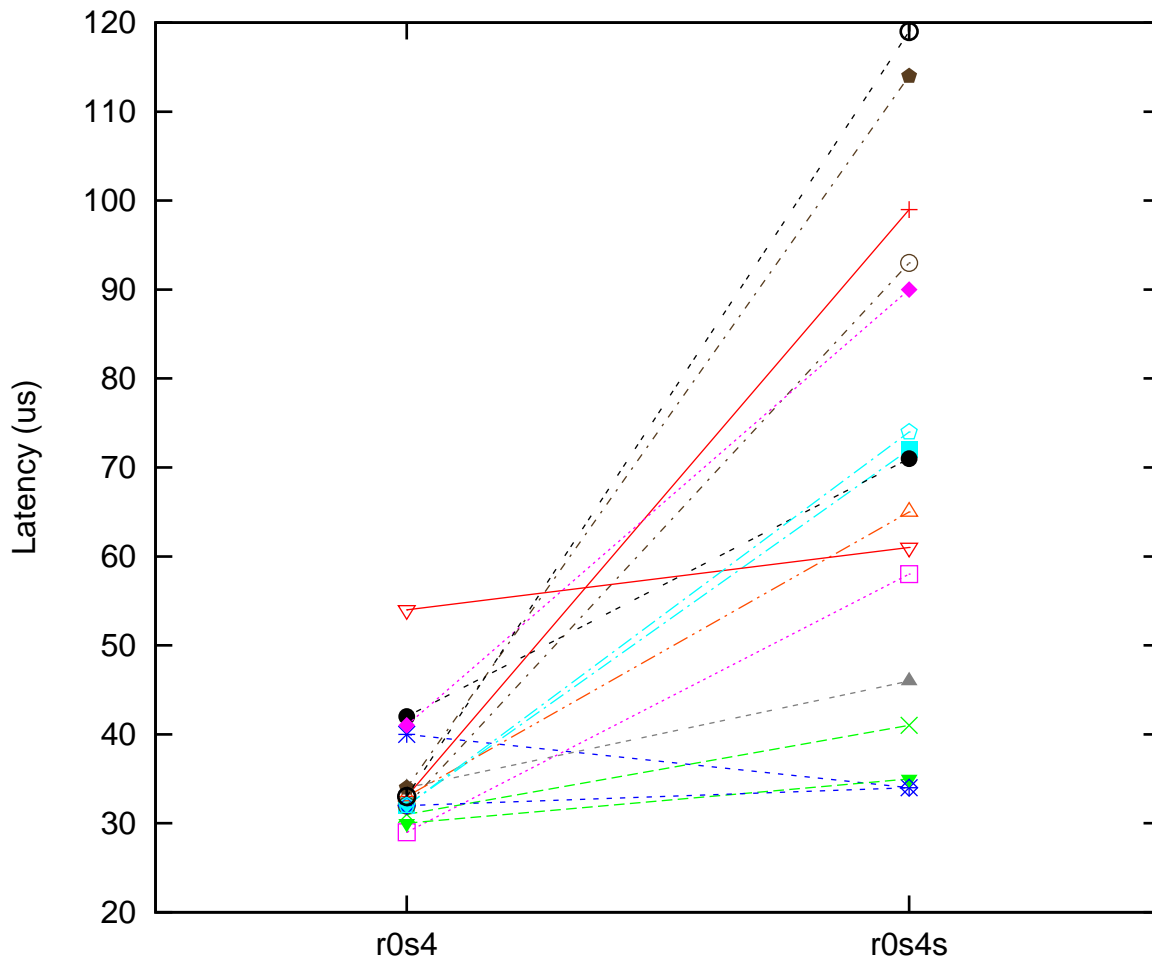

Moderate load maximum latency
 x86 Intel Core i9-9900K 800 MHz, Linux 6.6.7-rt18 vs.
 x86 Intel Core i7-4960X 600 MHz, Linux 6.6.7-rt18

(Plotted on 02/18/24 at 22:53:32)