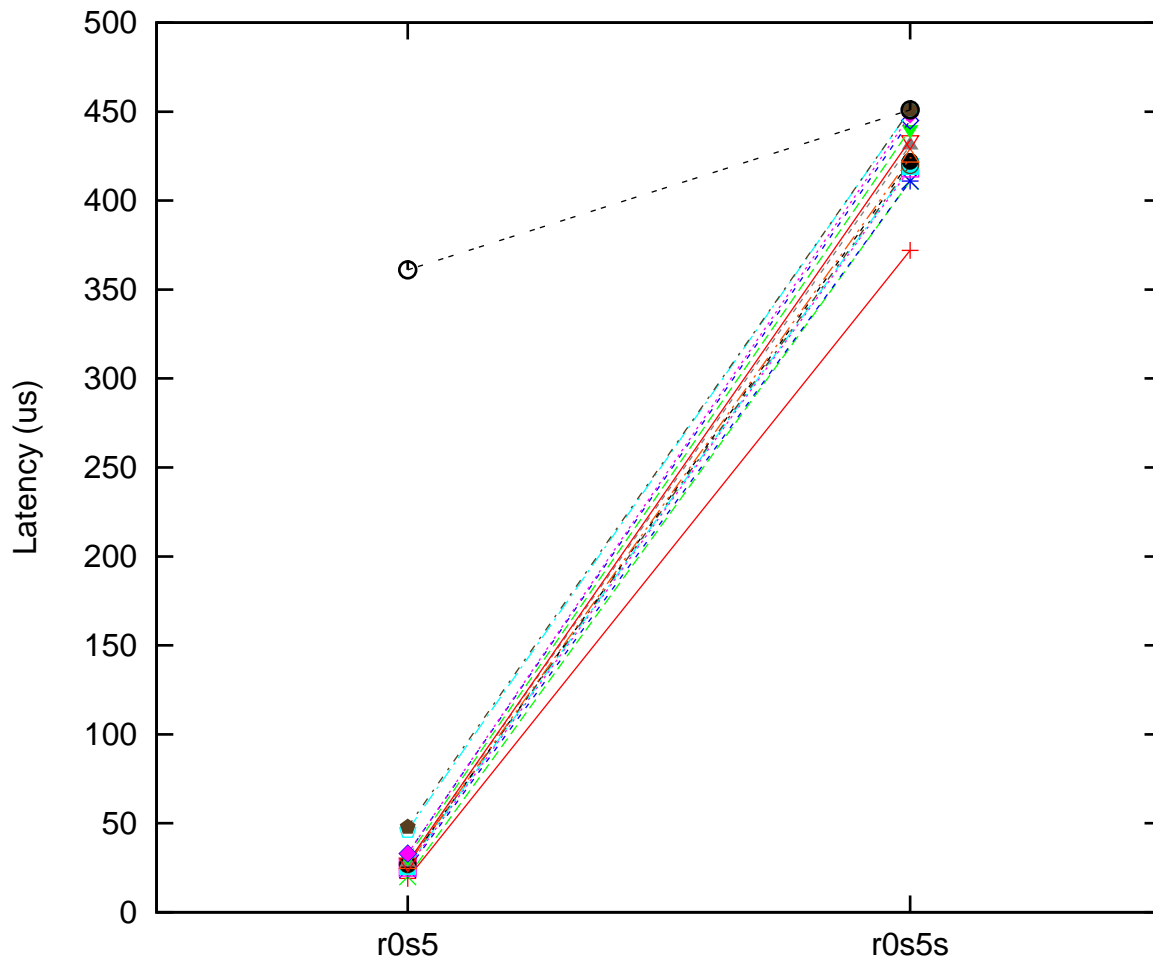

Moderate load maximum latency  
 x86 Intel Core i7-3770K 500 MHz, Linux 5.15.49-rt47 vs.  
 x86 Intel Core i9-9900K 800 MHz, Linux 5.10.120-rt70

(Plotted on 07/04/22 at 13:54:23)