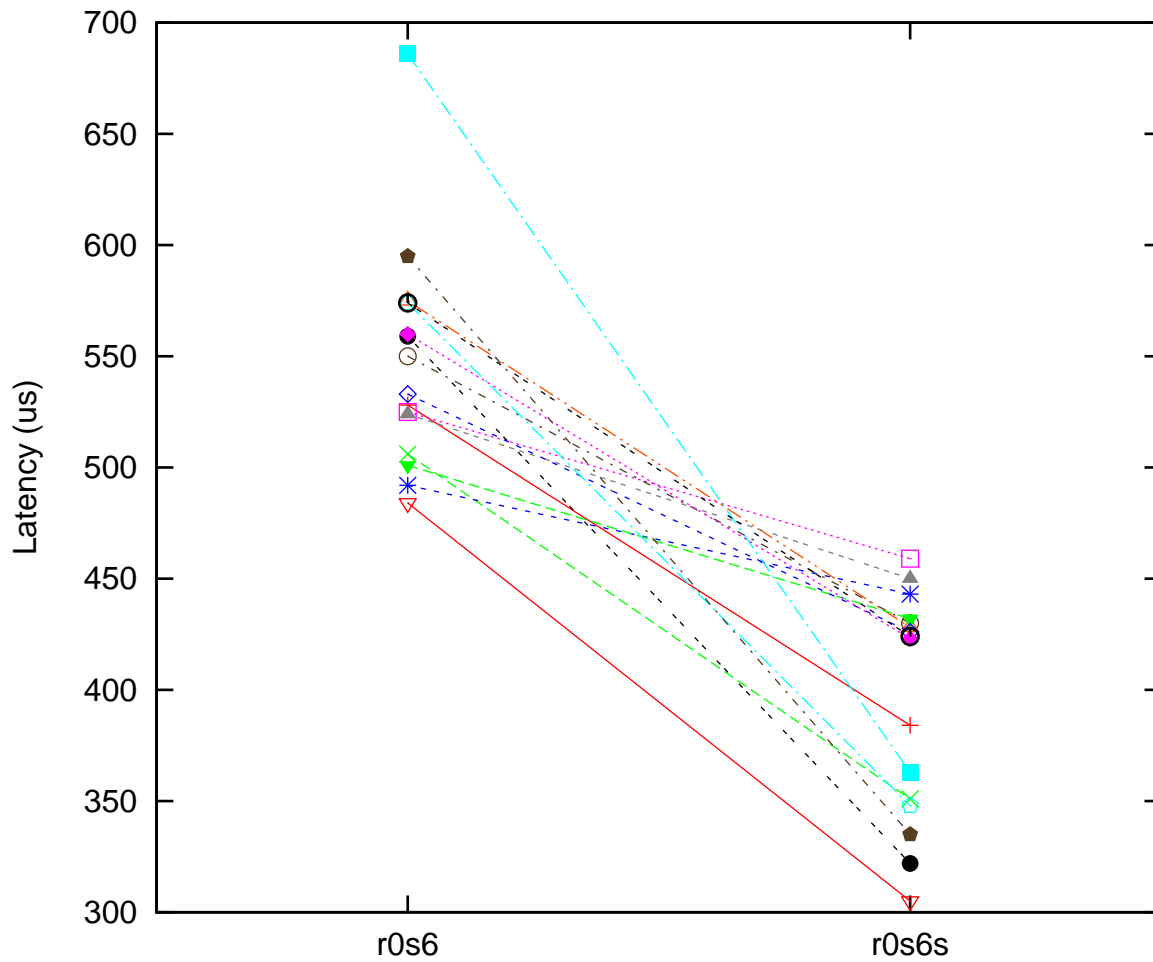

Moderate load maximum latency  
 x86 Intel Core i9-9900K 800 MHz, Linux 6.6.7-rt18 vs.  
 x86 Intel Core i9-10900K 300 MHz, Linux 6.6.7-rt18

(Plotted on 02/20/24 at 8:00:00)