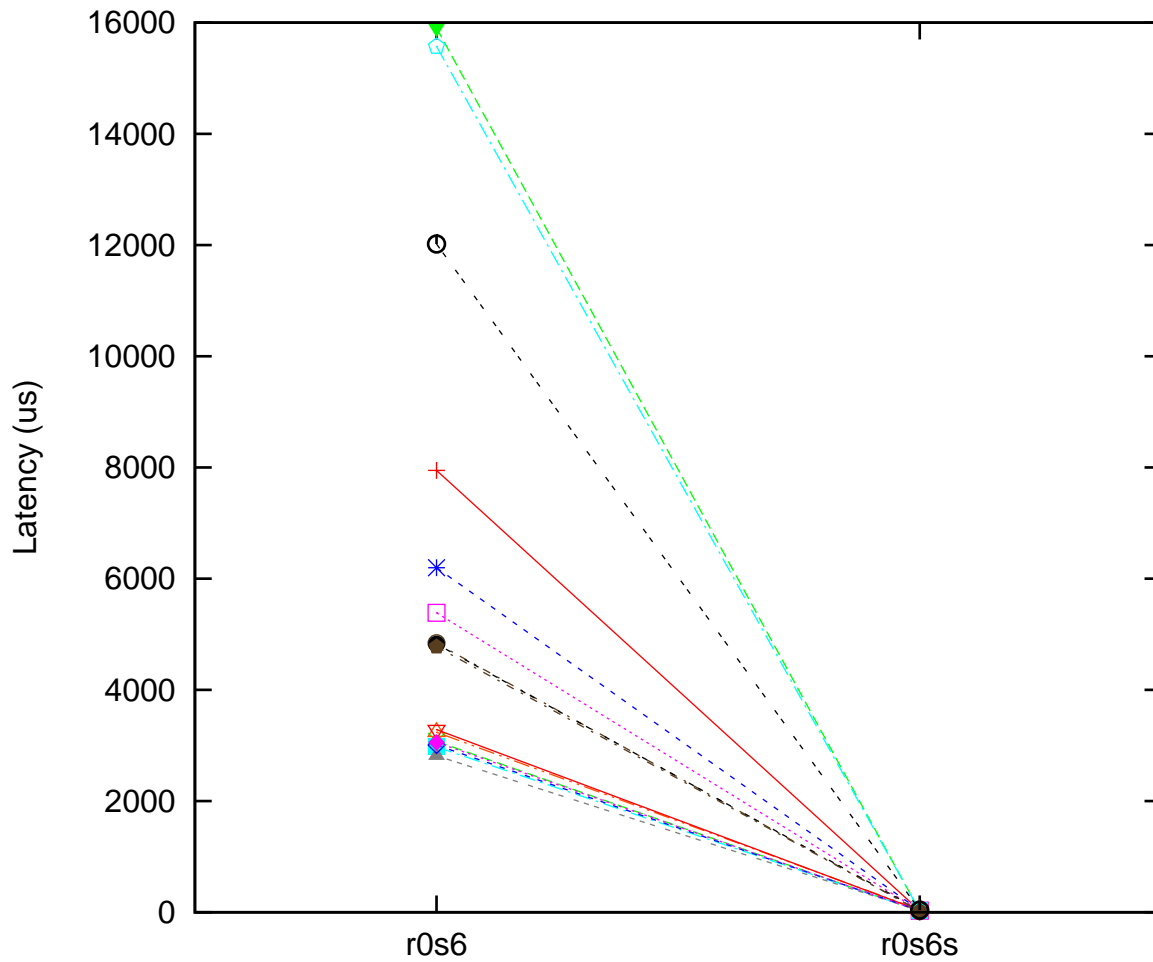

Moderate load maximum latency
 x86 Intel Core i9-9900K 800 MHz, Linux 6.17.10-100.fc41.x86_64 vs.
 x86 Intel Core i9-10900K 300 MHz, Linux 6.12.8-rt8

(Plotted on 04/10/26 at 11:59:27)