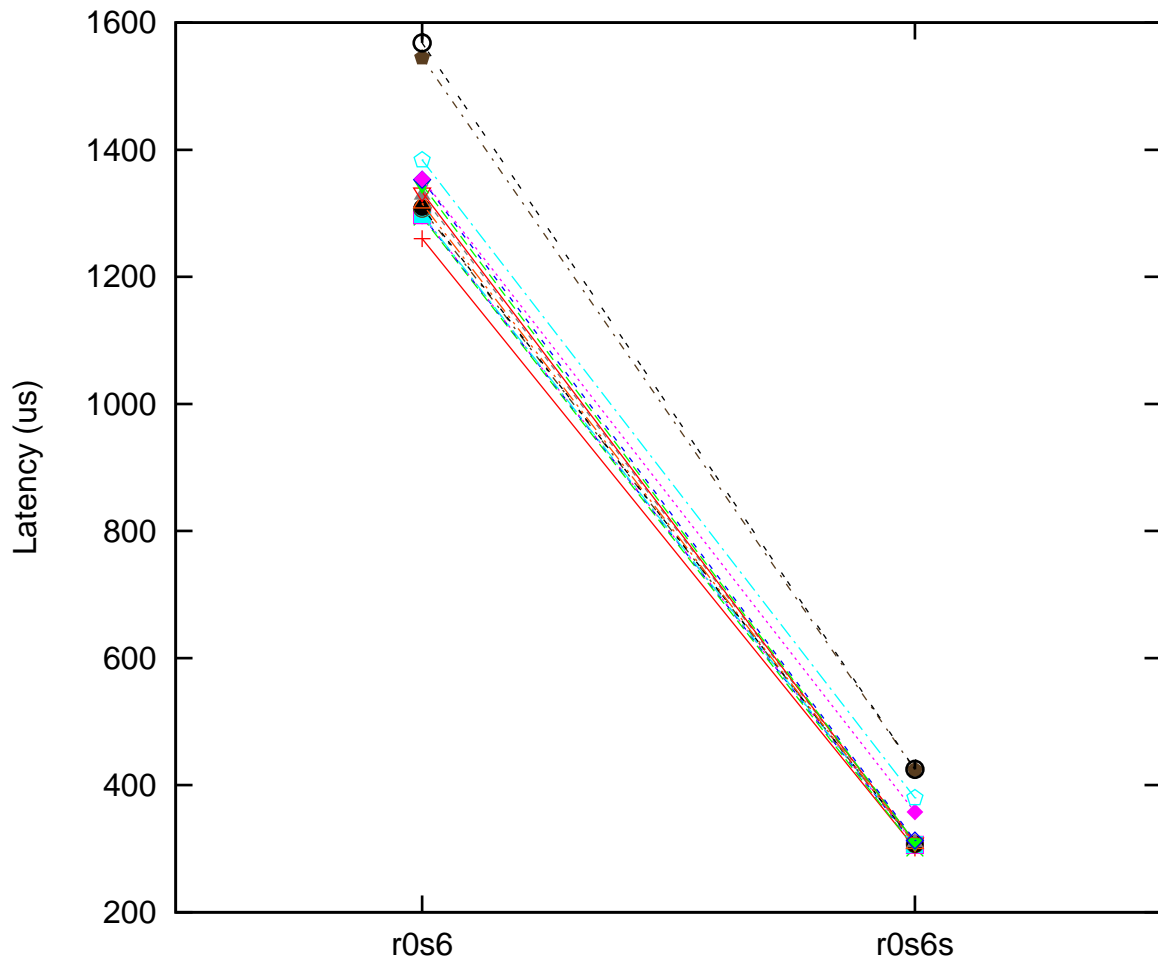

Moderate load maximum latency
 Intel(R) Core(TM) i9-9900K CPU 3.60GHz, Linux 5.14.11-300.fc35.x86_64 vs.
 Intel(R) Core(TM) i9-9900K CPU 3.60GHz, Linux 5.10.47-rt46

(Plotted on 10/24/21 at 6:53:07)