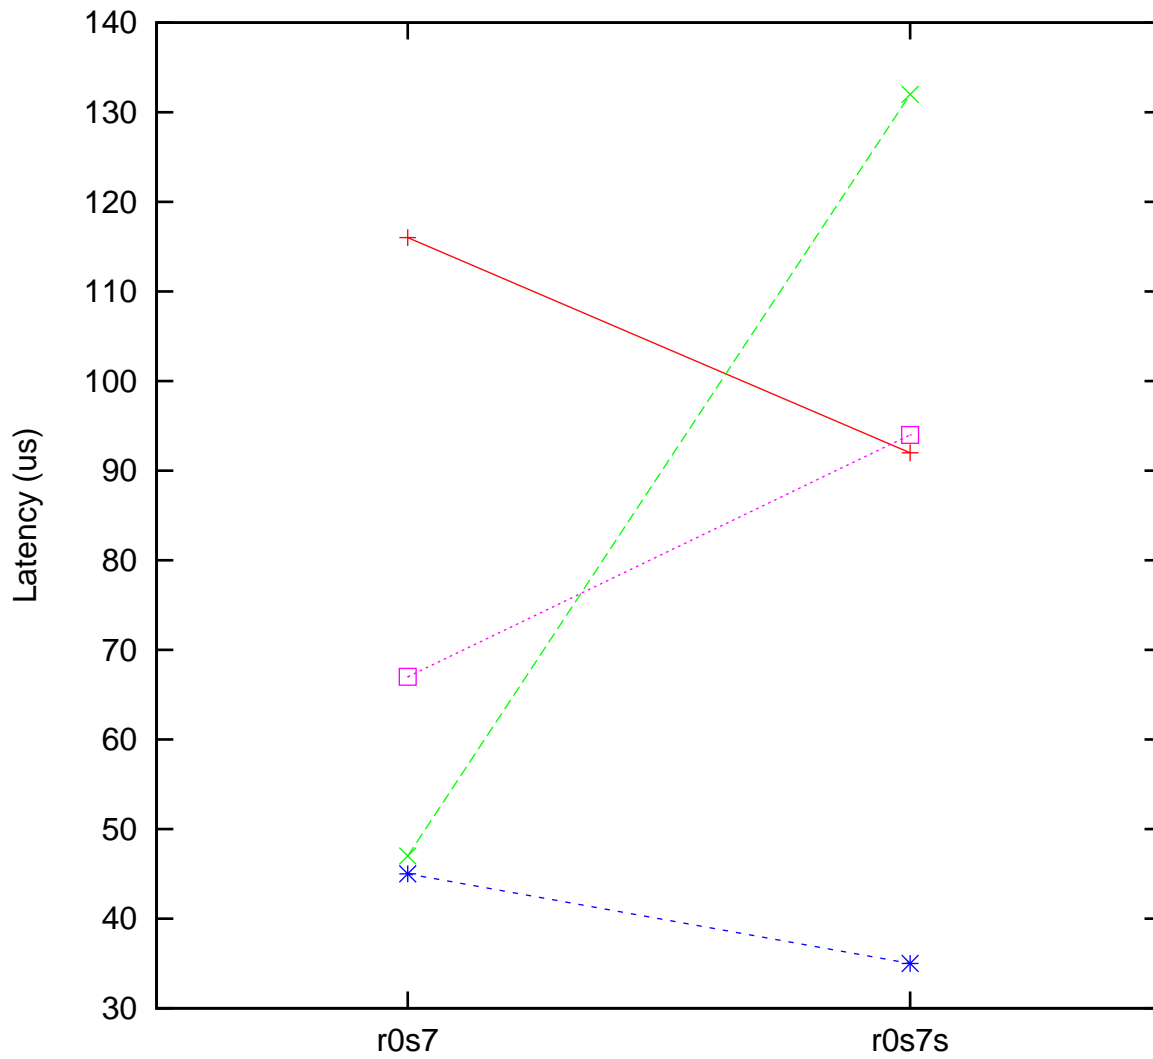

Moderate load maximum latency
x86 Intel Core i9-9900K 800 MHz, Linux 5.15.49-rt47 vs.
x86 Intel Core i3-4360 CPU 300 MHz, Linux 6.6.7-rt18

(Plotted on 05/30/24 at 10:52:09)

Core 0 —+— Core 1 - -x- - Core 2 - -*- - Core 3 ···□···