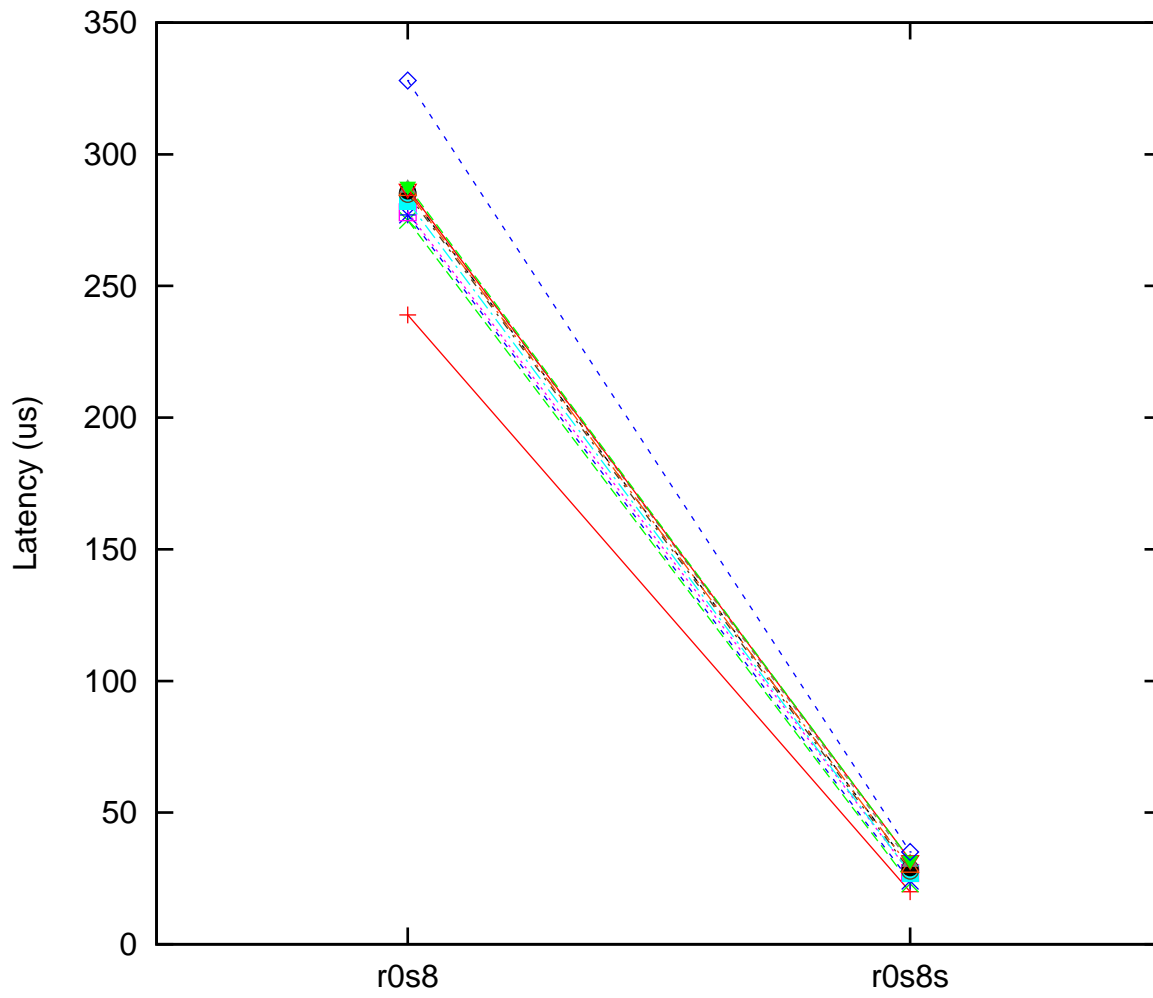

Moderate load maximum latency
 Intel(R) Core(TM) i9-9900K CPU 3.60GHz, Linux 5.15.13-rt26 vs.
 Intel(R) Core(TM) i7 CPU X 990 3.47GHz, Linux 5.10.47-rt46

(Plotted on 01/17/22 at 10:37:05)

- | | | | | | | | |
|--------|---------|--------|---------|--------|---------|---------|---------|
| Core 0 | —+— | Core 3 | ...□... | Core 6 | ...●... | Core 9 | —▽— |
| Core 1 | ---x--- | Core 4 | ---■--- | Core 7 | ---△--- | Core 10 | ---▼--- |
| Core 2 | ---*--- | Core 5 | ---○--- | Core 8 | ---▲--- | Core 11 | ---◇--- |