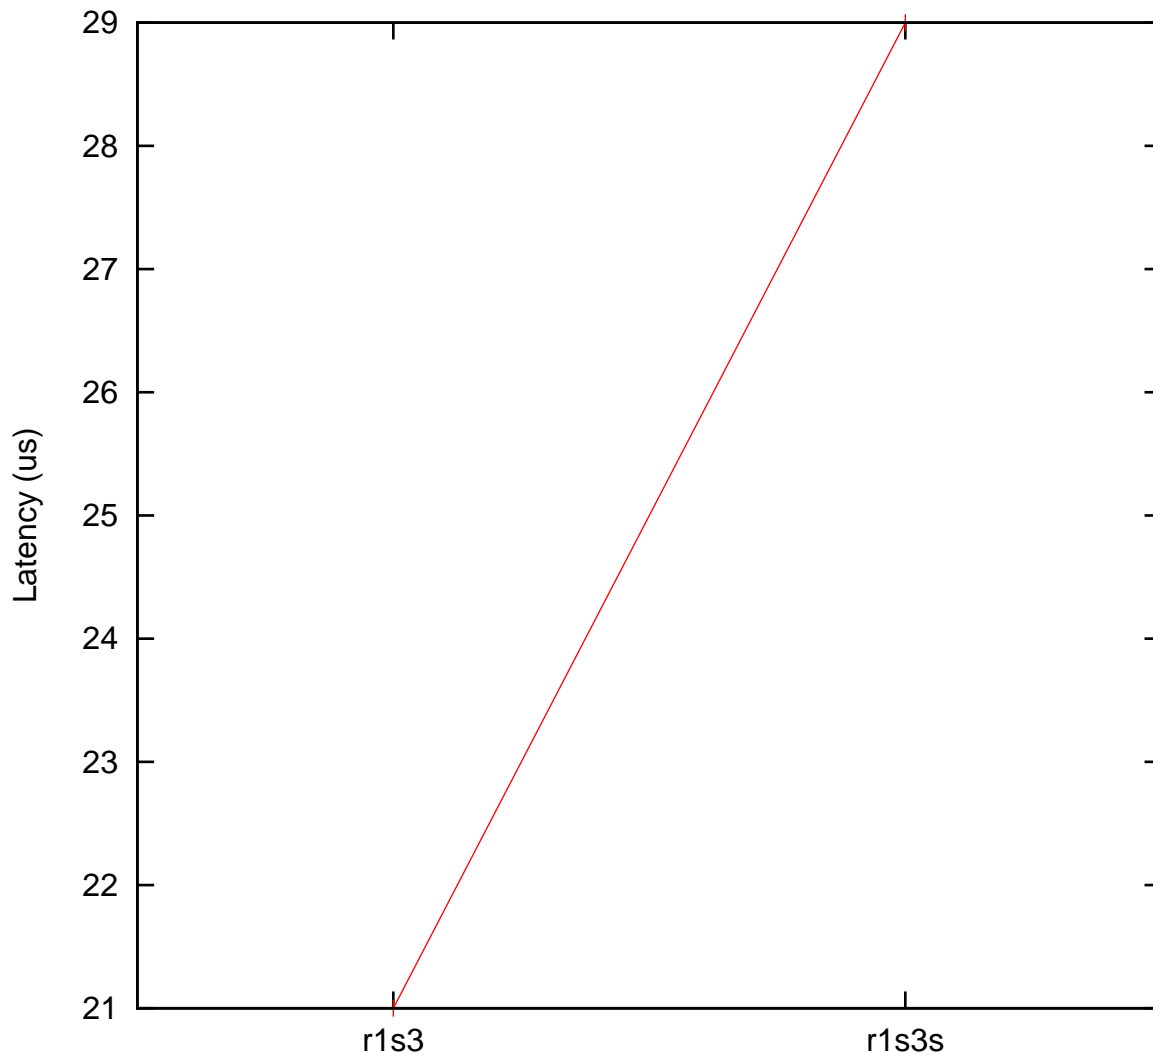

Moderate load maximum latency
x86 Intel Core i7-1185GRE 200 MHz, Linux 6.12.1-rt6 vs.
x86 Intel Core i5-1145G7E 200 MHz, Linux 5.15.99-intel-iotg-rt61

(Plotted on 05/17/25 at 12:30:59)

Core 0 —+—