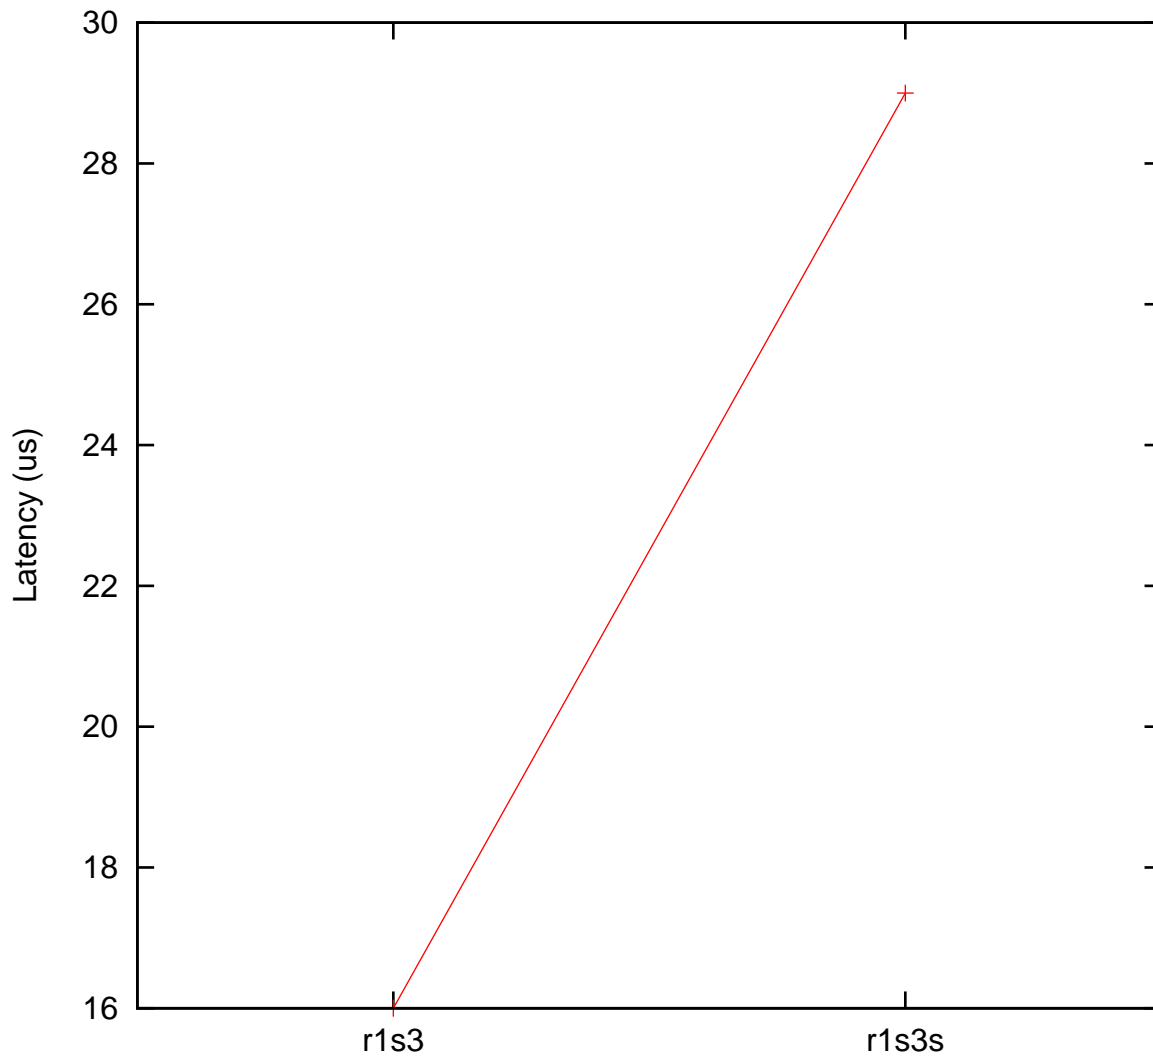

Moderate load maximum latency  
x86 Intel Core i7-1185GRE 200 MHz, Linux 6.12.1-rt6 vs.  
x86 Intel Core i5-1145G7E 200 MHz, Linux 5.15.99-intel-iotg-rt61

(Plotted on 05/02/25 at 1:54:37)

Core 0 —+—