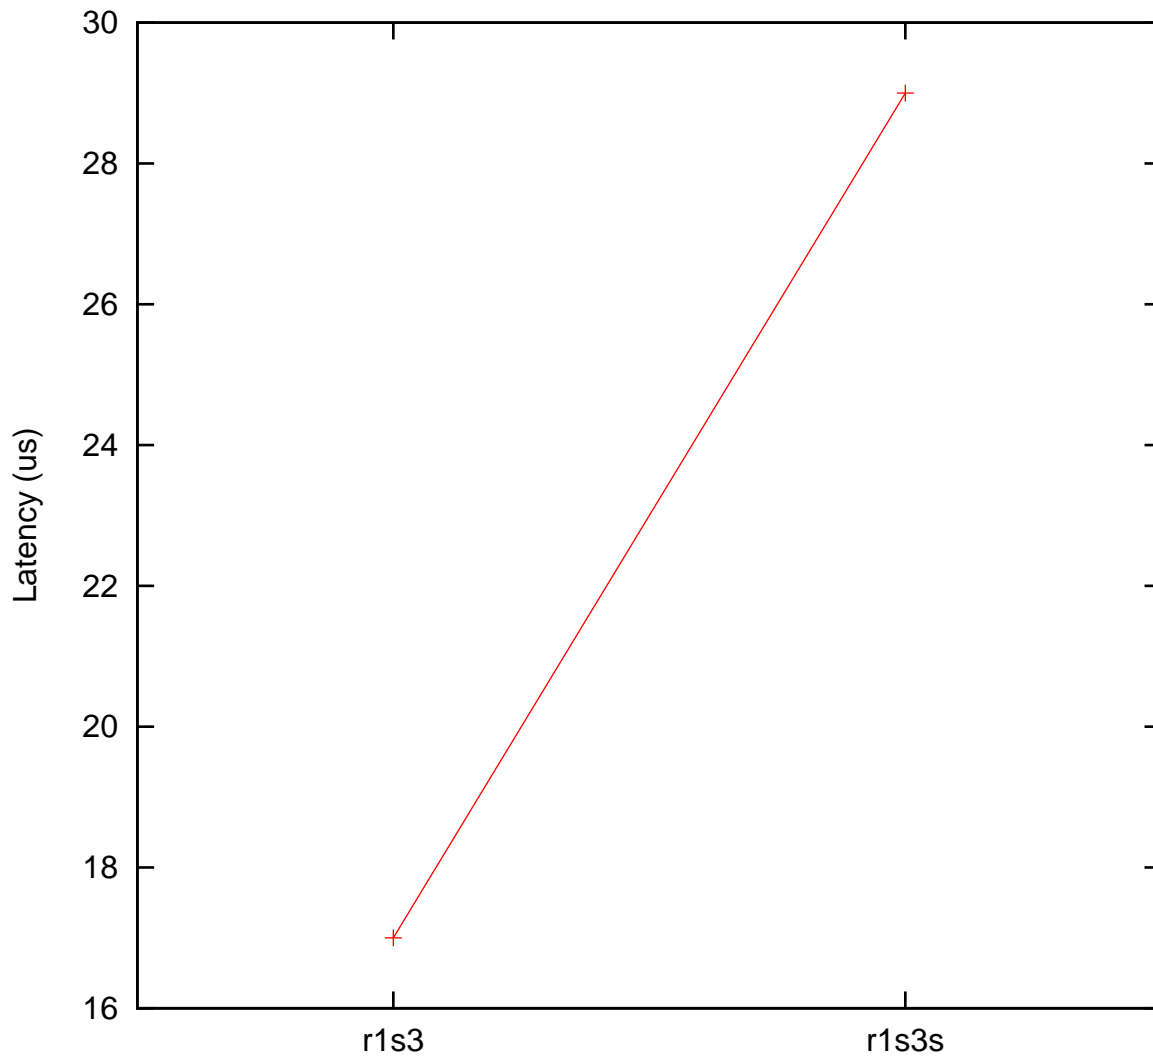

Moderate load maximum latency  
x86 Intel Core i7-1185GRE 200 MHz, Linux 5.15.133-rt69 vs.  
x86 Intel Core i5-1145G7E 200 MHz, Linux 5.15.99-intel-iotg-rt61

(Plotted on 09/16/24 at 0:53:26)

Core 0 —+—