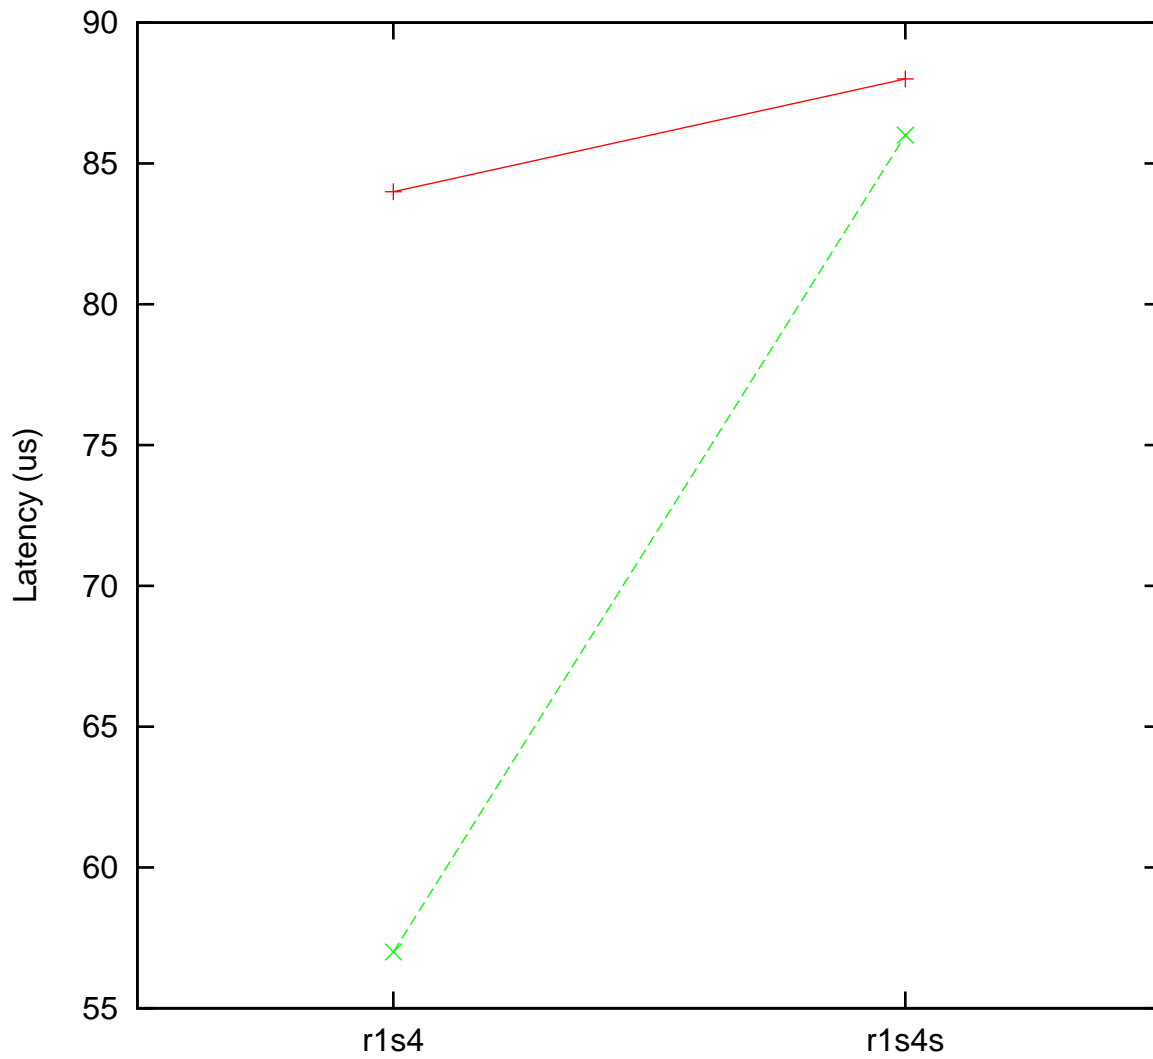

Moderate load maximum latency
ARM Freescale LS1021A 200 MHz, Linux 4.14.34-rt26 vs.
ARM Freescale LS1021A 40 MHz, Linux 4.14.34-rt26

(Plotted on 12/01/23 at 14:43:33)

Core 0 —+— Core 1 - -x- -