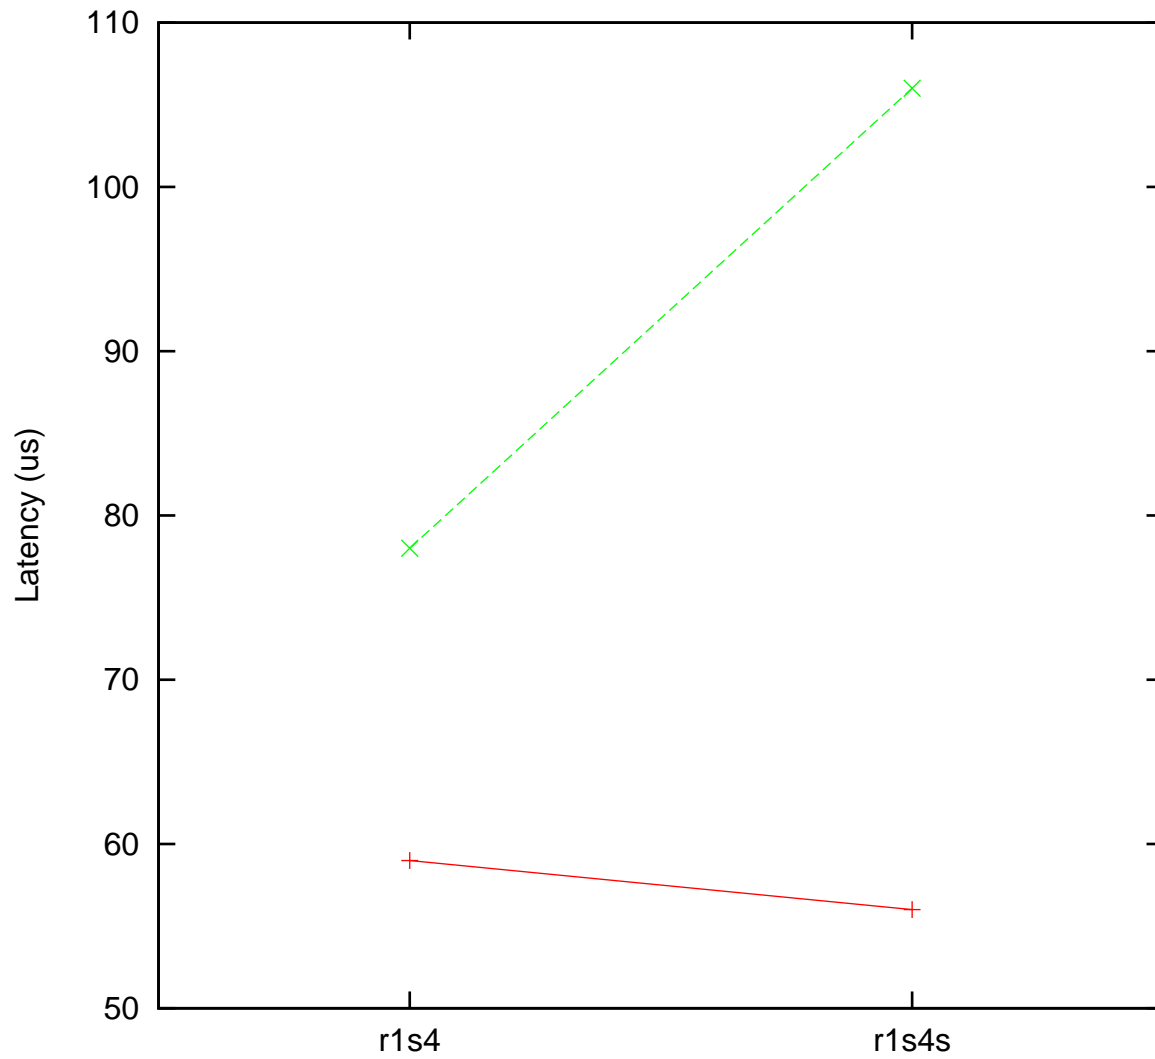

Moderate load maximum latency
ARM Freescale LS1021A 200 MHz, Linux 4.14.34-rt26 vs.
ARM Freescale LS1021A 00 MHz, Linux 4.14.34-rt26

(Plotted on 07/07/22 at 2:59:22)

Core 0 —+— Core 1 - -x- -