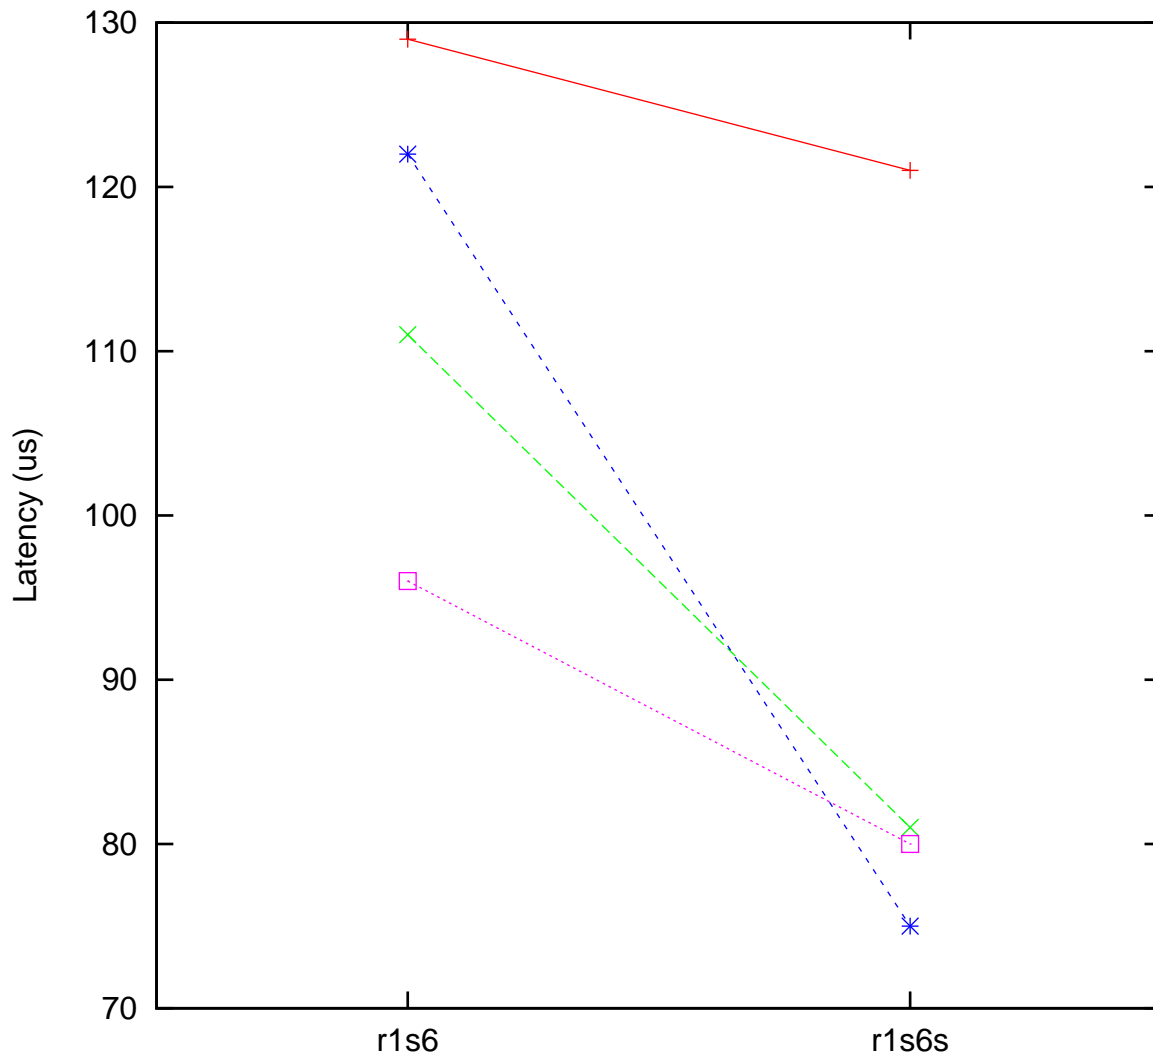

Moderate load maximum latency  
x86 Intel Atom D2700 230 MHz, Linux 5.15.49-rt47 vs.  
x86 Intel Atom D510 667 MHz, Linux 3.12.61-rt81

(Plotted on 06/15/24 at 2:31:22)

Core 0 —+— Core 1 - -x- - Core 2 - -\*- - Core 3 ···□···