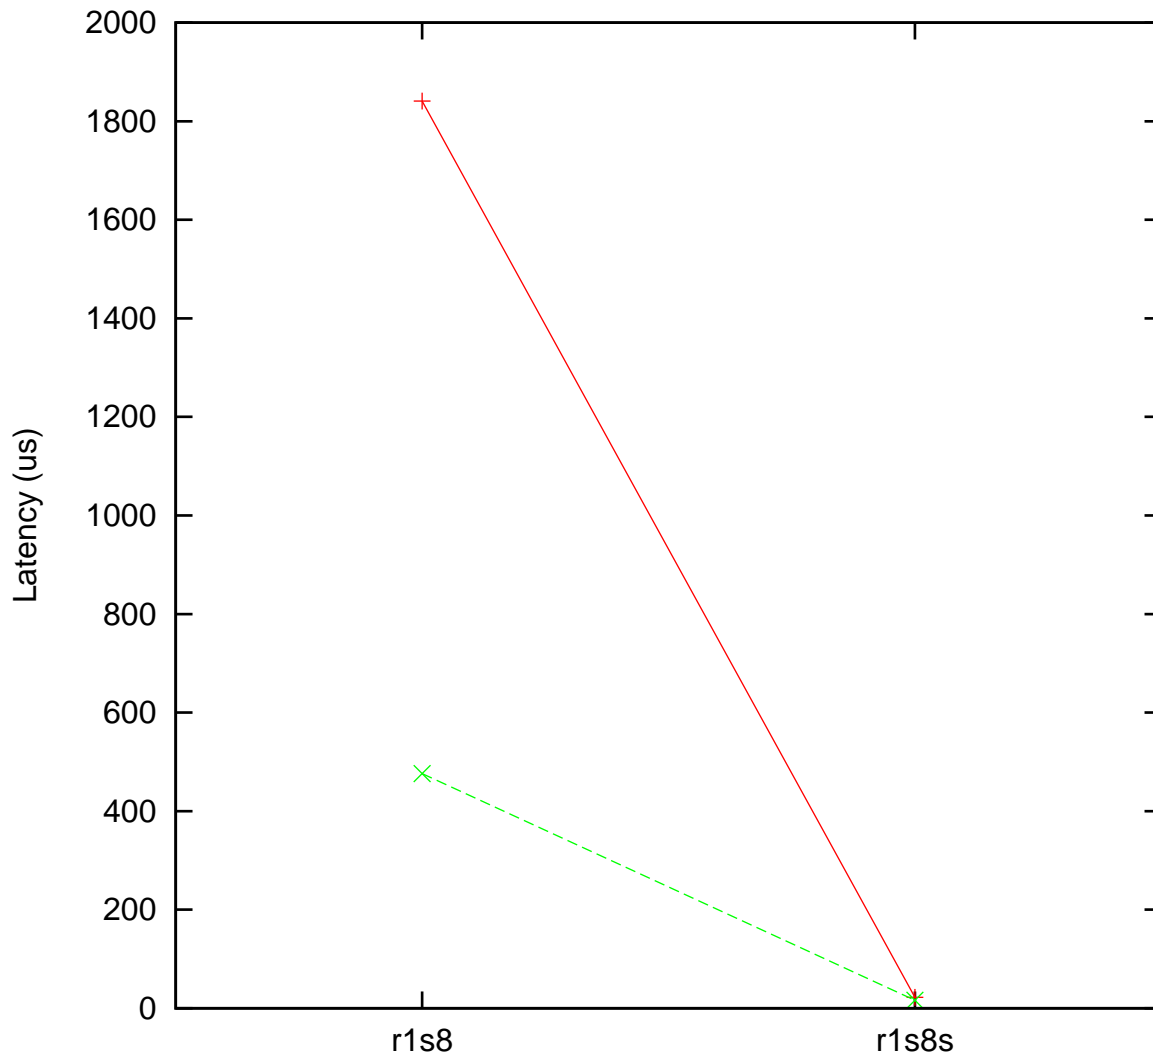

Moderate load maximum latency  
x86 Intel Atom Z530 600 MHz, Linux 3.12.61-rt81 vs.  
x86 Intel Core i5-6442EQ 900 MHz, Linux 5.4.44-200.rt27.1.fc32.ccrma.x86\_64+rt

(Plotted on 02/20/24 at 6:51:10)

Core 0 —+— Core 1 - -x- -