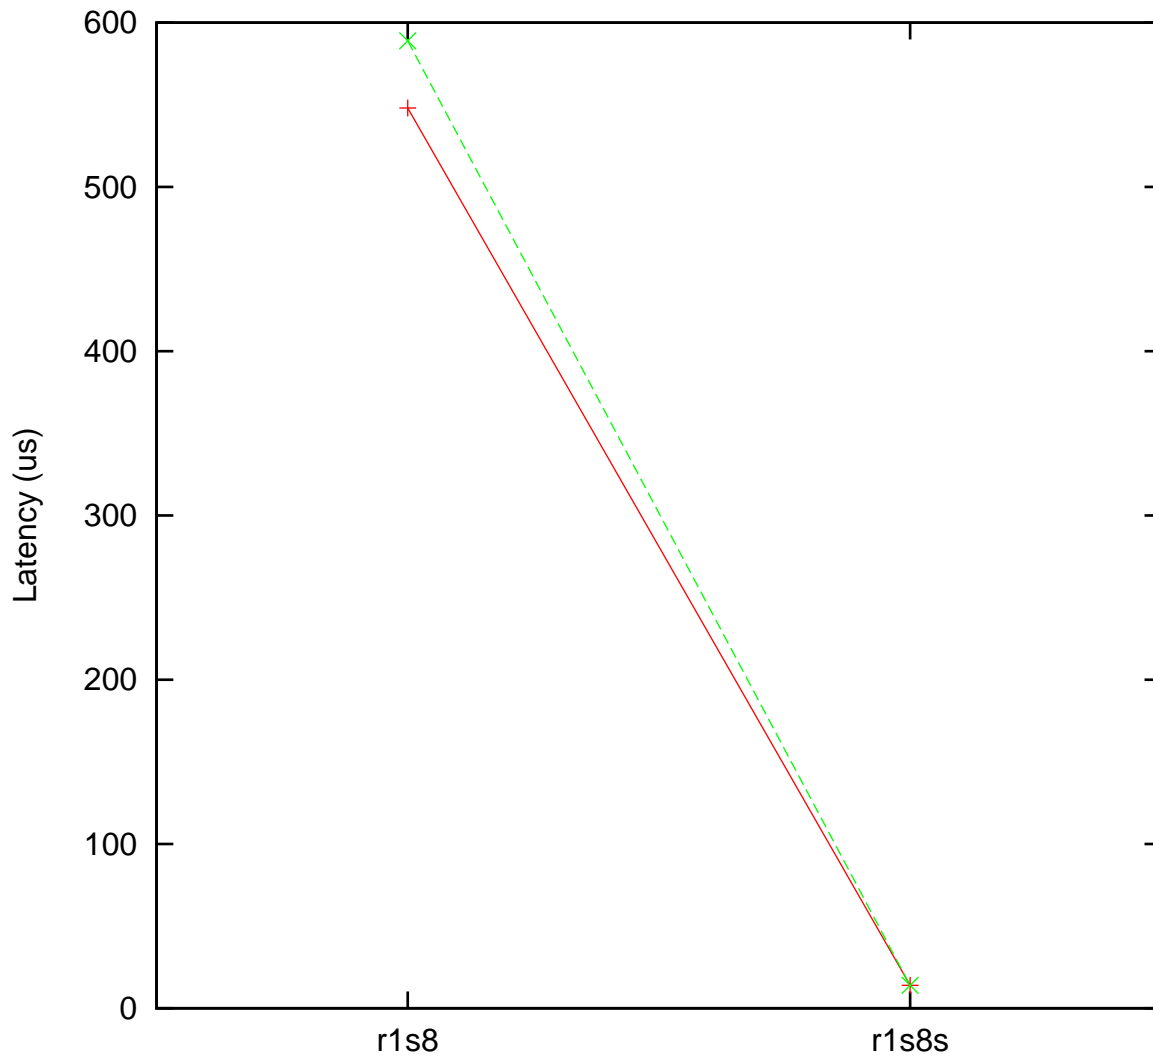

Moderate load maximum latency
x86 Intel Atom Z530 600 MHz, Linux 3.12.61-rt81 vs.
x86 Intel Core i5-6442EQ 900 MHz, Linux 5.4.44-200.rt27.1.fc32.ccrma.x86_64+rt

(Plotted on 05/17/22 at 14:21:57)

Core 0 —+— Core 1 —x—