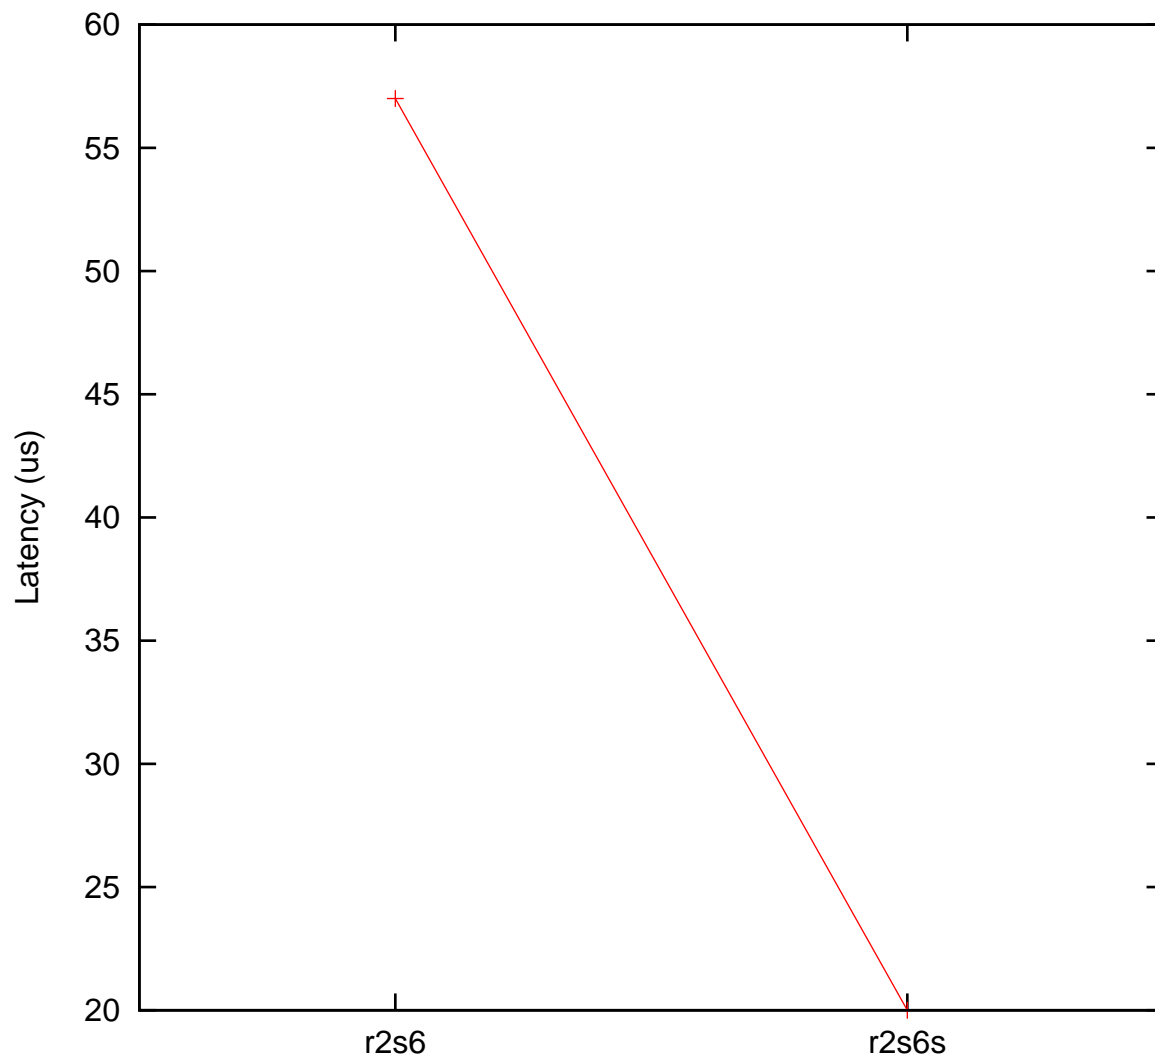

Moderate load maximum latency
x86 Intel Celeron M 500 MHz, Linux 3.2.39-rt59 vs.
x86 Intel Celeron J1900 990 MHz, Linux 4.19.13-rt10-intel-pk-preempt-rt-ase-1.2.1+

(Plotted on 07/07/22 at 6:17:33)

Core 0 —+—