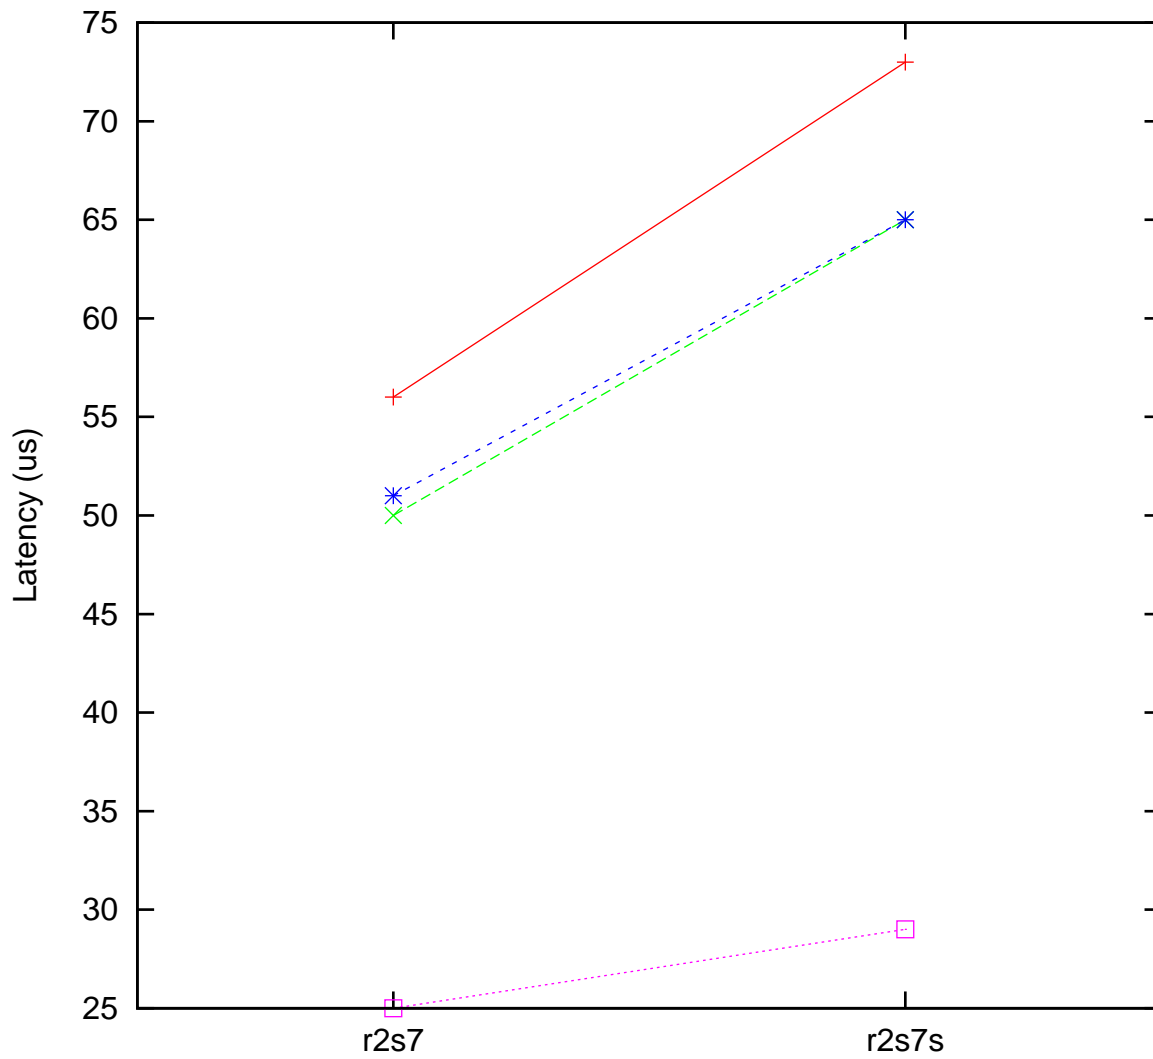

Moderate load maximum latency
ARM Broadcom BCM2712 200 MHz, Linux 6.1.66-rt19-v8-16k vs.
ARM Broadcom BCM2711 500 MHz, Linux 6.1.66-rt19-v8

(Plotted on 04/28/24 at 3:59:40)

Core 0 —+— Core 1 —x— Core 2 —*— Core 3 —□—