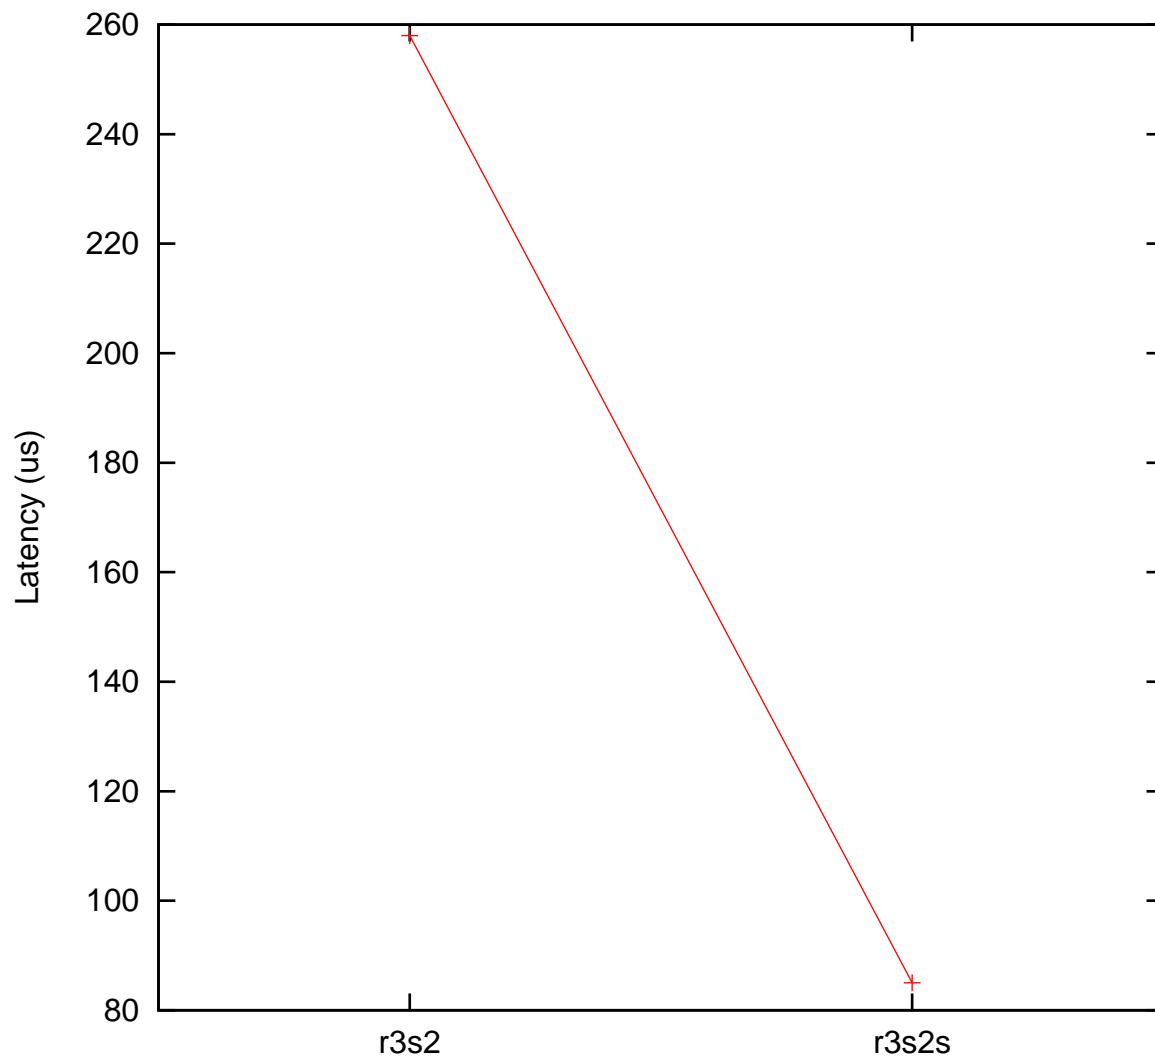

Moderate load maximum latency
RISC-V RVBoards D1 000 MHz, Linux 5.16.0-rt19 vs.
RISC-V StarFive VisionFive 2 500MHz, Linux 6.6.0-rc6-rt14-isar

(Plotted on 06/15/24 at 2:38:24)

Core 0 —+—