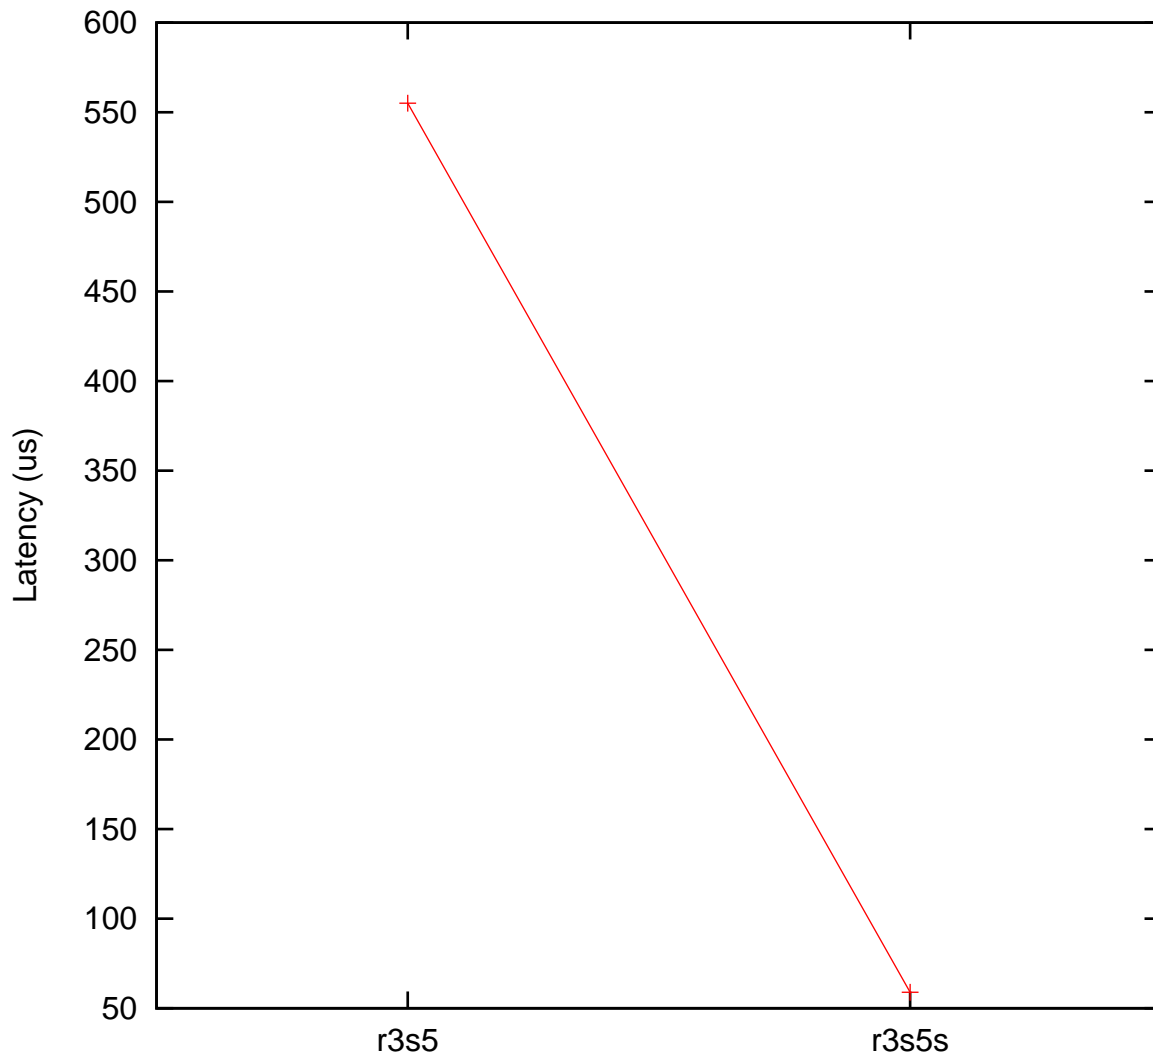

Moderate load maximum latency  
x86 Intel Pentium 33 MHz, Linux 4.18.7-rt5 vs.  
PowerPC Freescale QorIQ-2020 200 MHz, Linux 3.2.34-rt51-babq2

(Plotted on 05/21/22 at 1:33:39)

Core 0 —+—