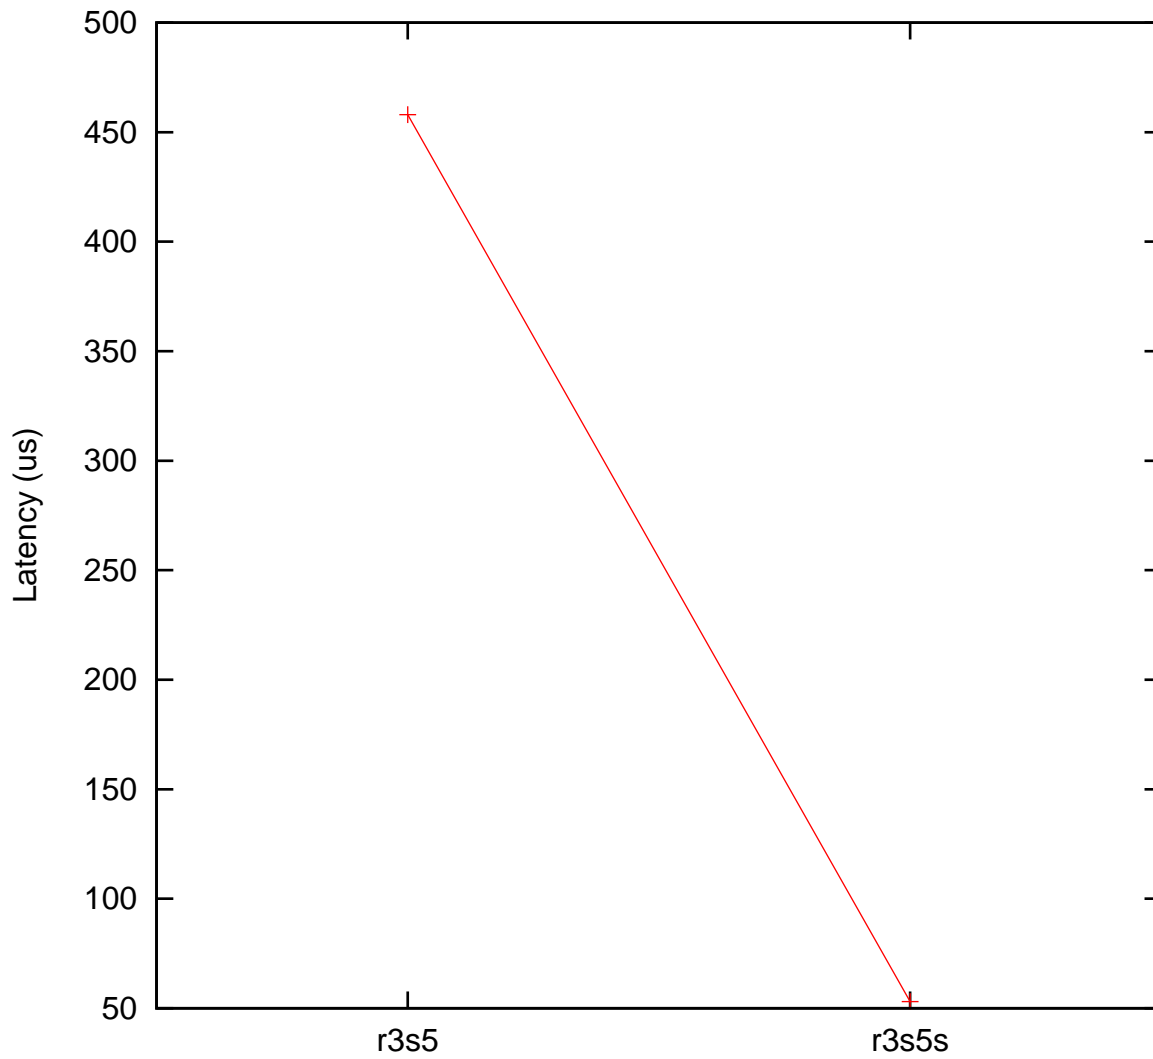

Moderate load maximum latency
x86 Intel Pentium 33 MHz, Linux 4.18.7-rt5 vs.
PowerPC Freescale QorIQ-2020 200 MHz, Linux 3.2.34-rt51-babq2

(Plotted on 12/02/23 at 6:30:22)

Core 0 —+—