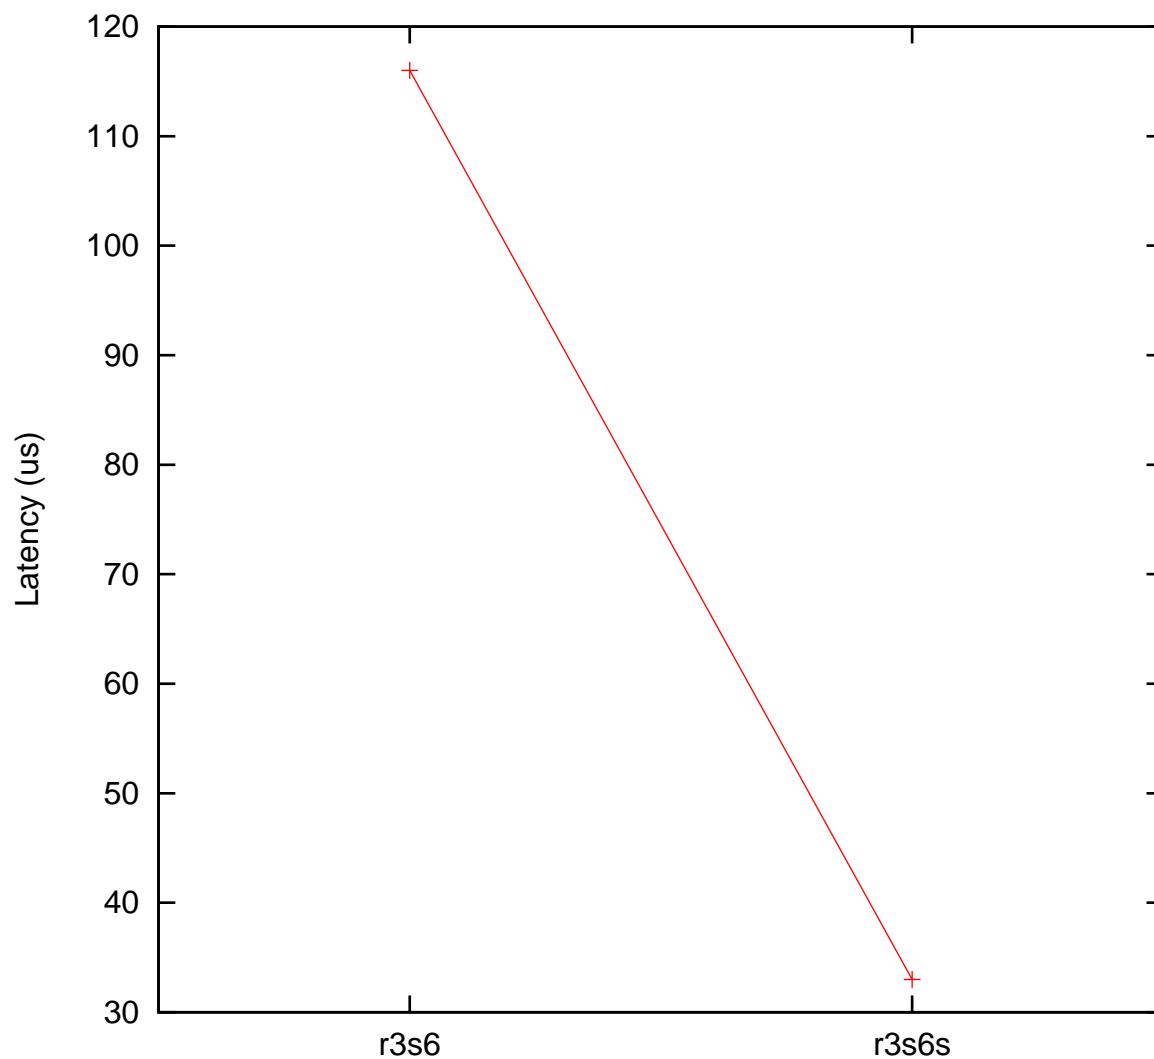

Moderate load maximum latency
x86 Intel N455 @60 MHz, Linux 5.15.49-rt47 vs.
x86 Intel Core i7-M620 @67 MHz, Linux 4.19.106-rt45+

(Plotted on 08/08/24 at 3:33:43)

Core 0 —+—