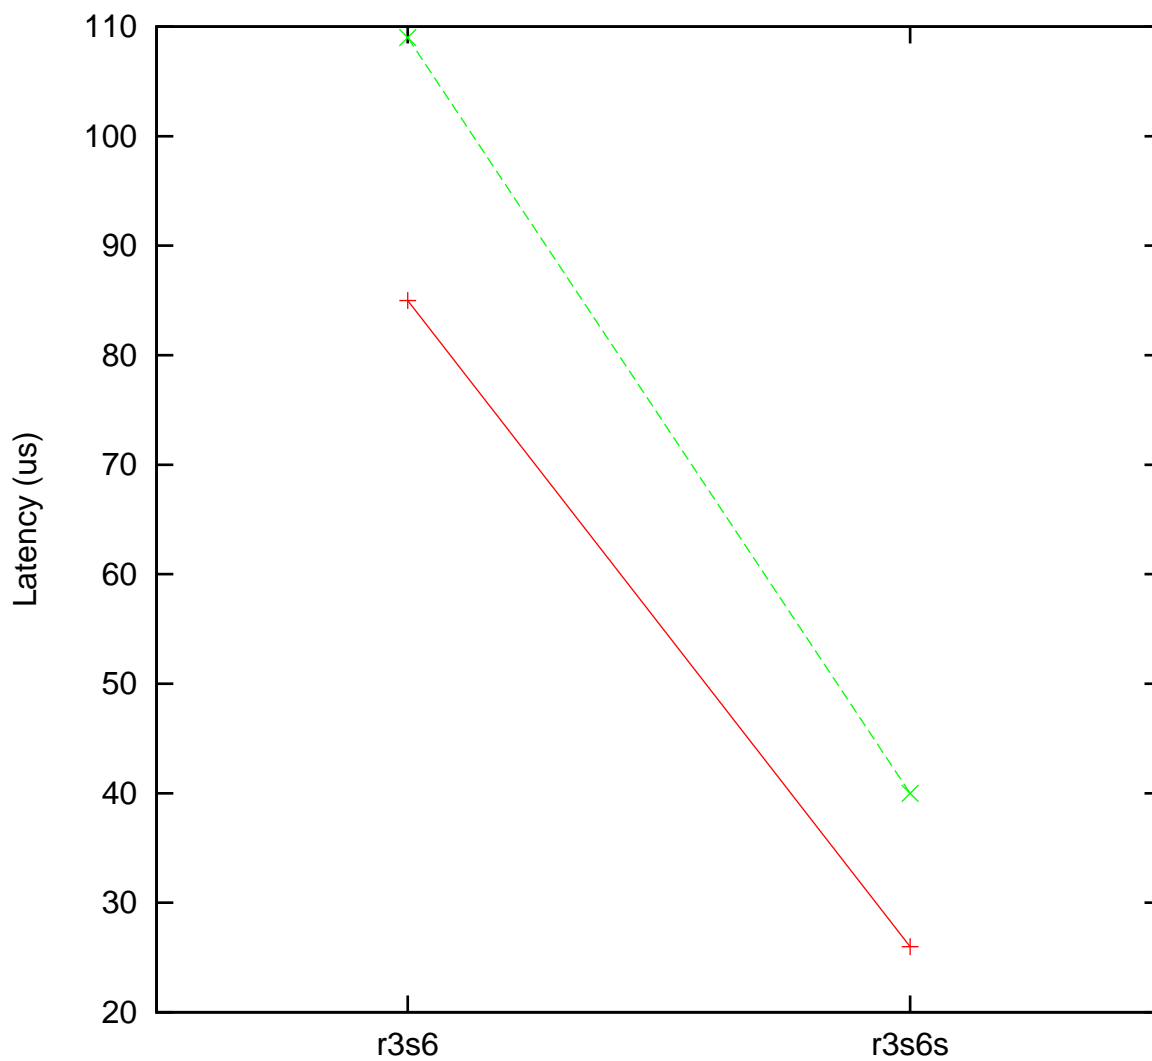

Moderate load maximum latency
x86 Intel N455 @60 MHz, Linux 5.15.49-rt47 vs.
x86 Intel Core i7-M620 @67 MHz, Linux 4.19.106-rt45+

(Plotted on 06/06/26 at 6:37:15)

Core 0 —+— Core 1 —x—