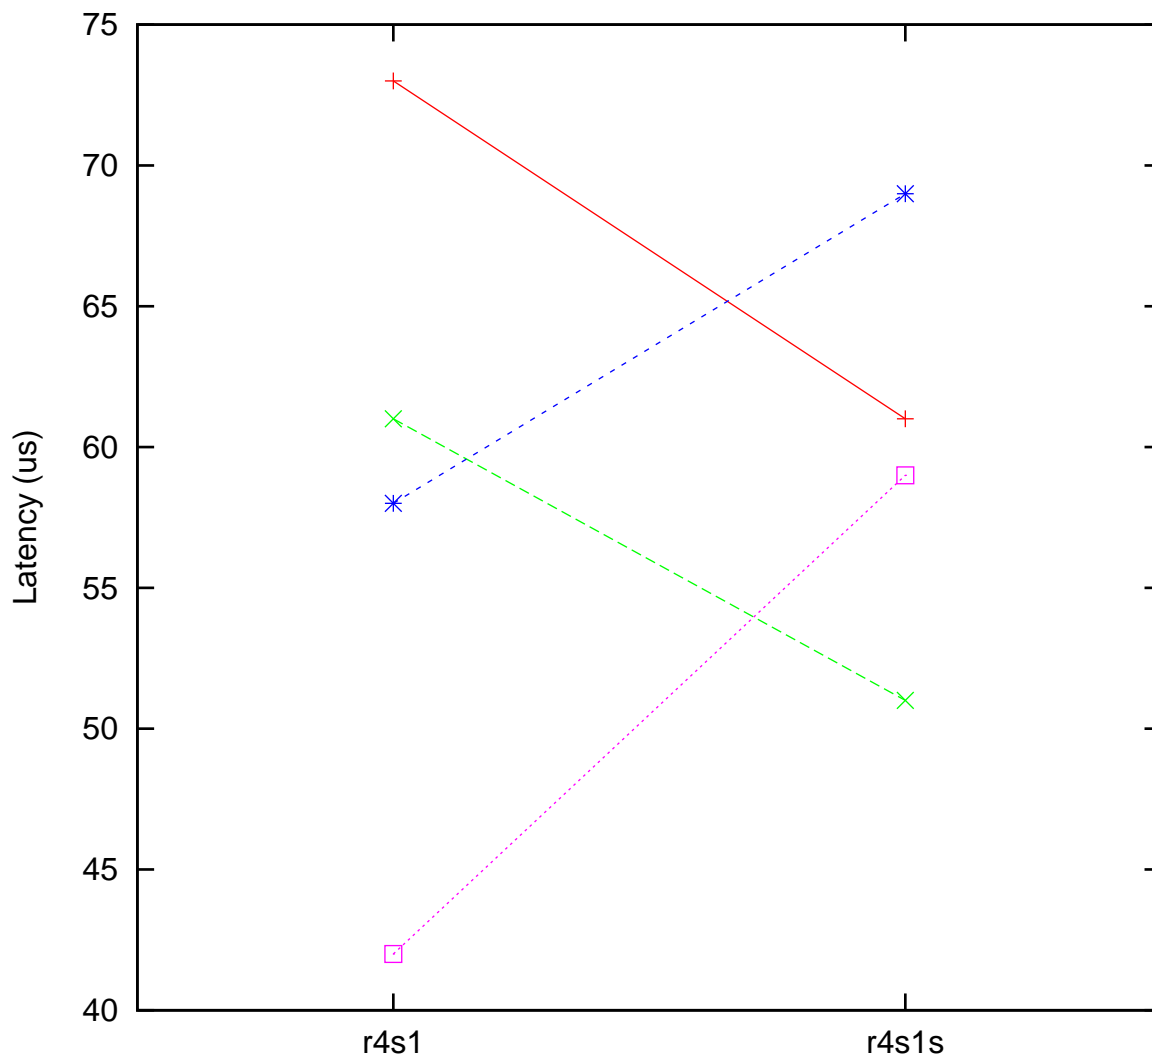

Moderate load maximum latency  
ARM Broadcom BCM2711 500 MHz, Linux 5.10.52-rt47-v71 vs.  
ARM Broadcom BCM2711 500 MHz, Linux 5.15.45-rt46-v71

(Plotted on 10/04/23 at 1:29:36)

Core 0 —+— Core 1 —x— Core 2 —\*— Core 3 —□—