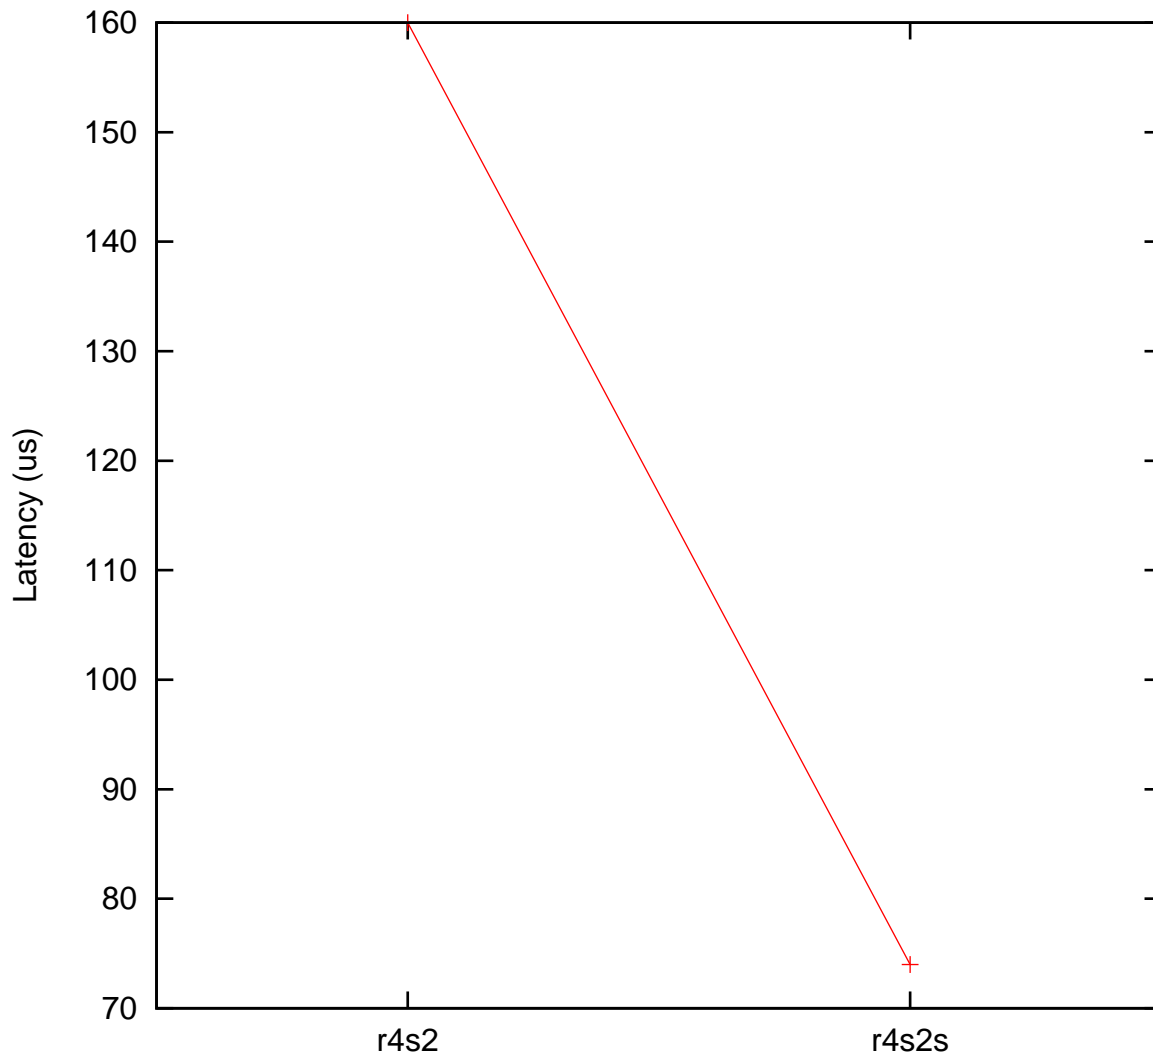

Moderate load maximum latency  
ARM TI AM3354 80 MHz, Linux 5.10.47-rt46 vs.  
ARM TI AM3354 80 MHz, Linux 3.12.61-rt81

(Plotted on 05/14/25 at 20:20:43)

Core 0 —+—