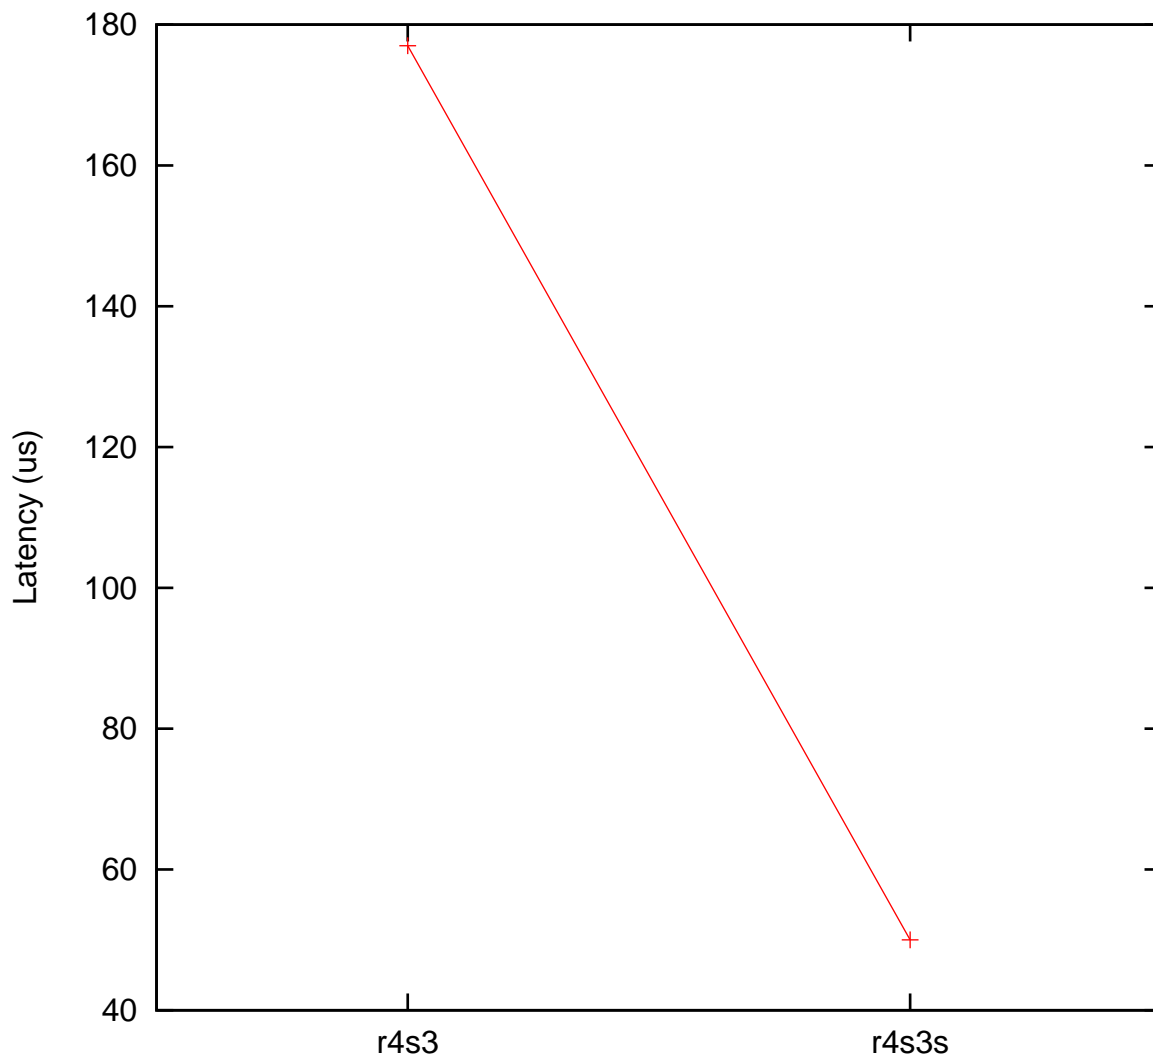

Moderate load maximum latency  
x86 AMD Geode 60 MHz, Linux 4.9.47-rt37-geode vs.  
x86 Intel Atom E3815 466 MHz, Linux 4.19.50-rt22

(Plotted on 04/14/24 at 8:48:49)

Core 0 —+—