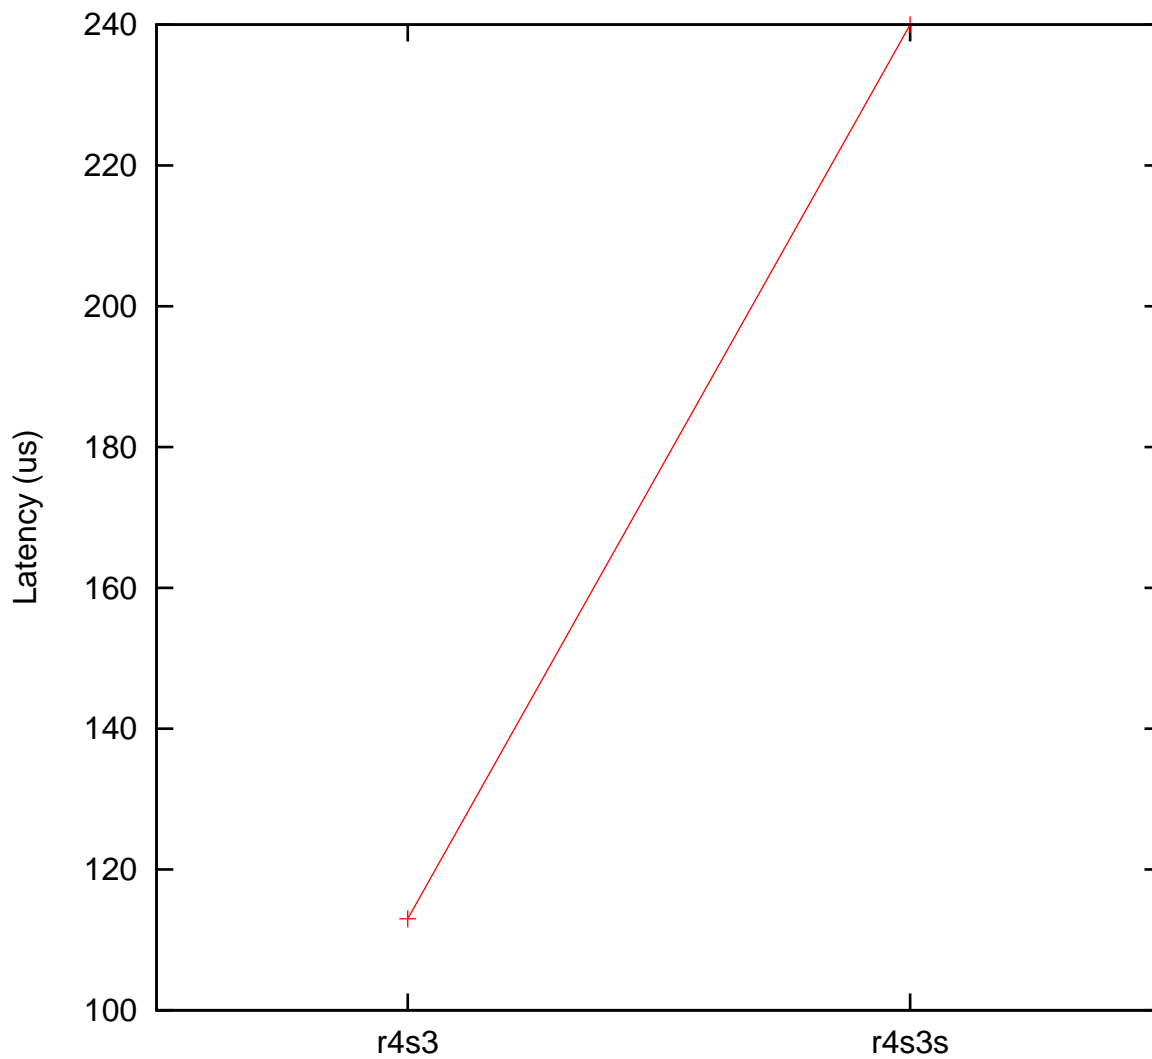

Moderate load maximum latency  
x86 AMD Geode 60 MHz, Linux 4.9.47-rt37-geode vs.  
x86 Intel Atom E3815 466 MHz, Linux 4.19.50-rt22

(Plotted on 07/07/22 at 1:00:12)

Core 0 —+—