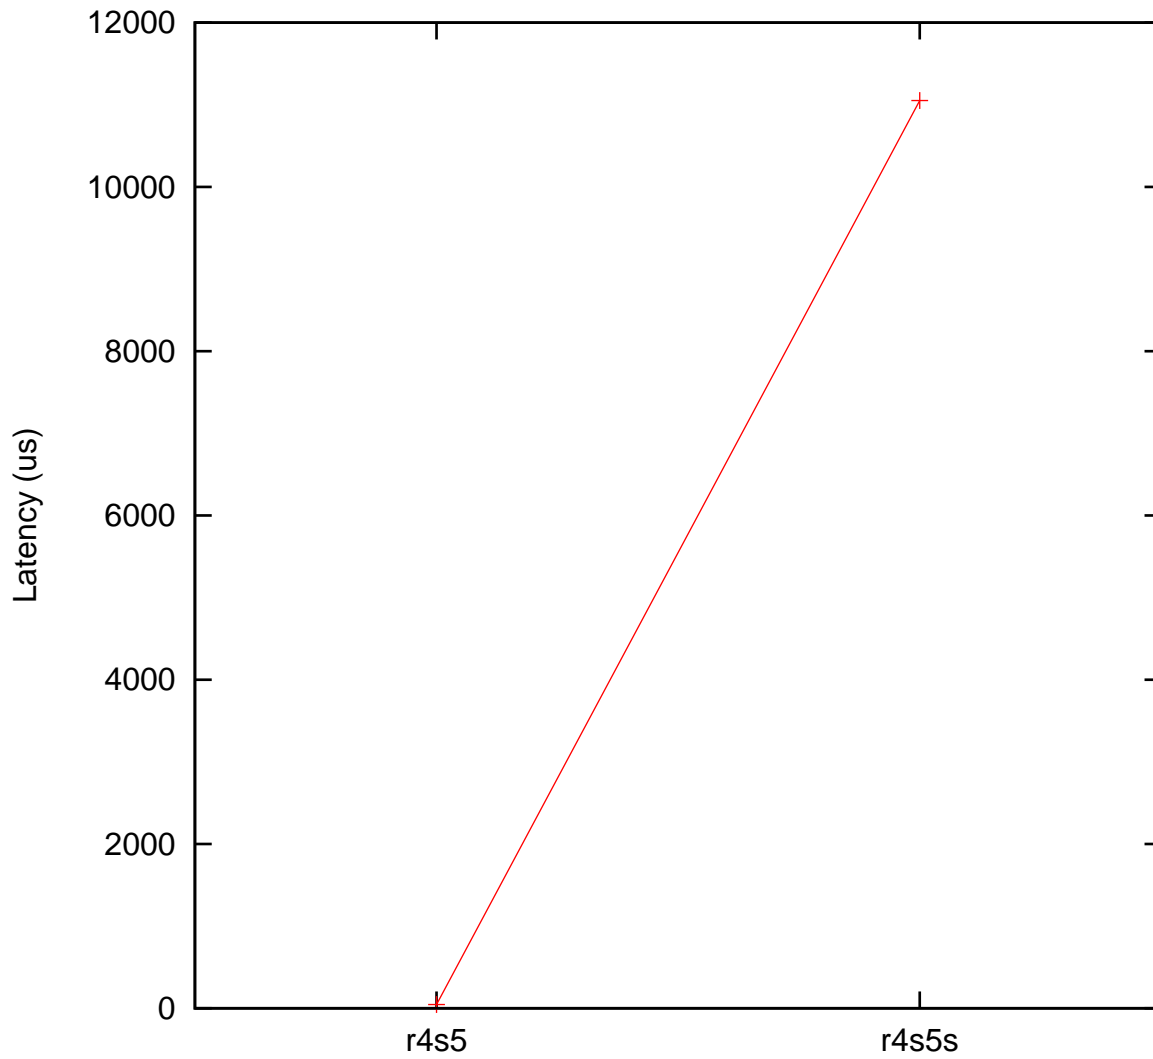

Moderate load maximum latency  
ARM Freescale i.MX53 60 MHz, Linux 3.12.15-rt25 vs.  
ARM Freescale MPX-LS1046 600 MHz, Linux 4.1.35-rt41-176868-gf0f974425d7d-dirty

(Plotted on 05/12/25 at 18:52:45)

Core 0 — +