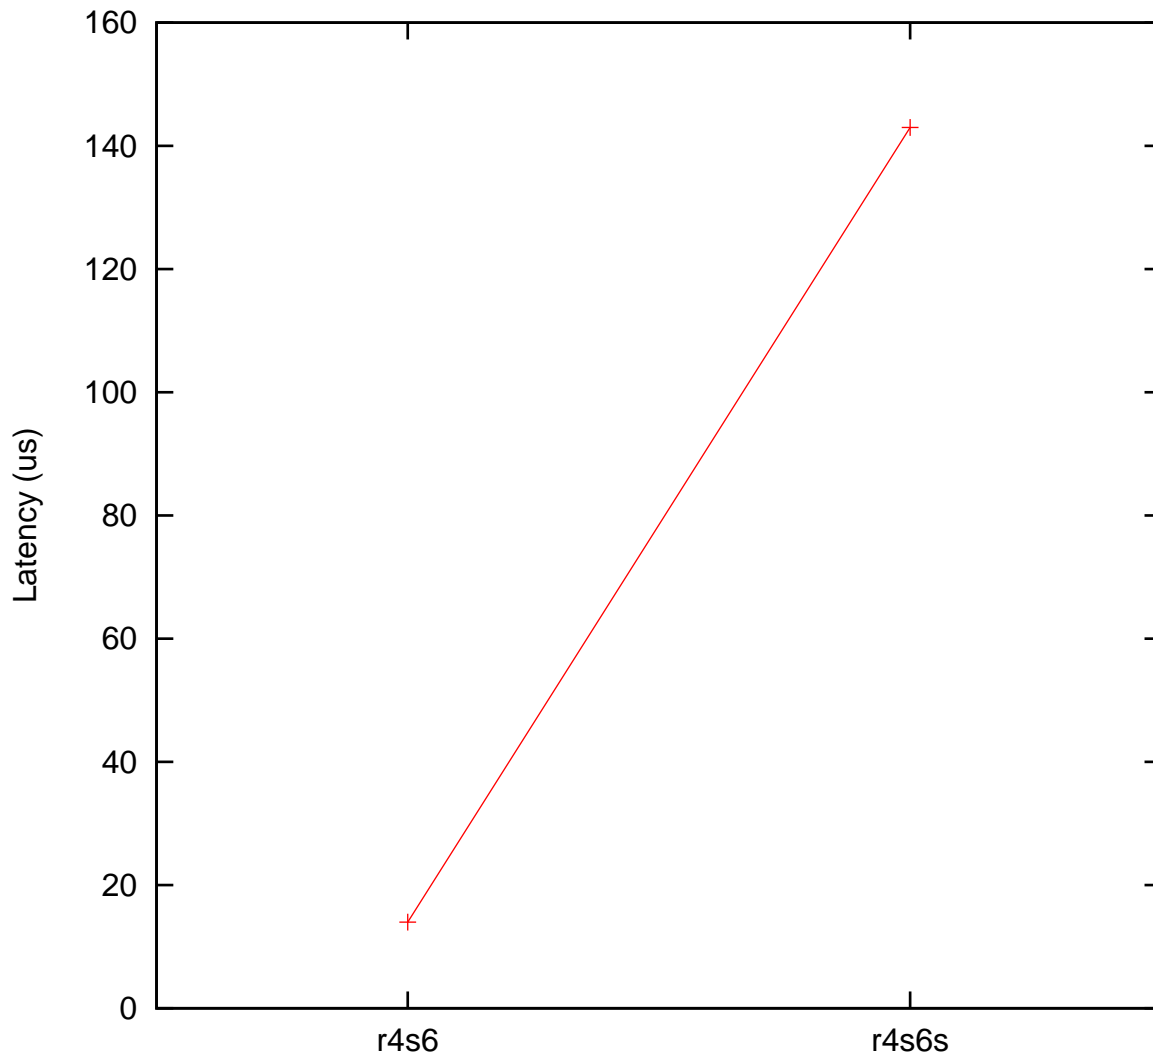

Moderate load maximum latency  
Intel(R) Core(TM) i7-2600K CPU 3.40GHz, Linux 5.9.0-rc2-rt1 vs.  
ARMv7 Processor rev 5 (v7l), Linux 4.19.142-rt63+

(Plotted on 09/26/21 at 11:12:04)

Core 0 —+—