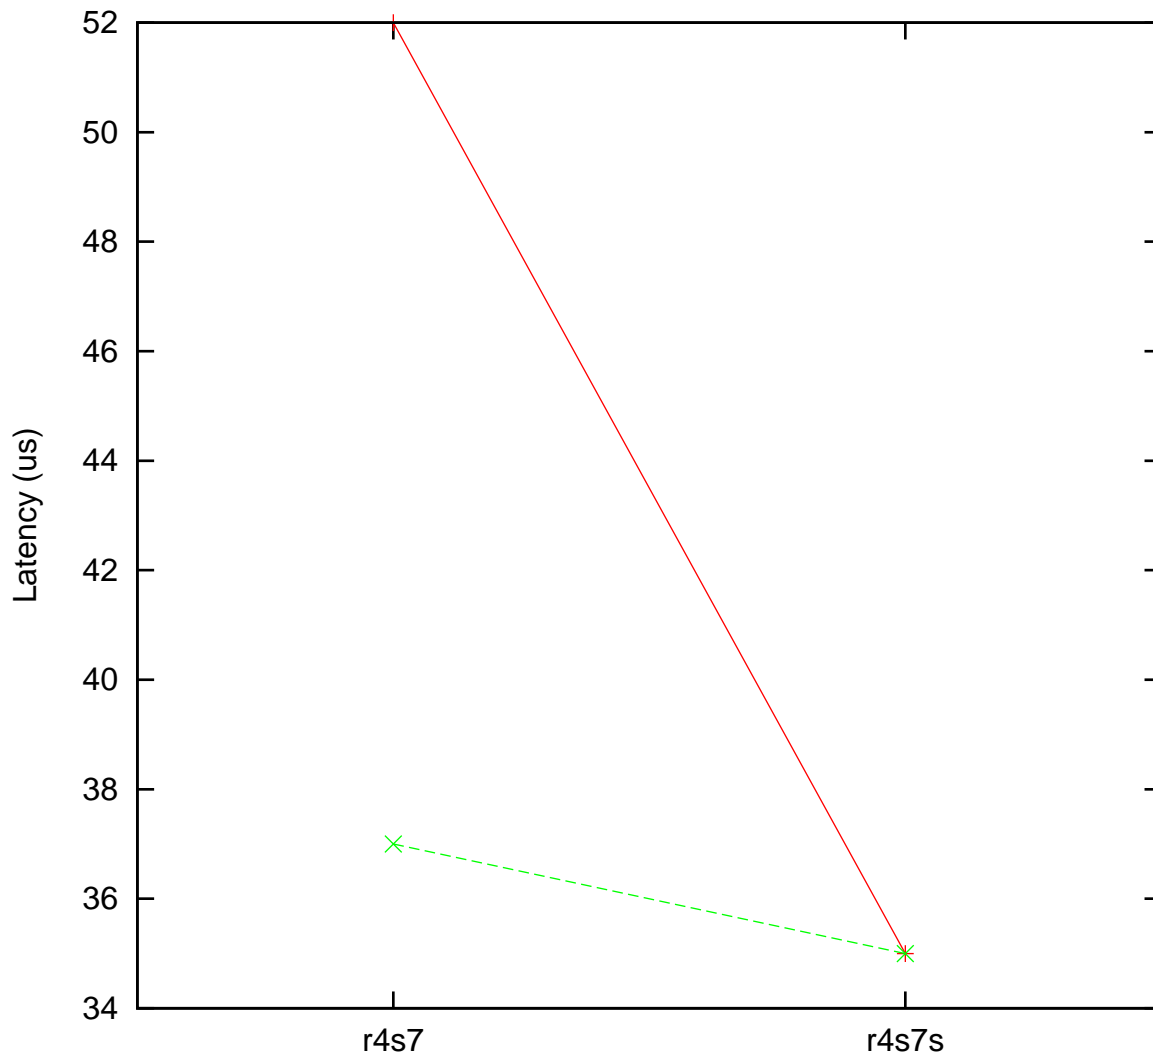

Moderate load maximum latency  
x86 Intel Celeron N2930 833 MHz, Linux 5.10.47-rt46 vs.  
x86 Intel Celeron N2930 833 MHz, Linux 5.10.47-rt46

(Plotted on 05/15/25 at 14:29:39)

Core 0 —+— Core 1 - -x- -