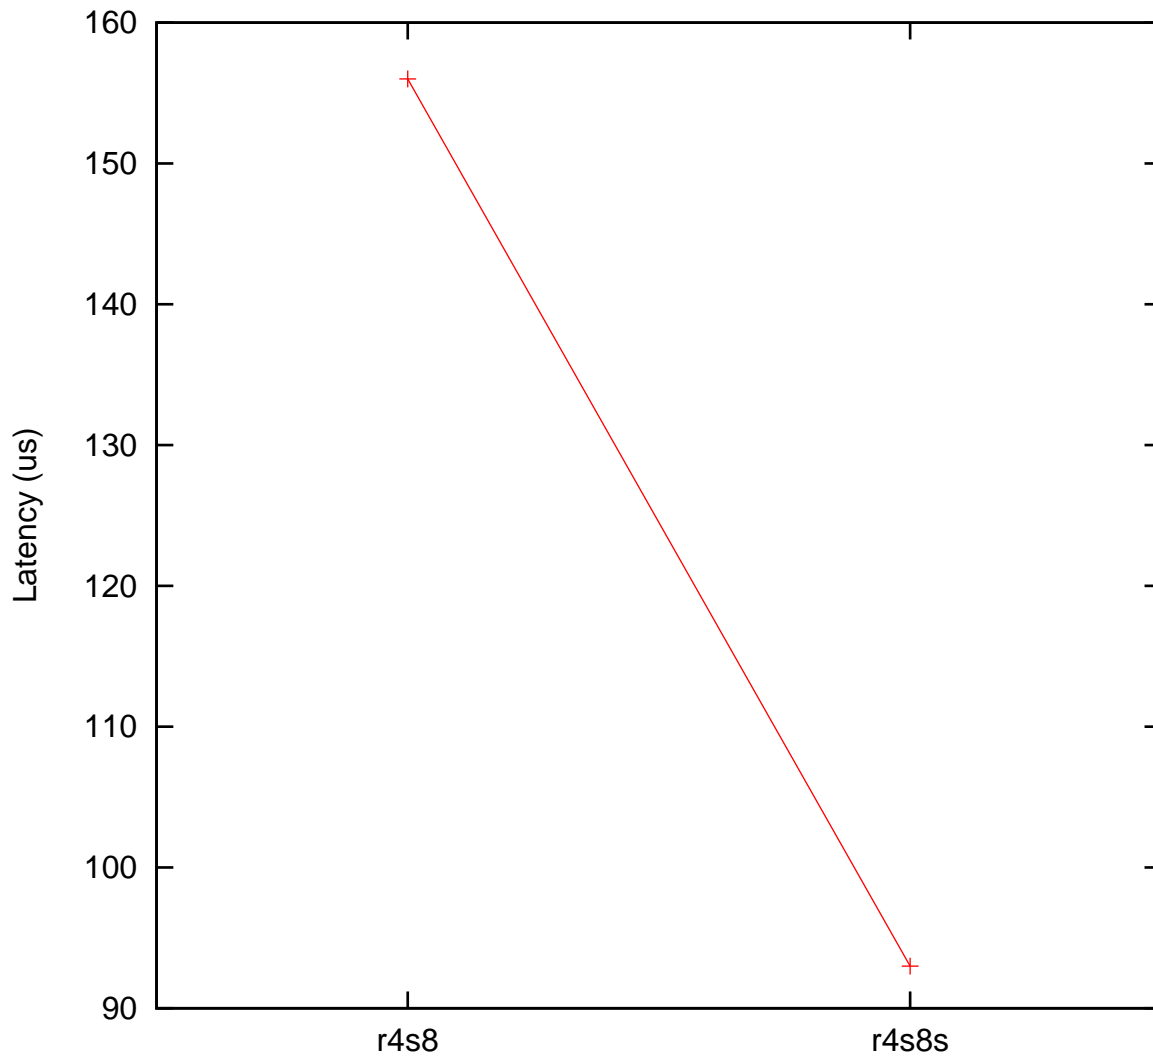

Moderate load maximum latency
ARM TI AM335X 00 MHz, Linux 3.12.31-rt45 vs.
ARM TI AM335X 00 MHz, Linux 3.12.31-rt45

(Plotted on 12/01/23 at 2:04:44)

Core 0 —+—