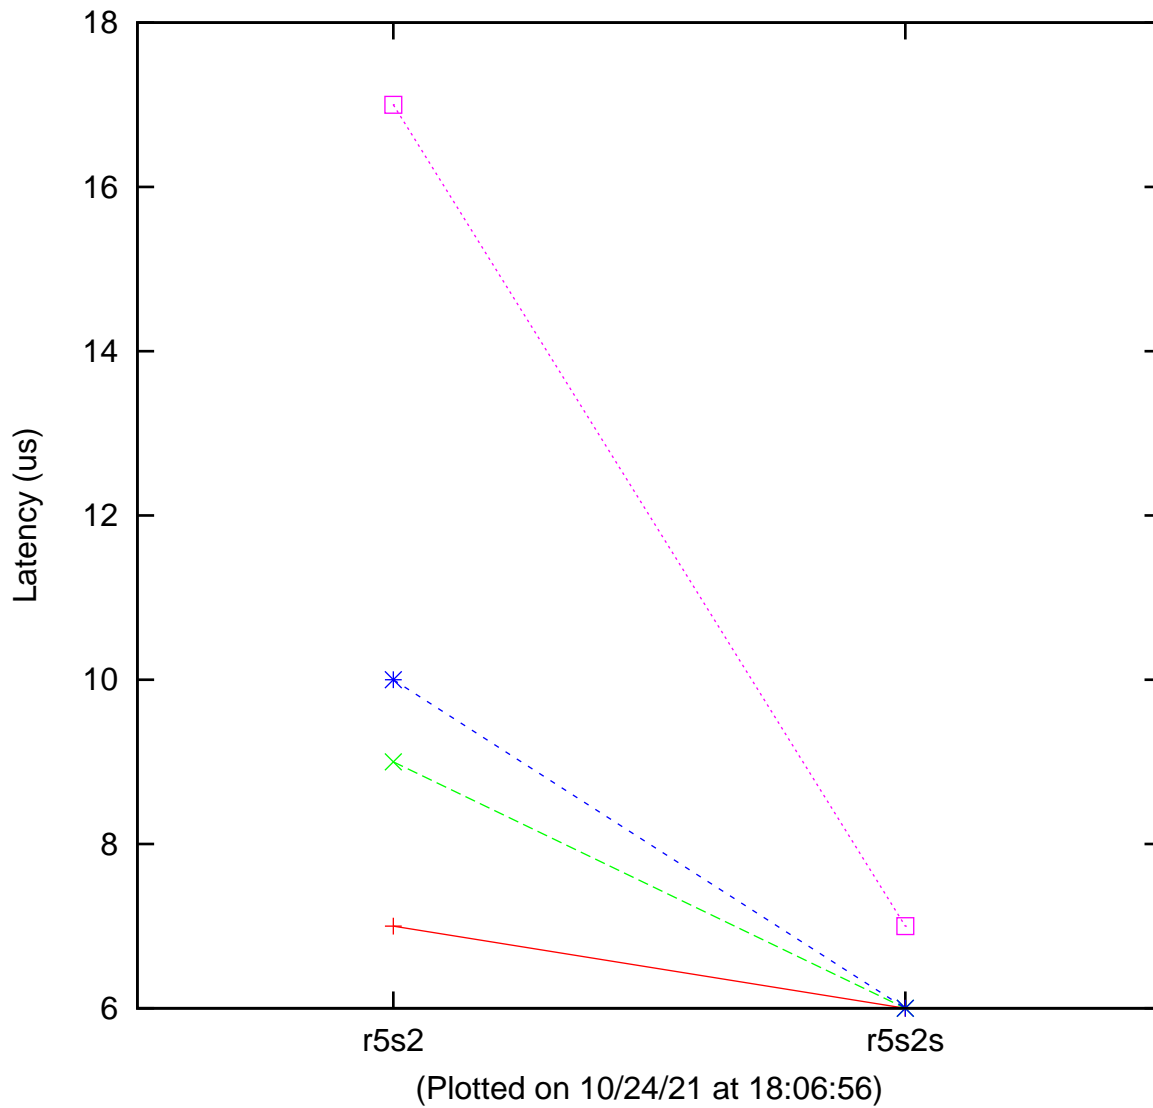

Moderate load maximum latency  
Intel(R) Core(TM) i5-6440EQ CPU 2.70GHz, Linux 4.9.47-rt37 vs.  
Intel(R) Core(TM) i7-4790K CPU 4.00GHz, Linux 4.9.20-rt16

Core 0 —+— Core 1 —x— Core 2 —\*— Core 3 —□—