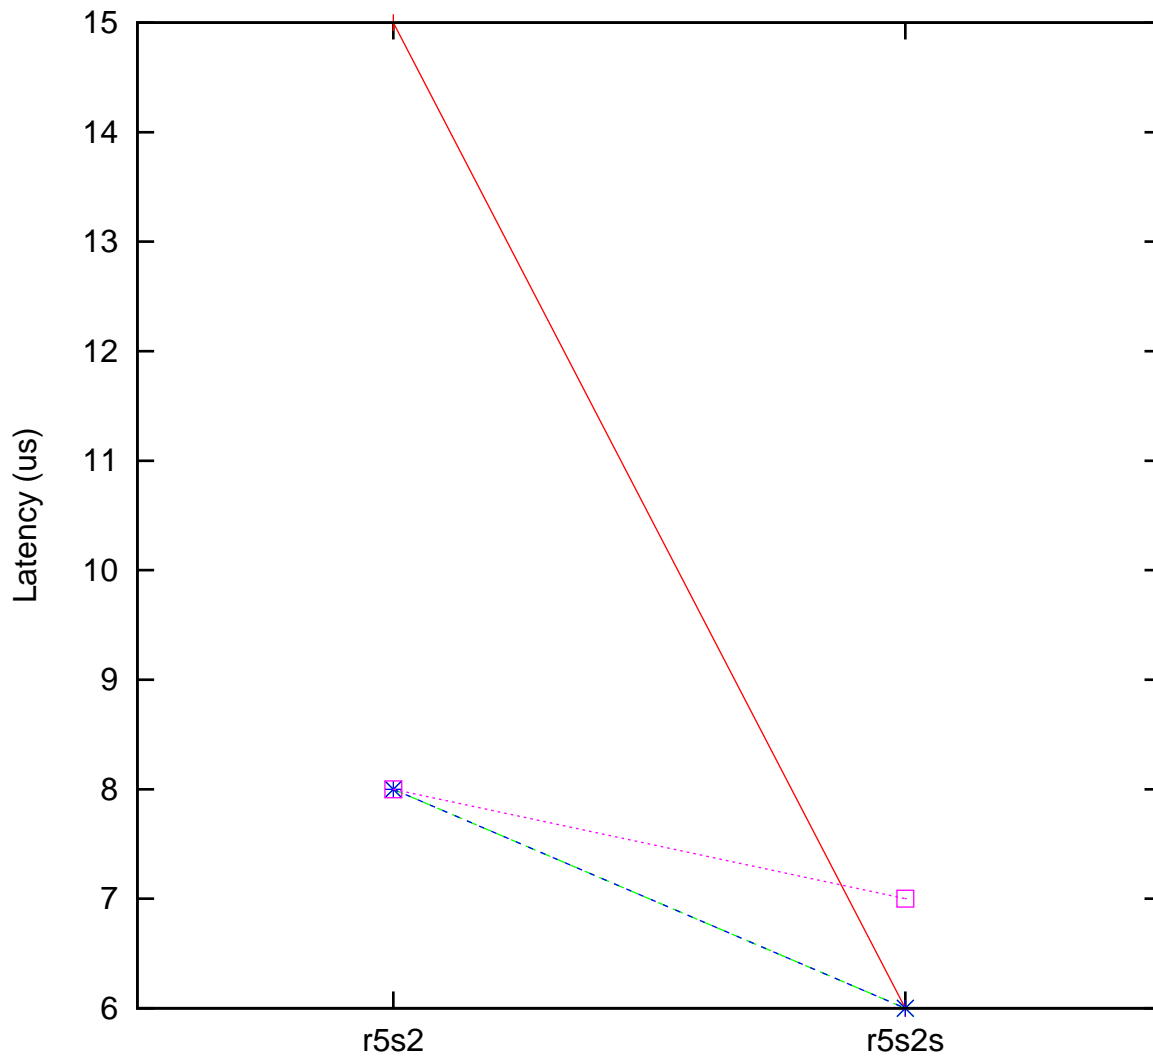

Moderate load maximum latency  
x86 Intel Core i5-6440EQ 200 MHz, Linux 4.9.47-rt37 vs.  
x86 Intel Core i7-4790K 000 MHz, Linux 4.9.20-rt16

(Plotted on 04/14/24 at 8:49:42)

Core 0 —+— Core 1 —x— Core 2 —\*— Core 3 —□—