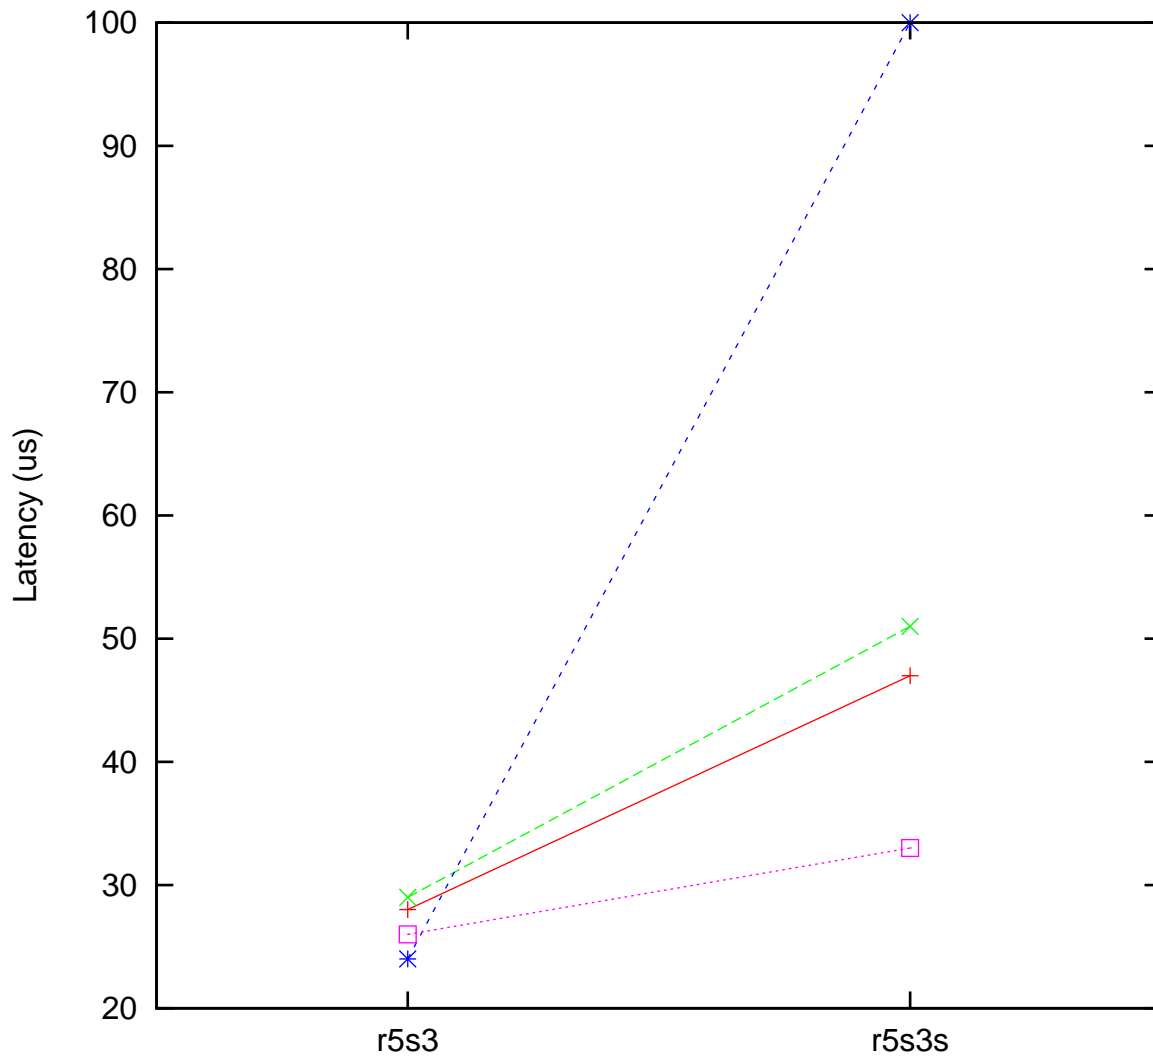

Moderate load maximum latency  
x86 Intel Xeon i3-1578L v5 200 MHz, Linux 4.19.246-rt110 vs.  
x86 Intel Atom E3940 600 MHz, Linux 4.16.15-rt7

(Plotted on 05/14/25 at 1:38:52)

Core 0 —+— Core 1 - -x- - Core 2 - -\*- - Core 3 ···□···