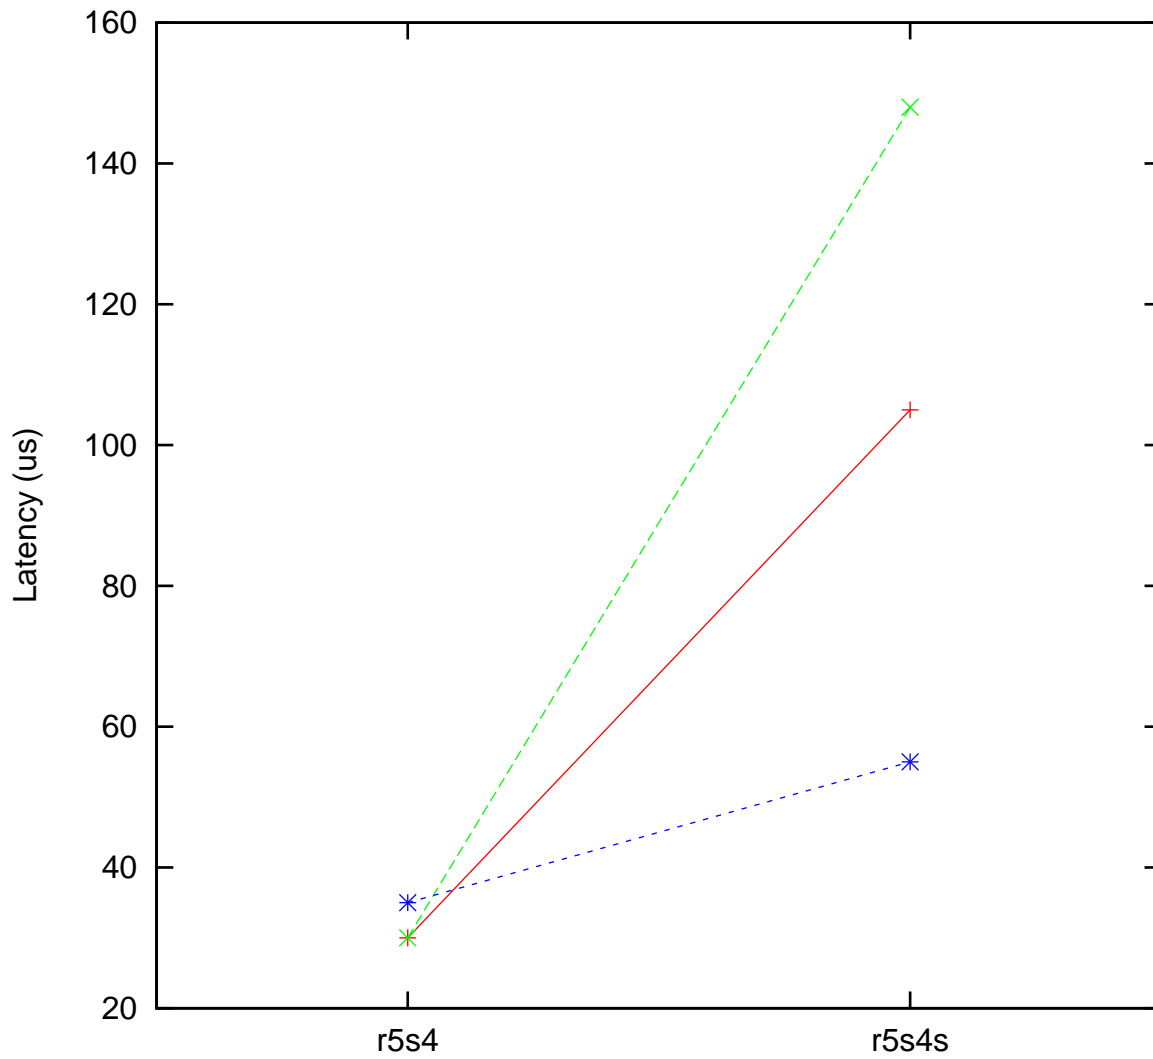

Moderate load maximum latency  
x86 Intel Core i7-E610 30 MHz, Linux 4.9.271-rt182 vs.  
x86 Intel Core i7-E610 30 MHz, Linux 6.3.1-rt13

(Plotted on 04/14/24 at 8:49:59)

Core 0 —+— Core 1 - -x- - Core 2 - -\*- -