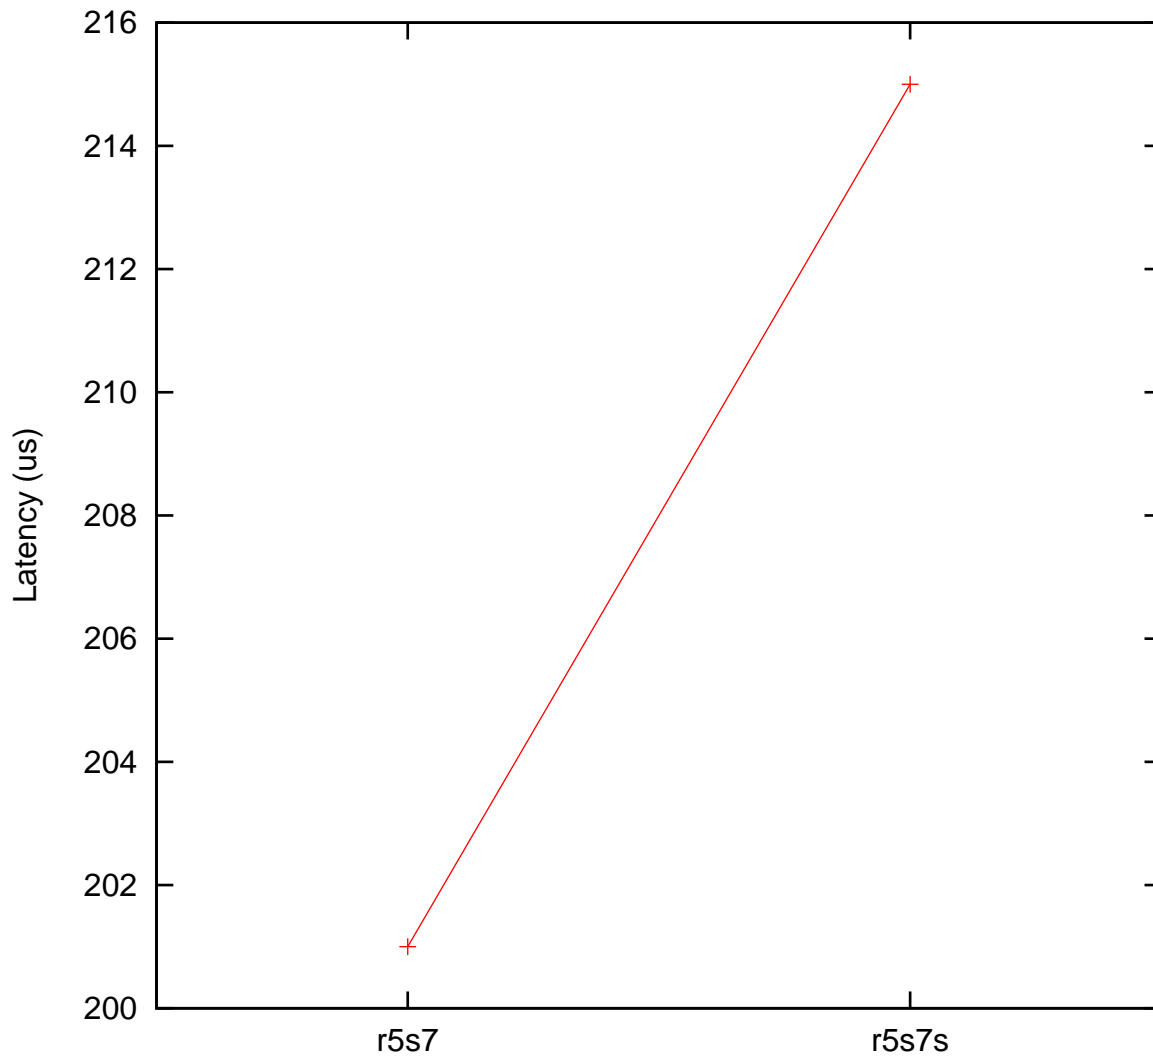

Moderate load maximum latency
ARM Freescale i.MX6UL 28 MHz, Linux 4.16.15-rt7 vs.
ARM Freescale i.MX6UL 28 MHz, Linux 4.18.7-rt5

(Plotted on 02/22/24 at 11:24:27)

Core 0 —+—