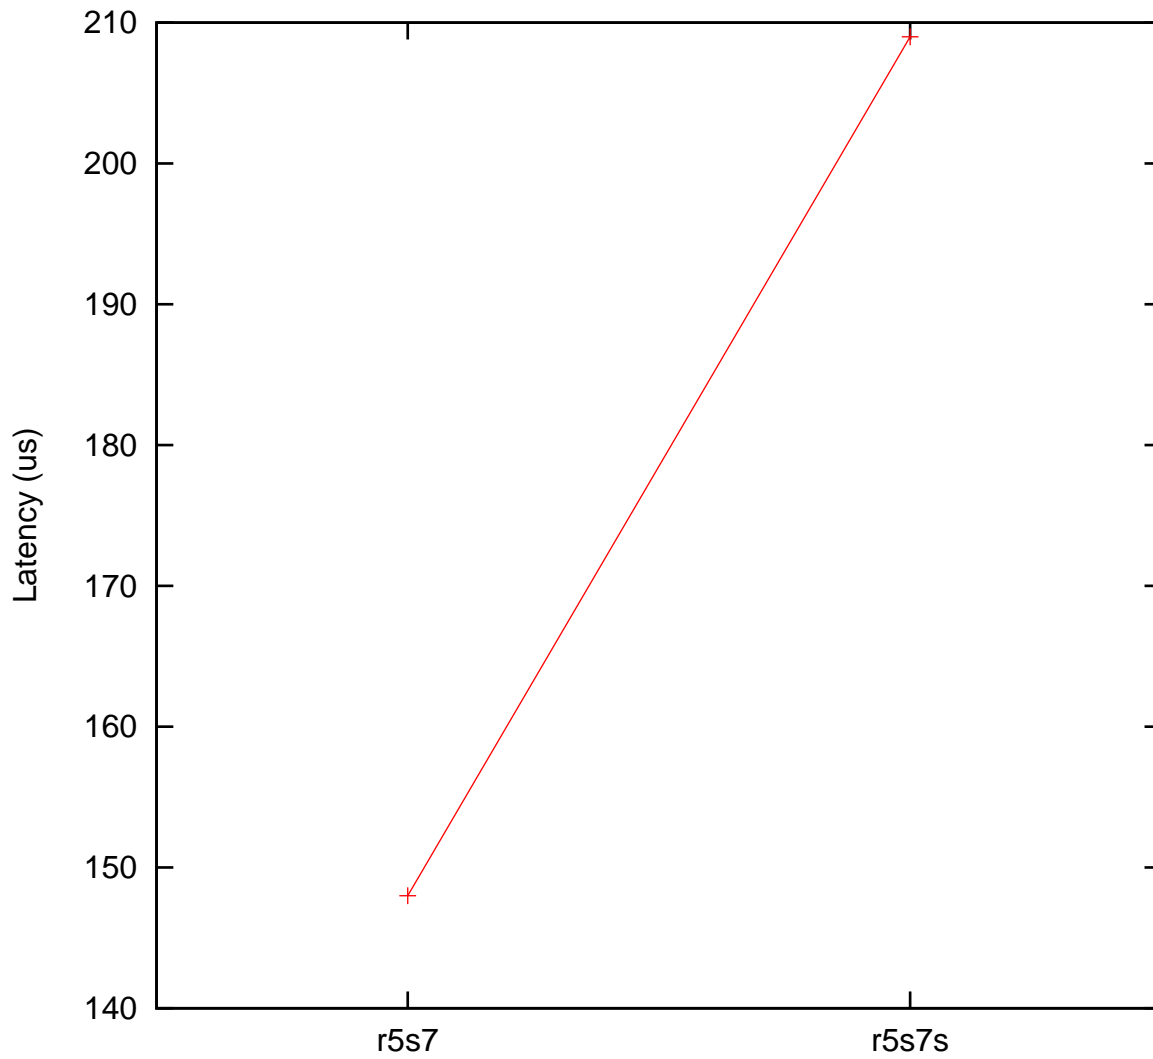

Moderate load maximum latency
ARM Freescale i.MX6UL 28 MHz, Linux 4.16.15-rt7 vs.
ARM Freescale i.MX6UL 28 MHz, Linux 4.18.7-rt5

(Plotted on 07/04/22 at 11:28:14)

Core 0 —+—