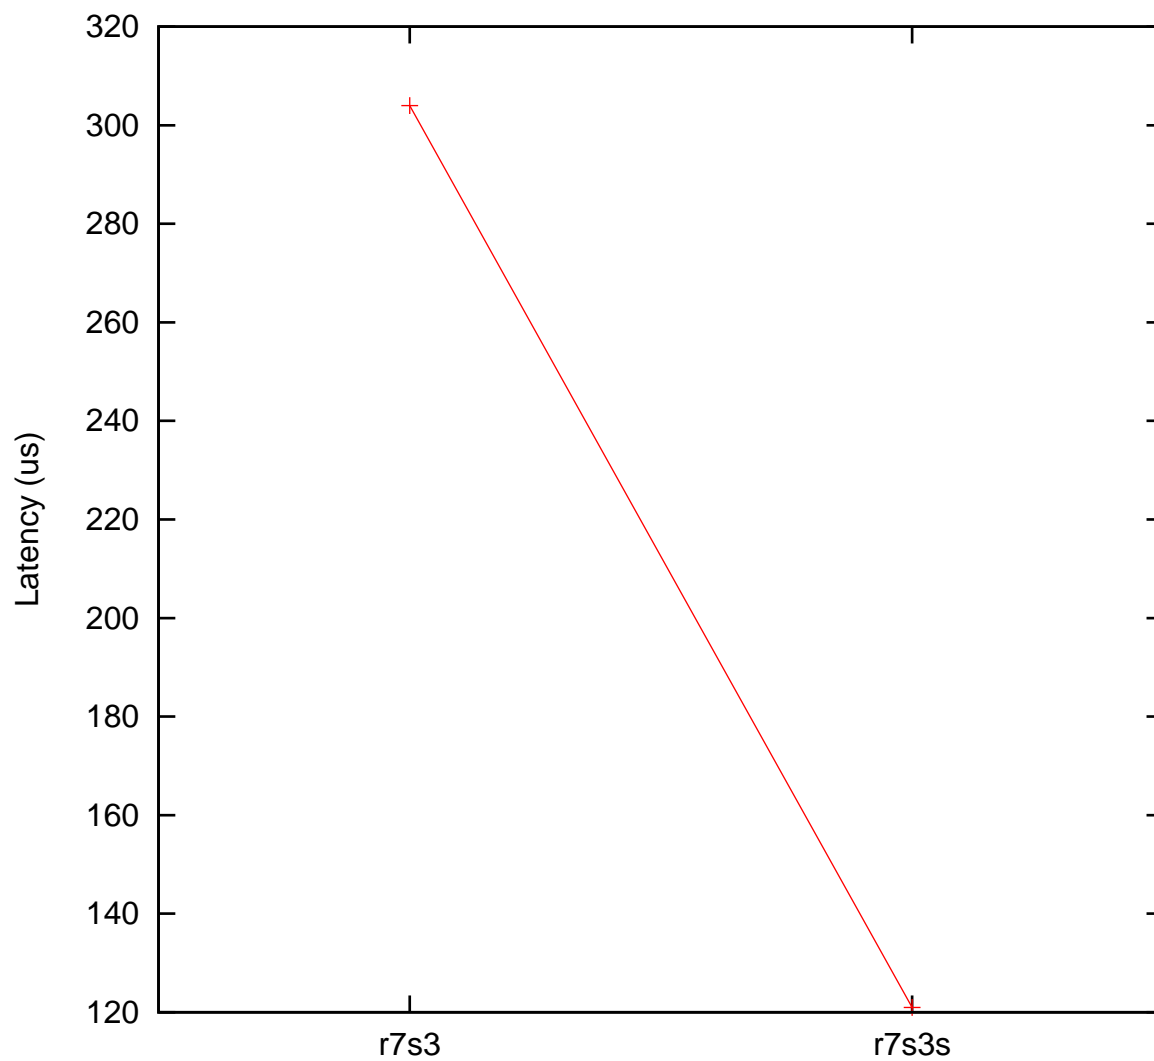

Moderate load maximum latency  
ARM Broadcom BCM2708 00 MHz, Linux 4.1.15-rt15 vs.  
ARM Broadcom BCM2835 400 MHz, Linux 4.18.16-rt9

(Plotted on 11/12/24 at 8:57:17)

Core 0 —+—