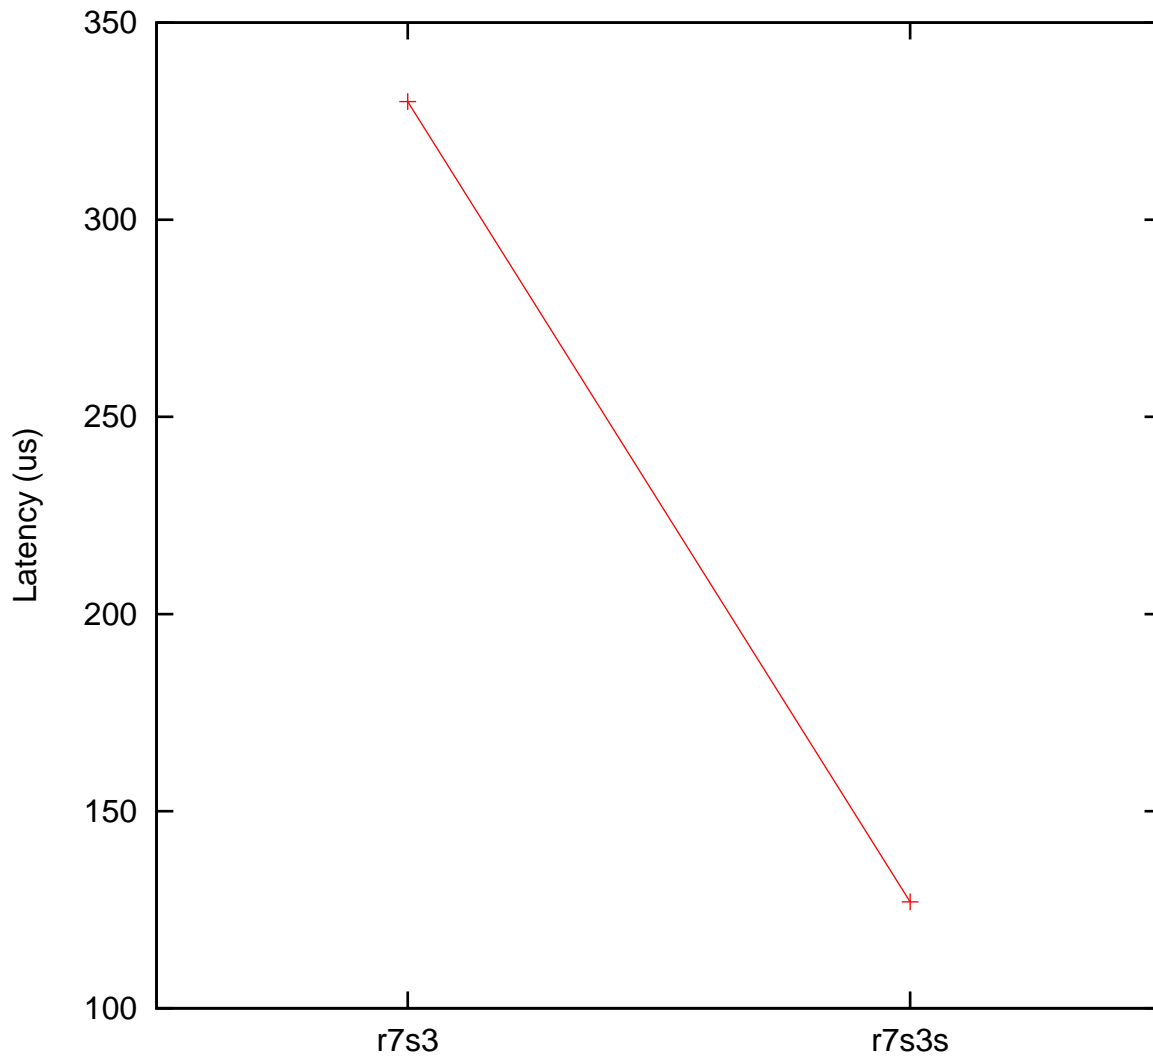

Moderate load maximum latency
ARM Broadcom BCM2708 00 MHz, Linux 4.1.15-rt15 vs.
ARM Broadcom BCM2835 400 MHz, Linux 4.18.16-rt9

(Plotted on 05/17/25 at 12:20:42)

Core 0 —+—