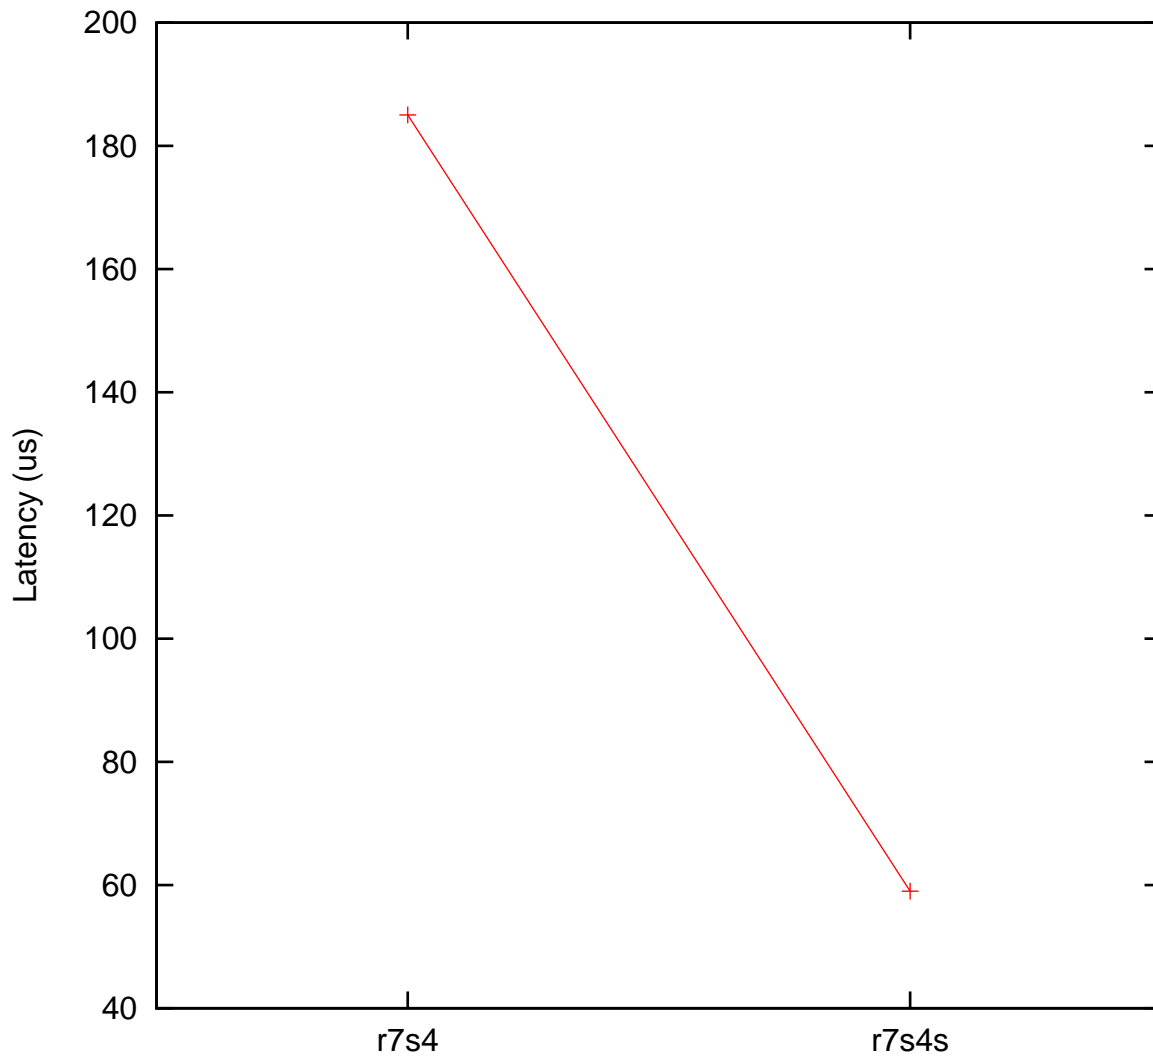

Moderate load maximum latency
ARM Atmel SAMA5D3 56 MHz, Linux 3.18.13-rt10 vs.
ARM Broadcom BCM2711 500 MHz, Linux 5.10.52-rt47-v7l

(Plotted on 05/16/25 at 14:50:03)

Core 0 —+—