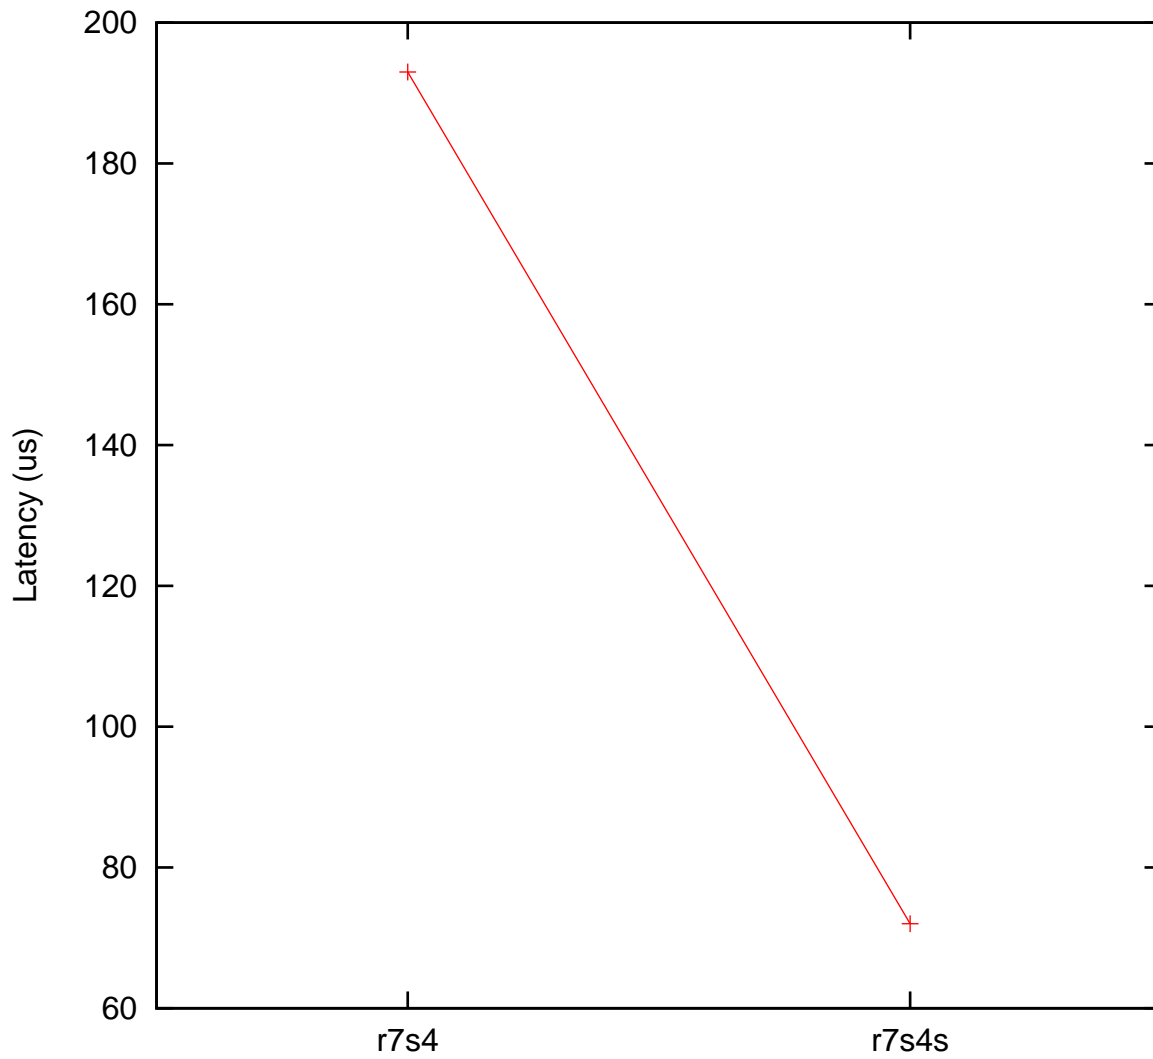

Moderate load maximum latency
ARM Atmel SAMA5D3 56 MHz, Linux 3.18.13-rt10 vs.
ARM Broadcom BCM2711 500 MHz, Linux 5.10.52-rt47-v7l

(Plotted on 11/12/24 at 19:20:40)

Core 0 —+—