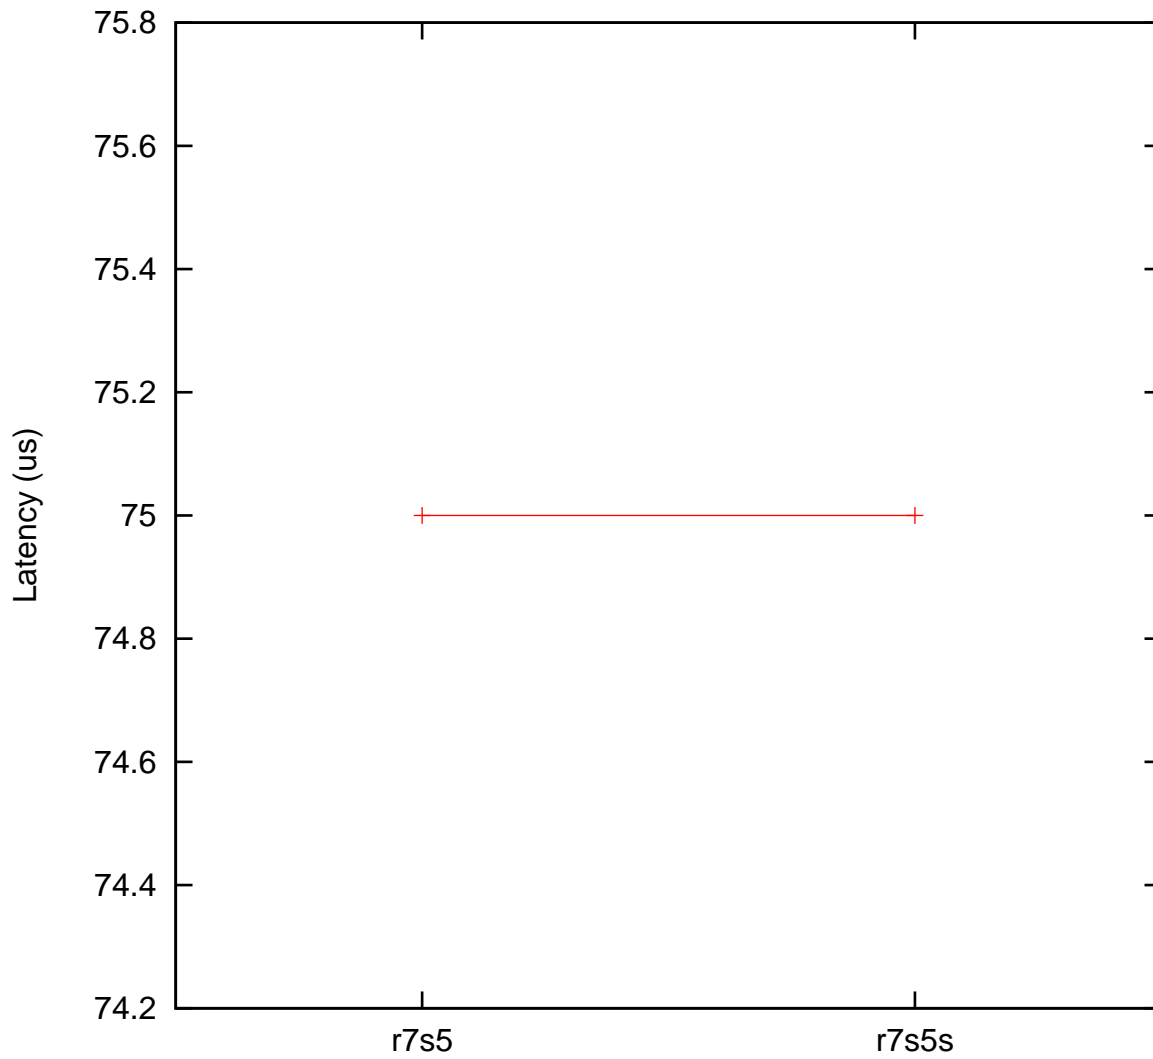

Moderate load maximum latency
x86 Intel Atom E620 300 MHz, Linux 4.4.19-rt27 vs.
x86 Intel Atom E620 300 MHz, Linux 4.4.19-rt27

(Plotted on 07/27/23 at 9:25:28)

Core 0 —+—