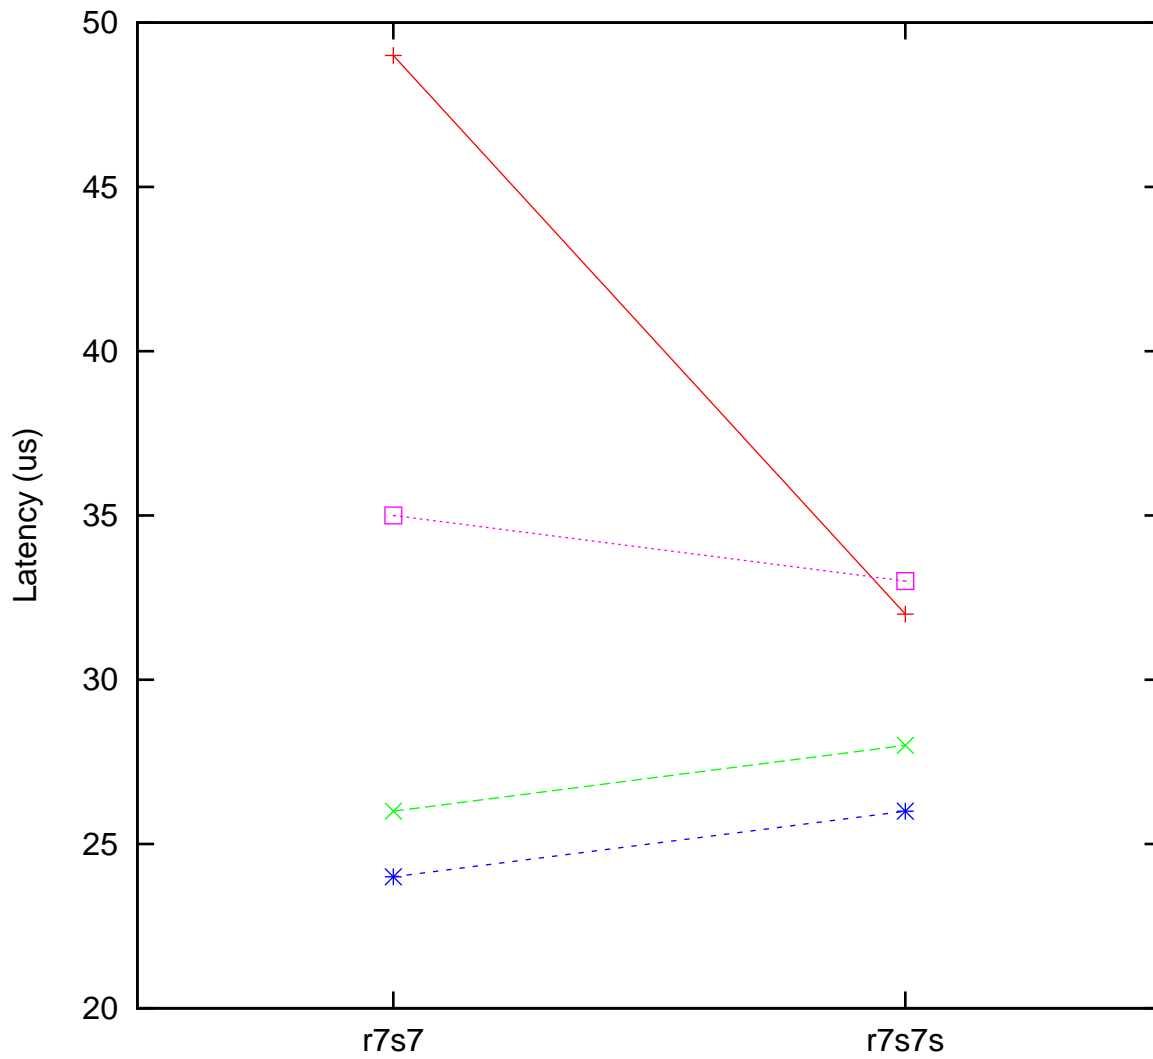

Moderate load maximum latency
x86 Intel Atom E3940 600 MHz, Linux 4.9.27-rt12-mal1 vs.
x86 Intel Core i3-6100U 200 MHz, Linux 5.15.79-rt54

(Plotted on 05/11/25 at 2:19:22)

Core 0 —+— Core 1 —x— Core 2 —*— Core 3 —□—