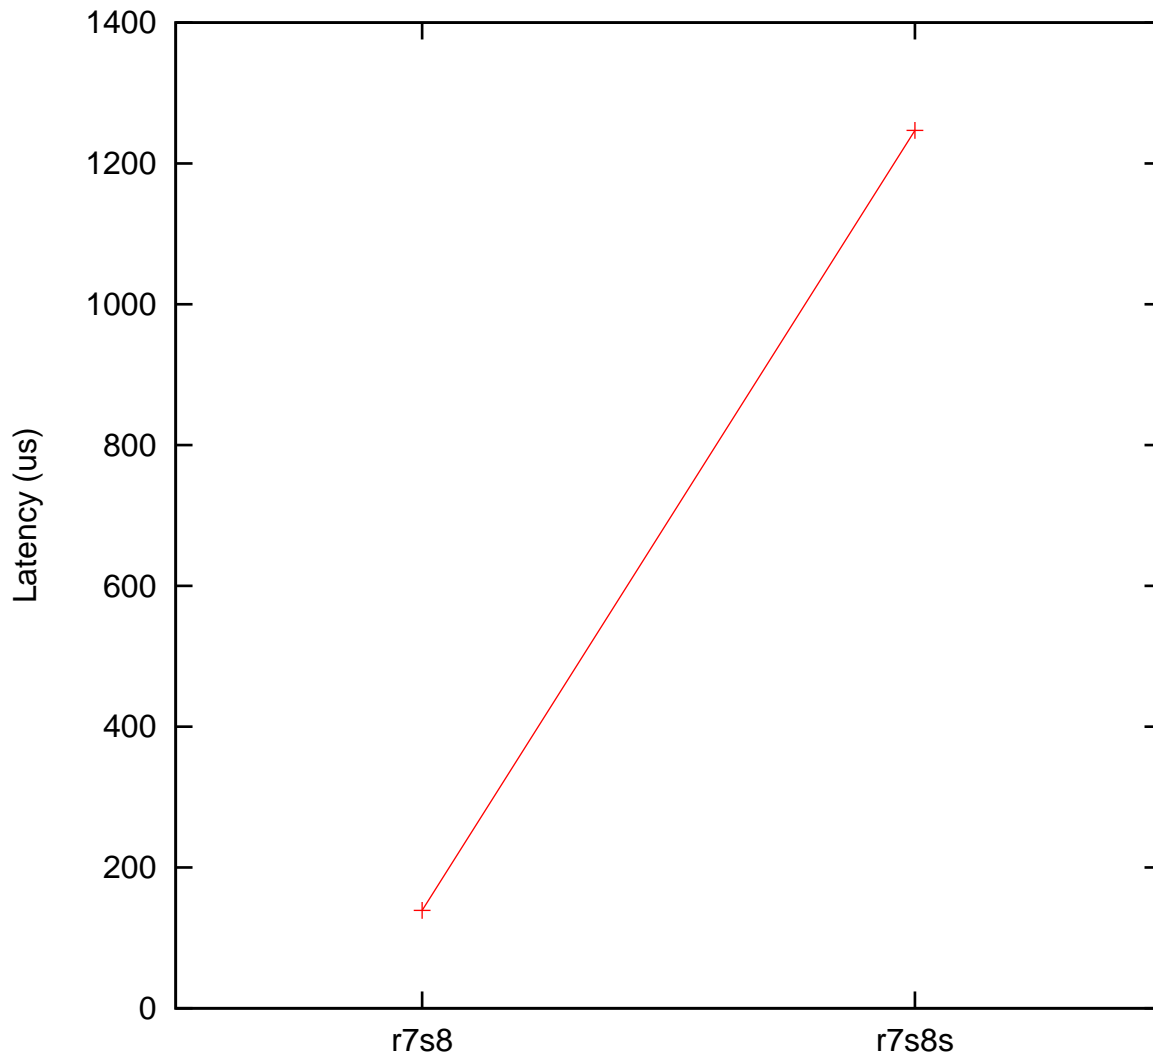

Moderate load maximum latency
ARM TI OMAP3359 000 MHz, Linux 4.19.94-rt39 vs.
ARM TI OMAP3359 000 MHz, Linux 4.9.47

(Plotted on 05/15/25 at 7:53:19)

Core 0 —+—