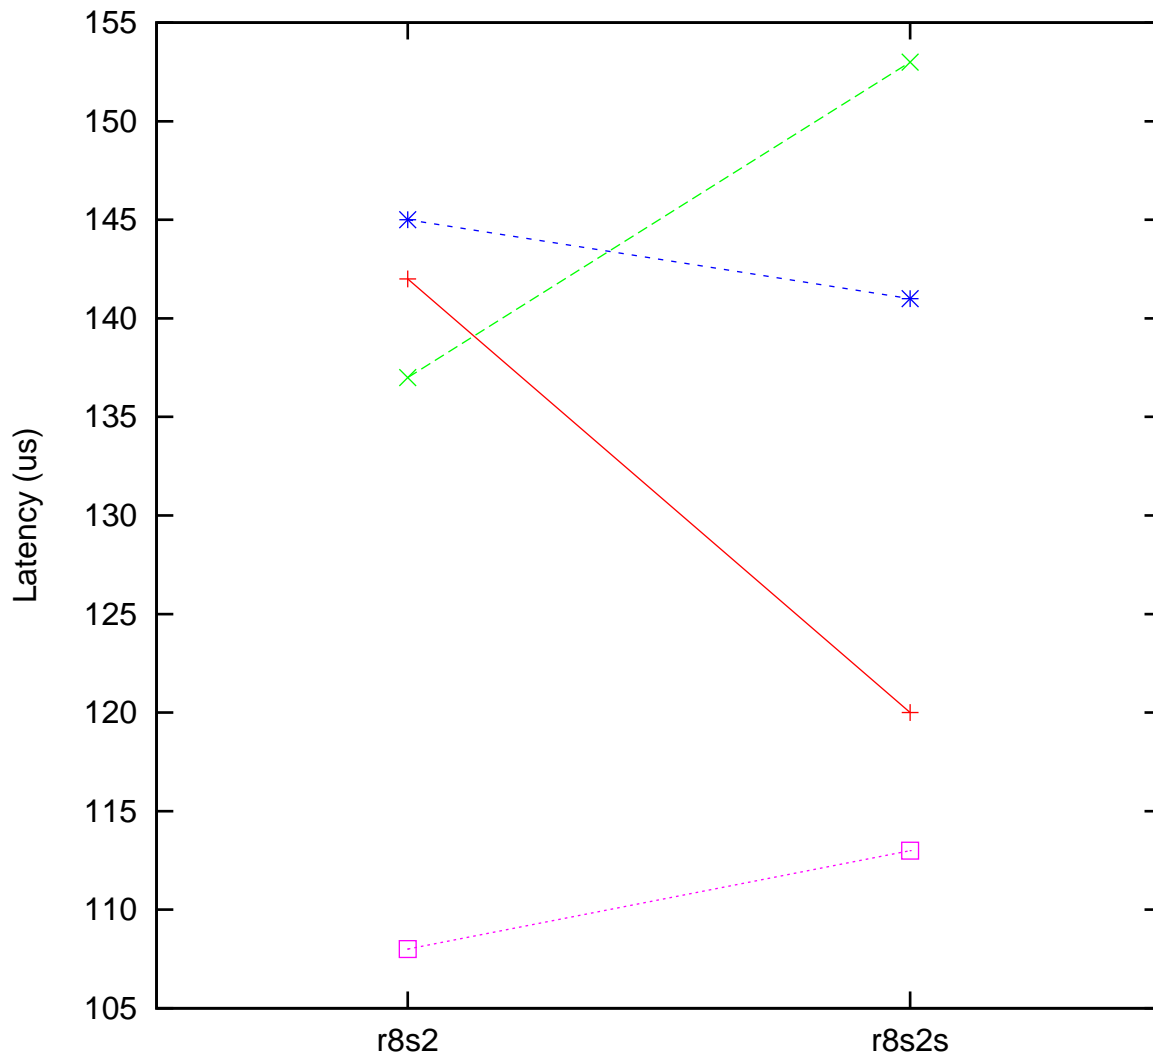

Moderate load maximum latency
x86 Intel Core i3-2310E 200 MHz, Linux 5.10.47-rt46 vs.
x86 Intel Core i3-2310E 200 MHz, Linux 5.10.47-rt46

(Plotted on 02/19/24 at 6:24:12)

Core 0 —+— Core 1 - -x- - Core 2 - -*- - Core 3 ···□···