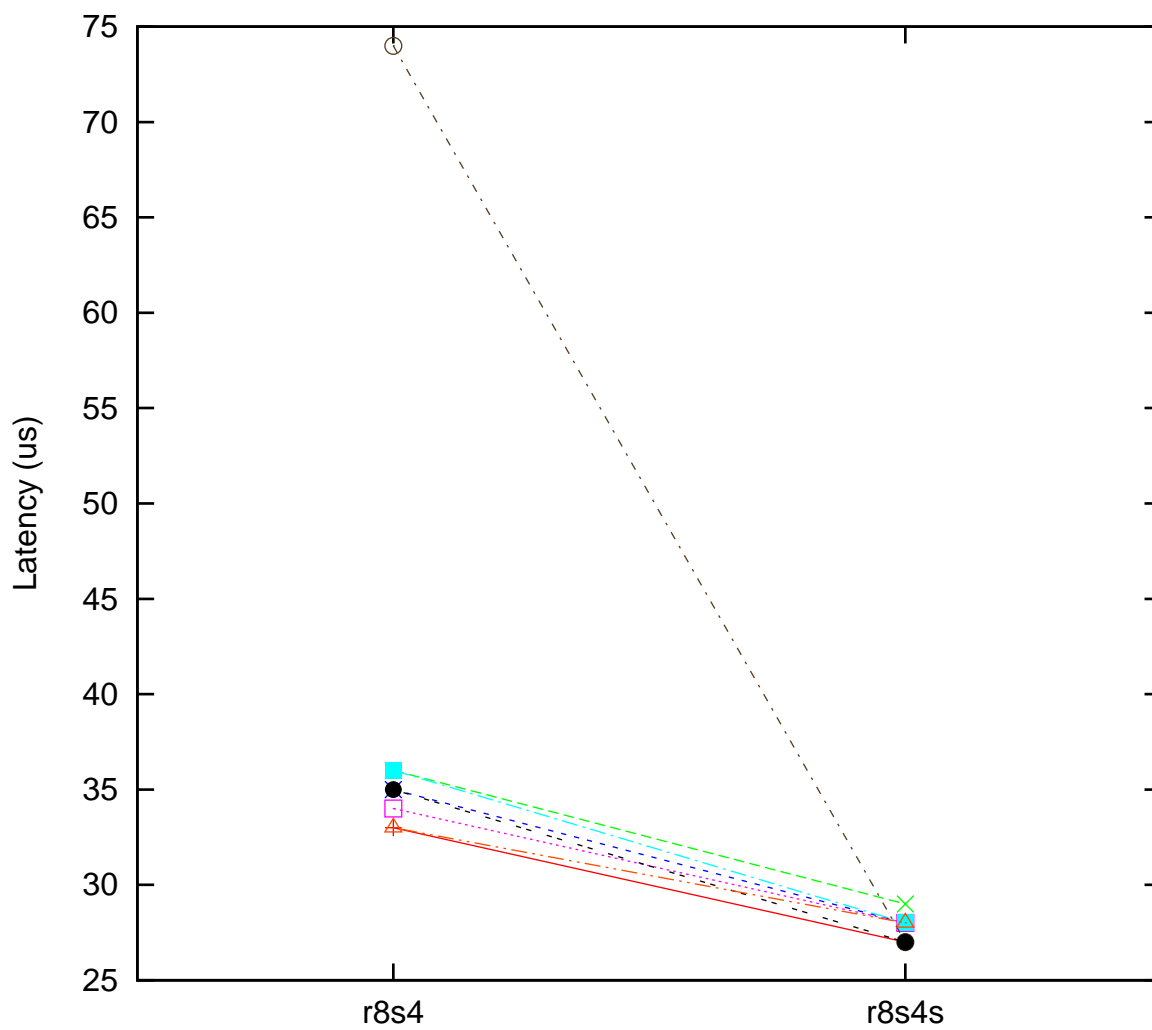

Moderate load maximum latency  
x86 Intel Core i5-8365UE @ 600 MHz, Linux 6.6.7-rt18 vs.  
x86 Intel Core i5-8365UE @ 600 MHz, Linux 6.6.7-rt18

(Plotted on 04/21/25 at 6:15:35)