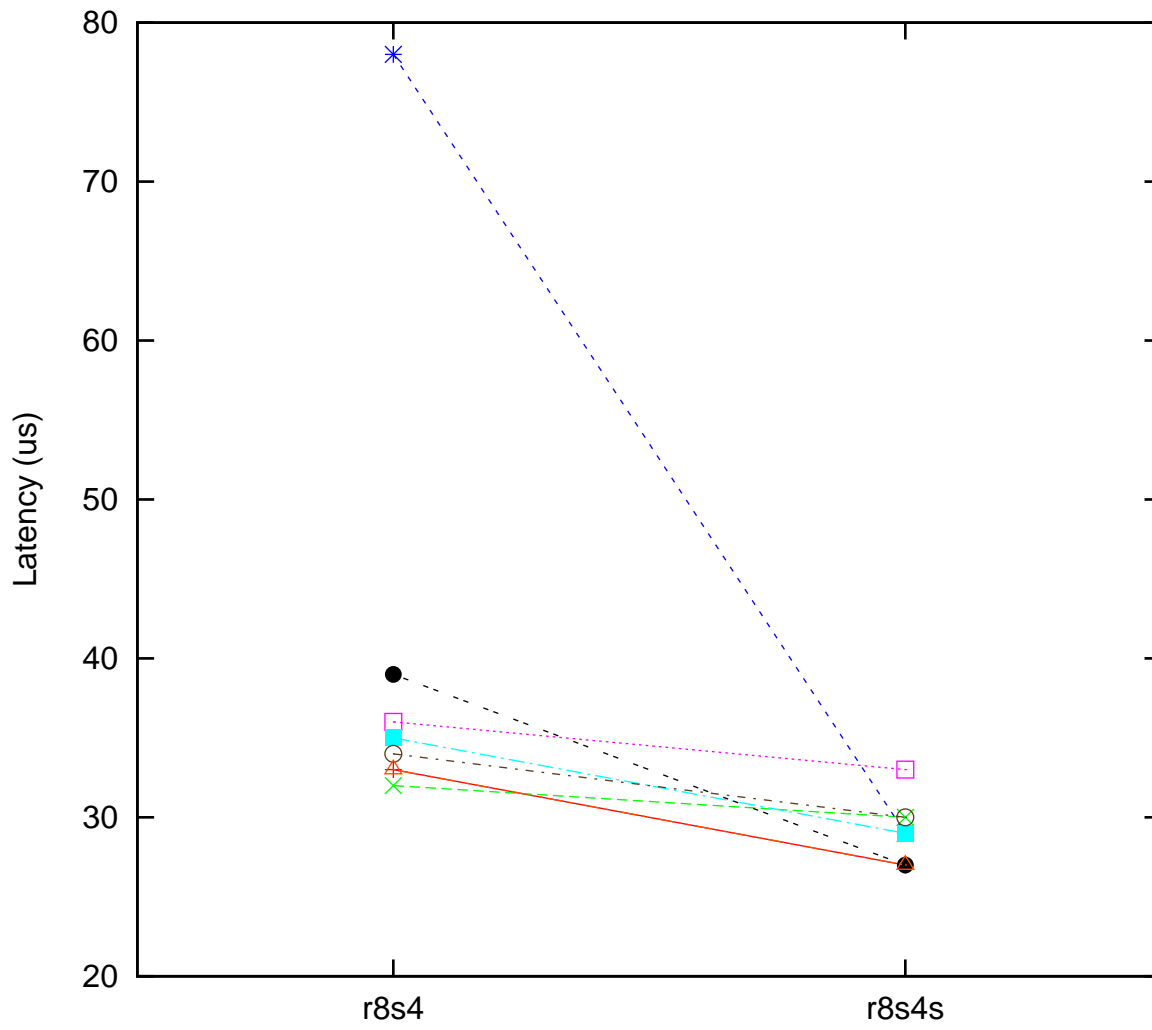

Moderate load maximum latency
x86 Intel Core i5-8365UE 600 MHz, Linux 6.6.7-rt18 vs.
x86 Intel Core i5-8365UE 600 MHz, Linux 6.6.7-rt18

(Plotted on 05/17/25 at 12:21:50)

Core 0	—+—	Core 2	- - * - -	Core 4	- - □ - -	Core 6	- - ● - -
Core 1	- - x - -	Core 3	- - □ - -	Core 5	- - ○ - -	Core 7	- - △ - -