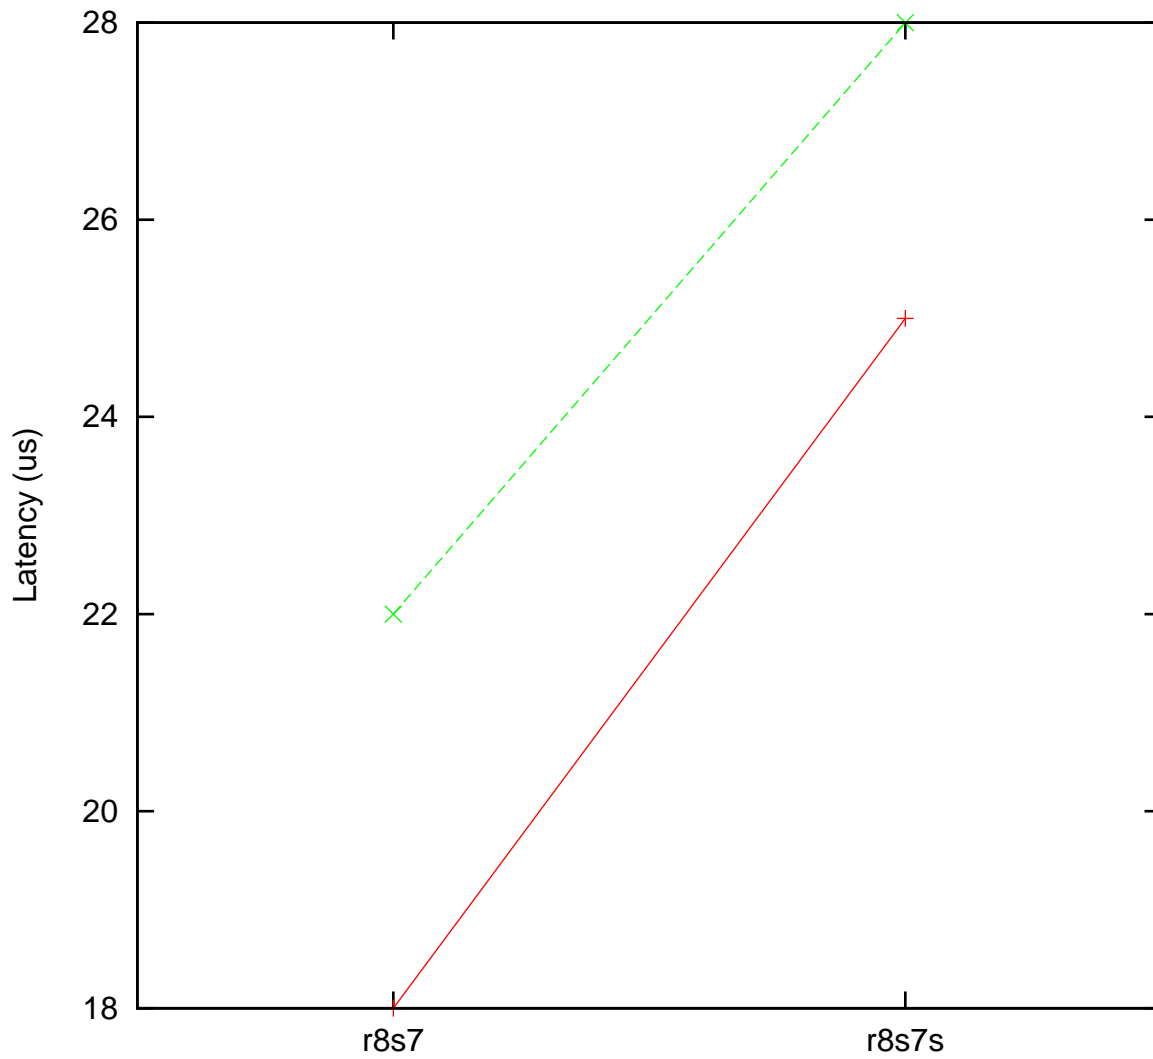

Moderate load maximum latency  
Intel(R) Celeron(R) CPU G1620 2.70GHz, Linux 5.10.35-rt39 vs.  
Intel(R) Pentium(R) CPU G4400 3.30GHz, Linux 4.19.37-rt19

(Plotted on 12/03/21 at 15:57:44)

Core 0 —+— Core 1 - -x- -