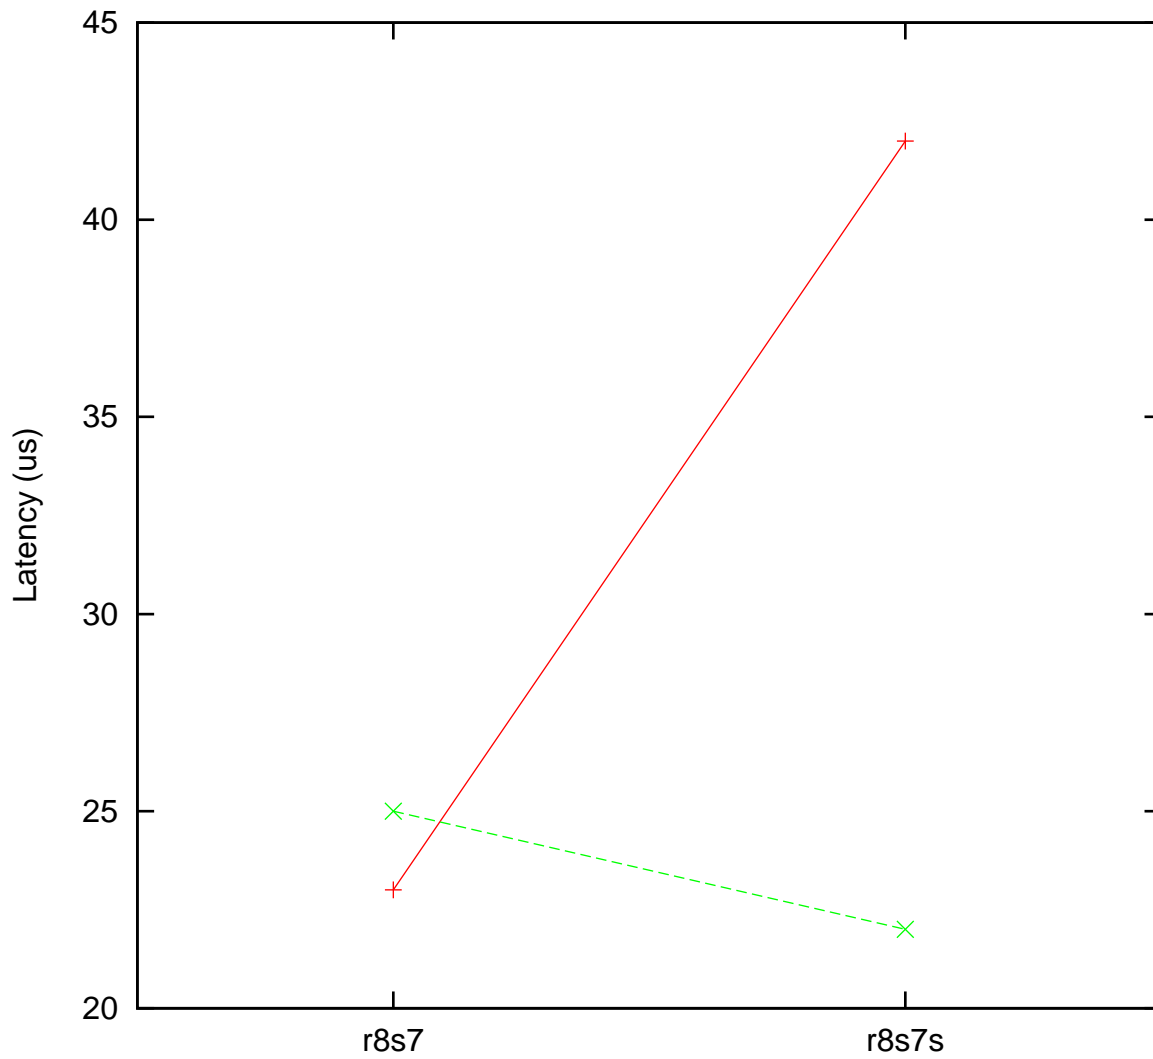

Moderate load maximum latency
x86 Intel Celeron G1620 200 MHz, Linux 5.15.96-rt61 vs.
x86 Intel Pentium G4400 300 MHz, Linux 6.1.38-rt12

(Plotted on 06/15/24 at 3:18:38)

Core 0 —+— Core 1 - -x- -