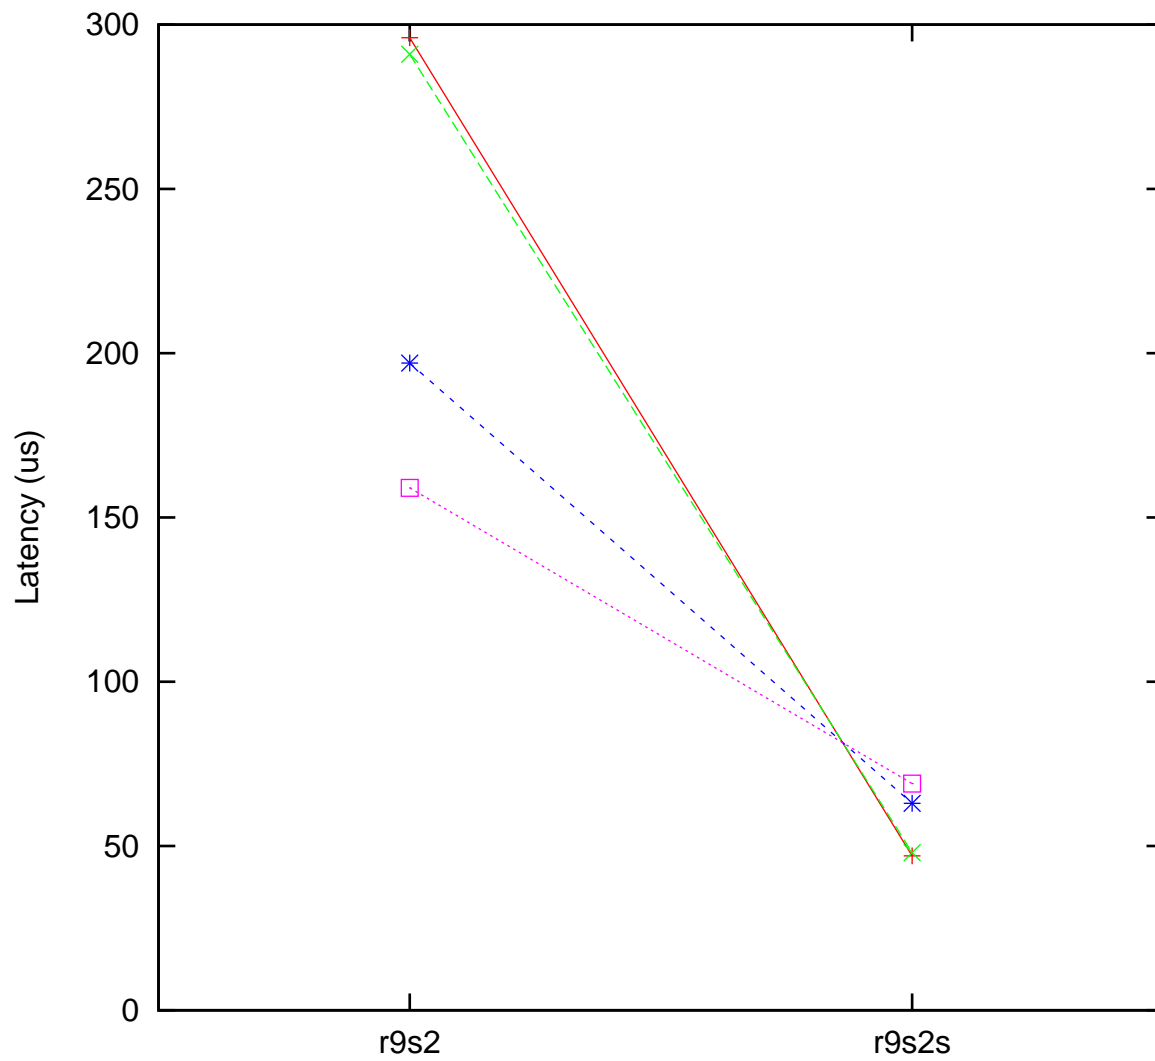

Moderate load maximum latency
x86 Intel Atom E3950 600 MHz, Linux 5.6.19-rt12 vs.
x86 Intel Atom E3950 600 MHz, Linux 5.6.19-rt12

(Plotted on 04/22/25 at 11:16:33)

Core 0 —+— Core 1 - -x- - Core 2 - -*- - Core 3 ···□···