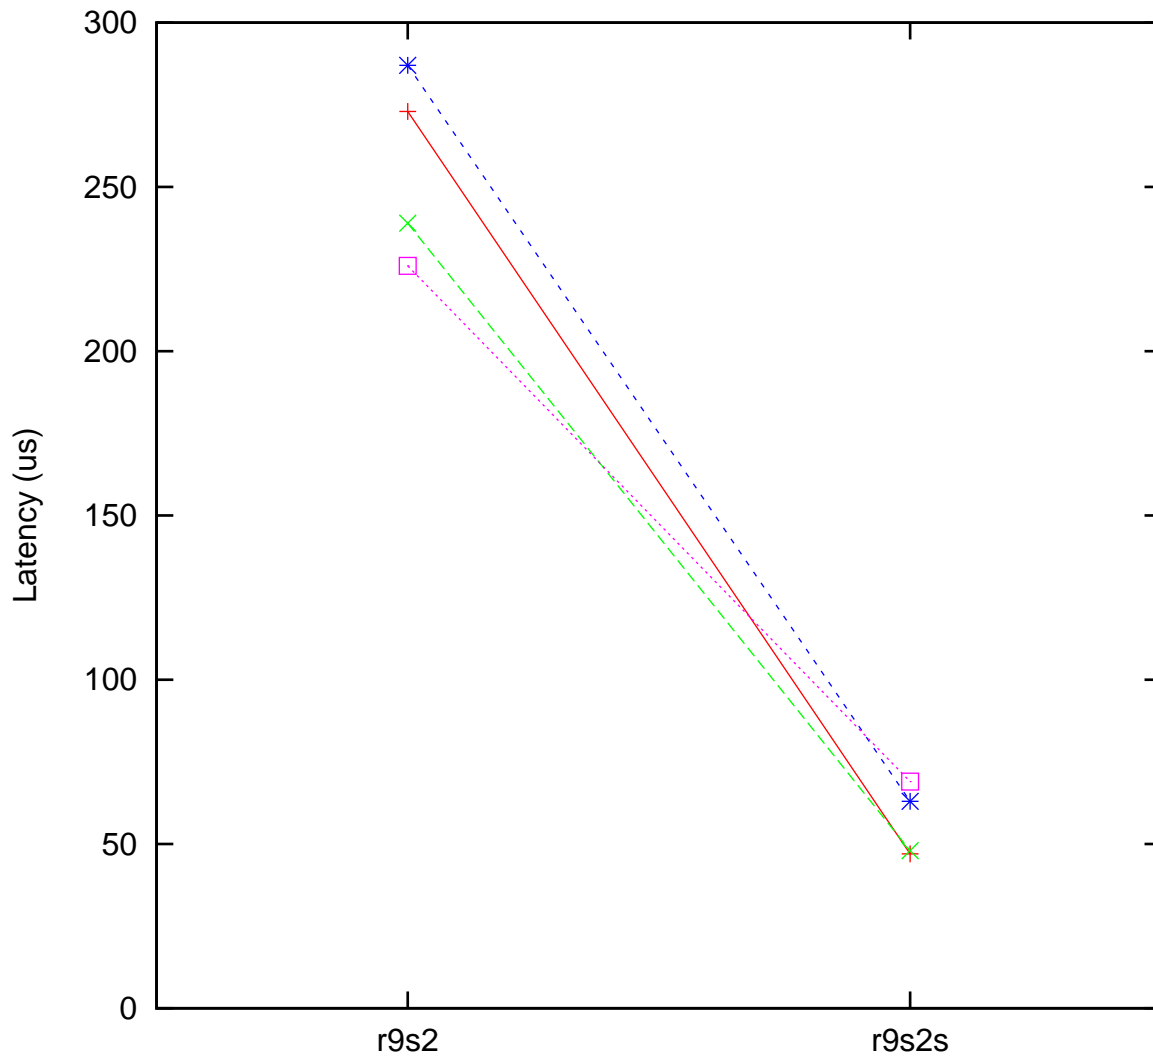

Moderate load maximum latency  
x86 Intel Atom E3950 600 MHz, Linux 5.6.19-rt12 vs.  
x86 Intel Atom E3950 600 MHz, Linux 5.6.19-rt12

(Plotted on 04/25/24 at 4:32:58)

Core 0 —+— Core 1 —x— Core 2 —\*— Core 3 —□—