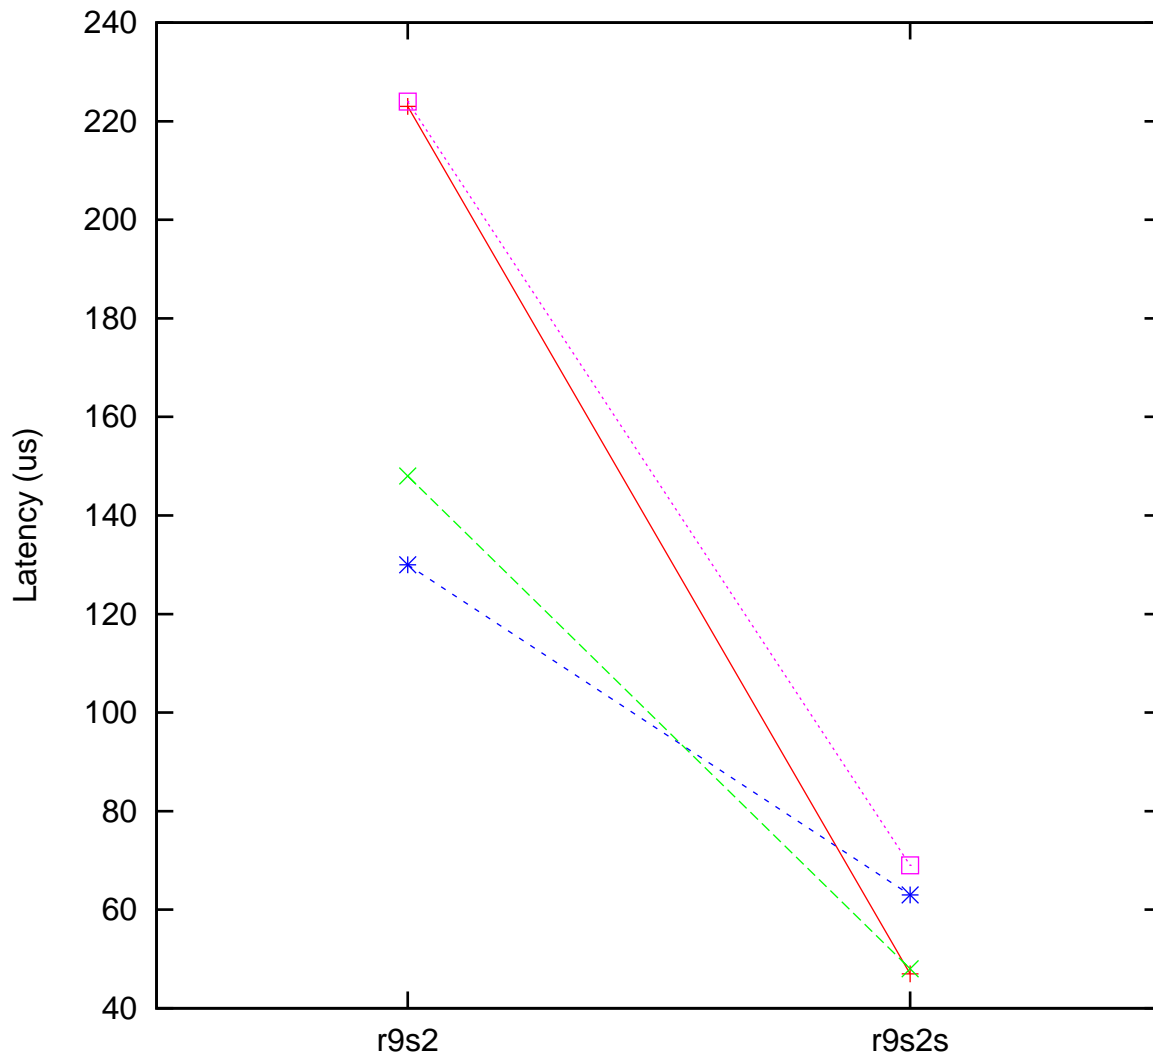

Moderate load maximum latency
x86 Intel Atom E3950 600 MHz, Linux 5.6.19-rt12 vs.
x86 Intel Atom E3950 600 MHz, Linux 5.6.19-rt12

(Plotted on 12/02/23 at 1:47:37)

Core 0 —+— Core 1 - -x- - Core 2 - -*- - Core 3 ····□····