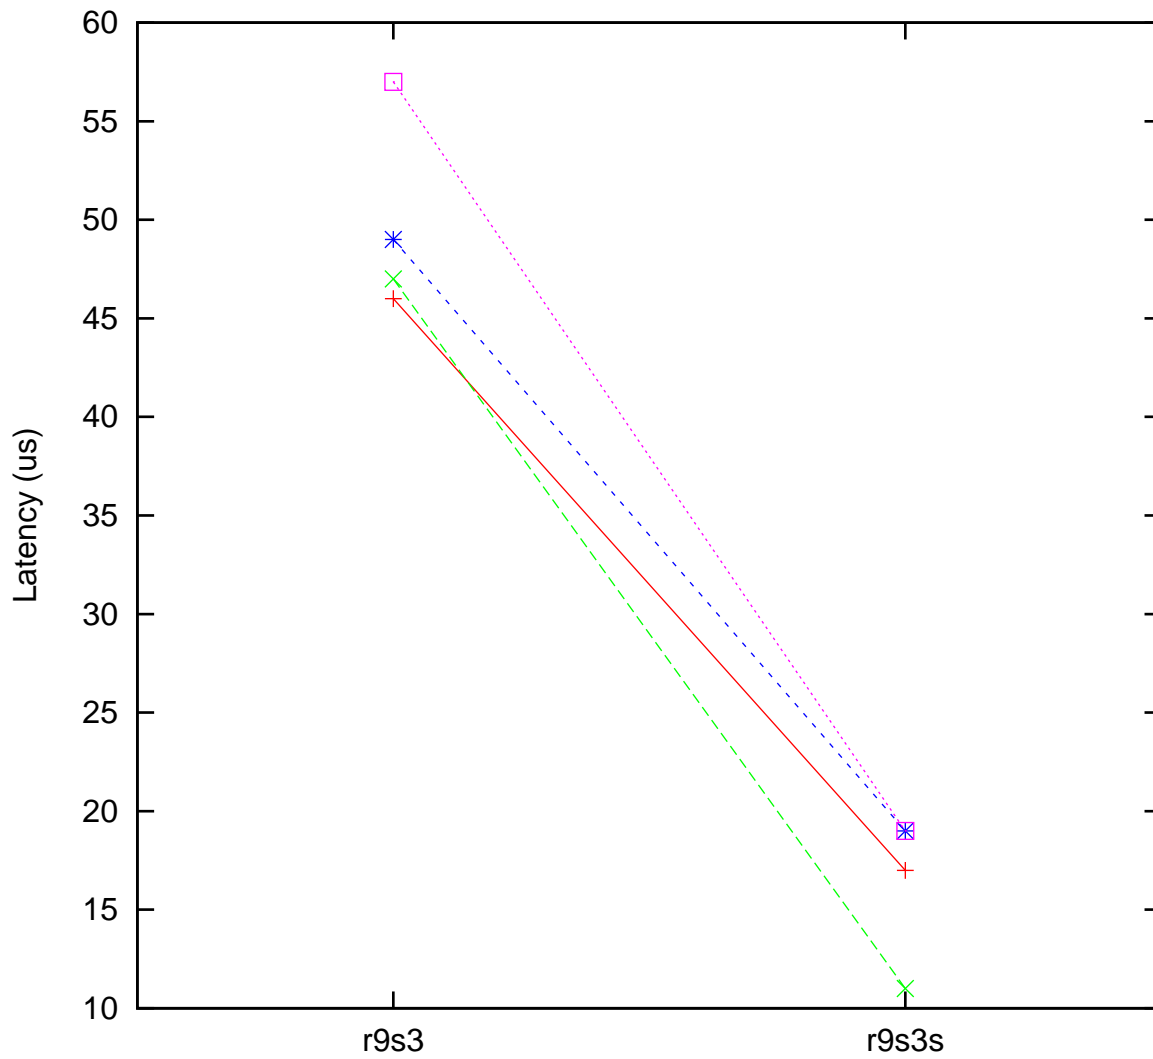

Moderate load maximum latency
x86 Intel Atom E3940 600 MHz, Linux 5.2.21-rt13 vs.
x86 Intel Core i7 7828EQ 800 MHz, Linux 4.19.37-rt20

(Plotted on 10/04/23 at 1:34:53)

Core 0 —+— Core 1 —x— Core 2 —*— Core 3 —□—