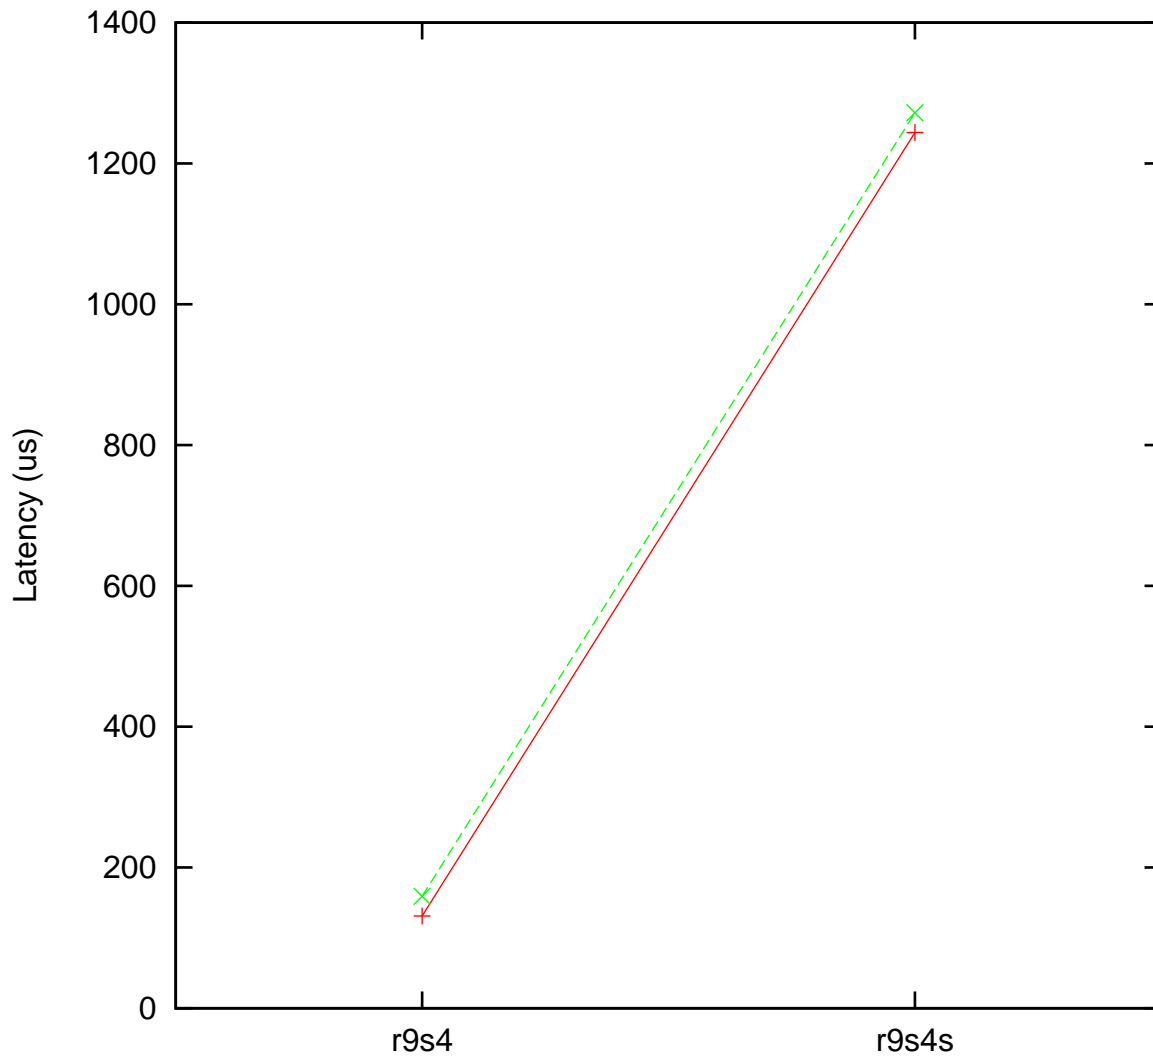

Moderate load maximum latency
x86 Intel Atom E640 1000 MHz, Linux 3.18.11-rt7 vs.
x86 Intel Atom E3825 1333 MHz, Linux 4.9.47-rt37

(Plotted on 07/06/22 at 8:40:03)

Core 0 —+— Core 1 - -x- -