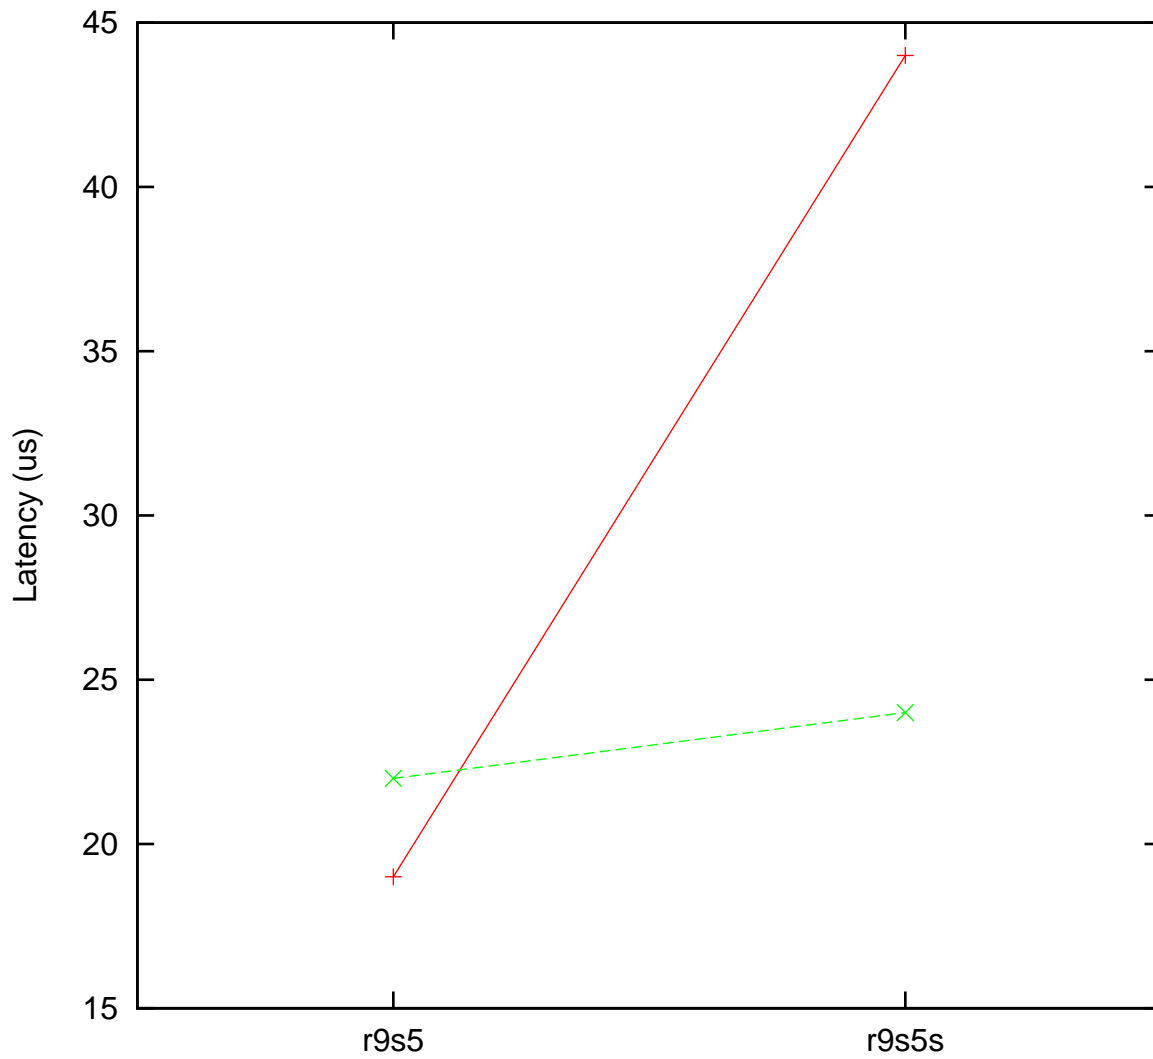

Moderate load maximum latency
x86 Intel Celeron G1620 200 MHz, Linux 6.1.38-rt12 vs.
x86 Intel Pentium G4400 300 MHz, Linux 6.1.38-rt12

(Plotted on 08/13/24 at 20:29:26)

Core 0 —+— Core 1 - -x- -