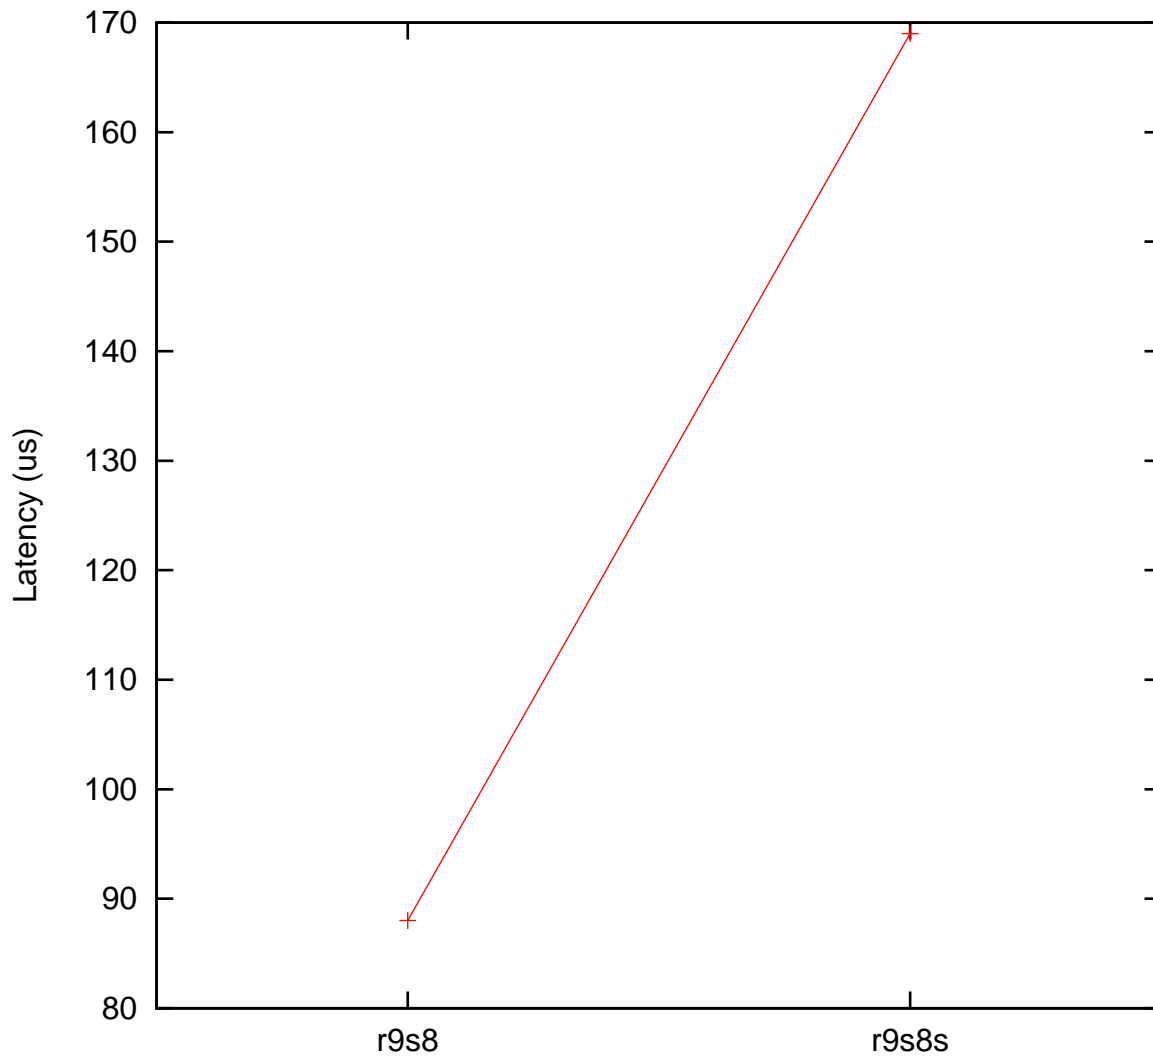

Moderate load maximum latency  
vs.  
ARM TI AM3354 80 MHz, Linux 4.18.7-rt5

(Plotted on 02/23/24 at 7:30:05)

Core 0 —+—