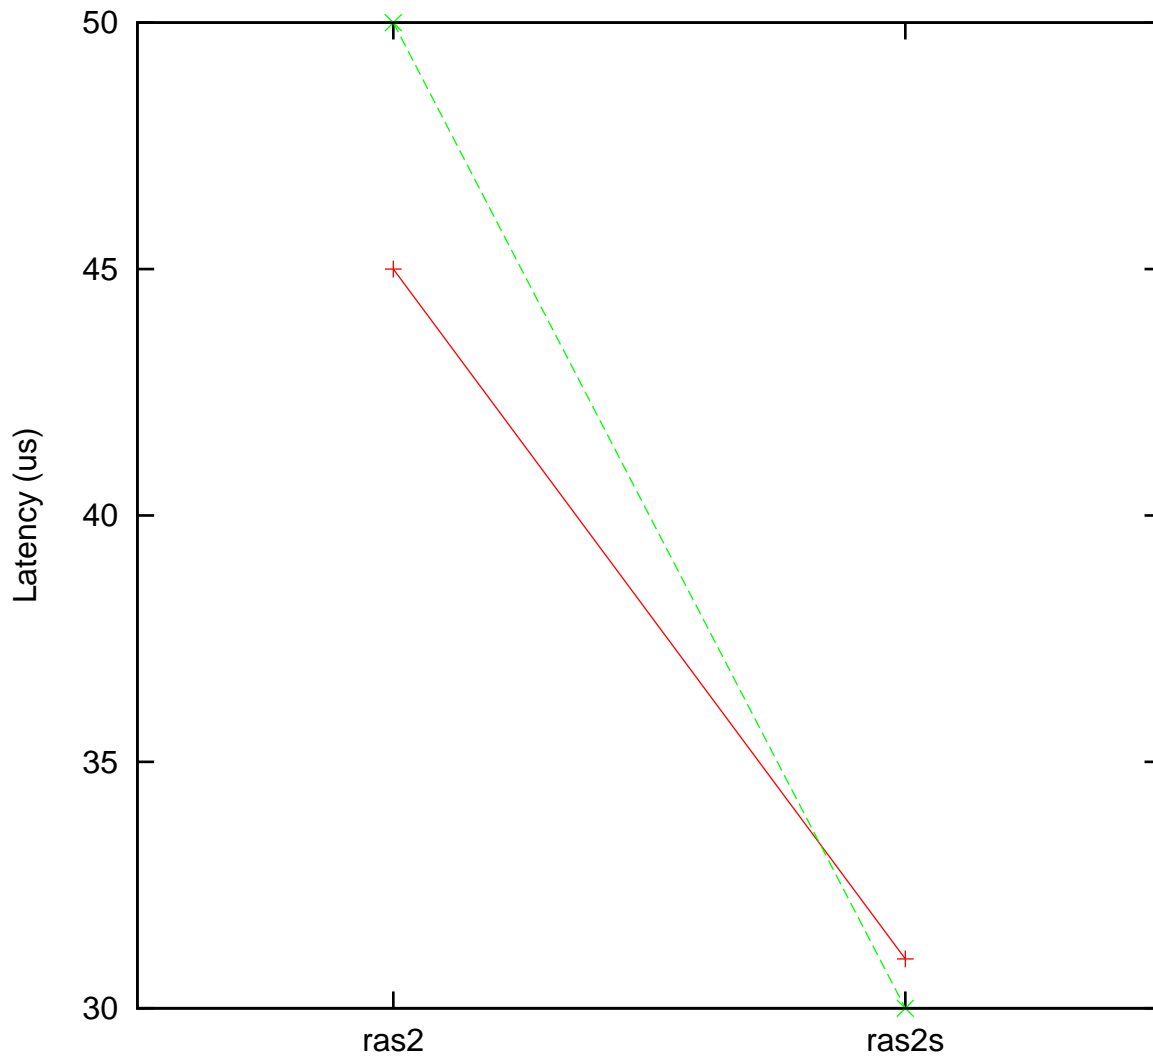

Moderate load maximum latency
x86 Intel Celeron U3405 067 MHz, Linux 3.12.33-rt47 vs.
x86 Intel Atom x6425RE 900 MHz, Linux 5.15.153-rt75-x86_64

(Plotted on 10/06/24 at 4:05:23)

Core 0 —+— Core 1 - -x- -