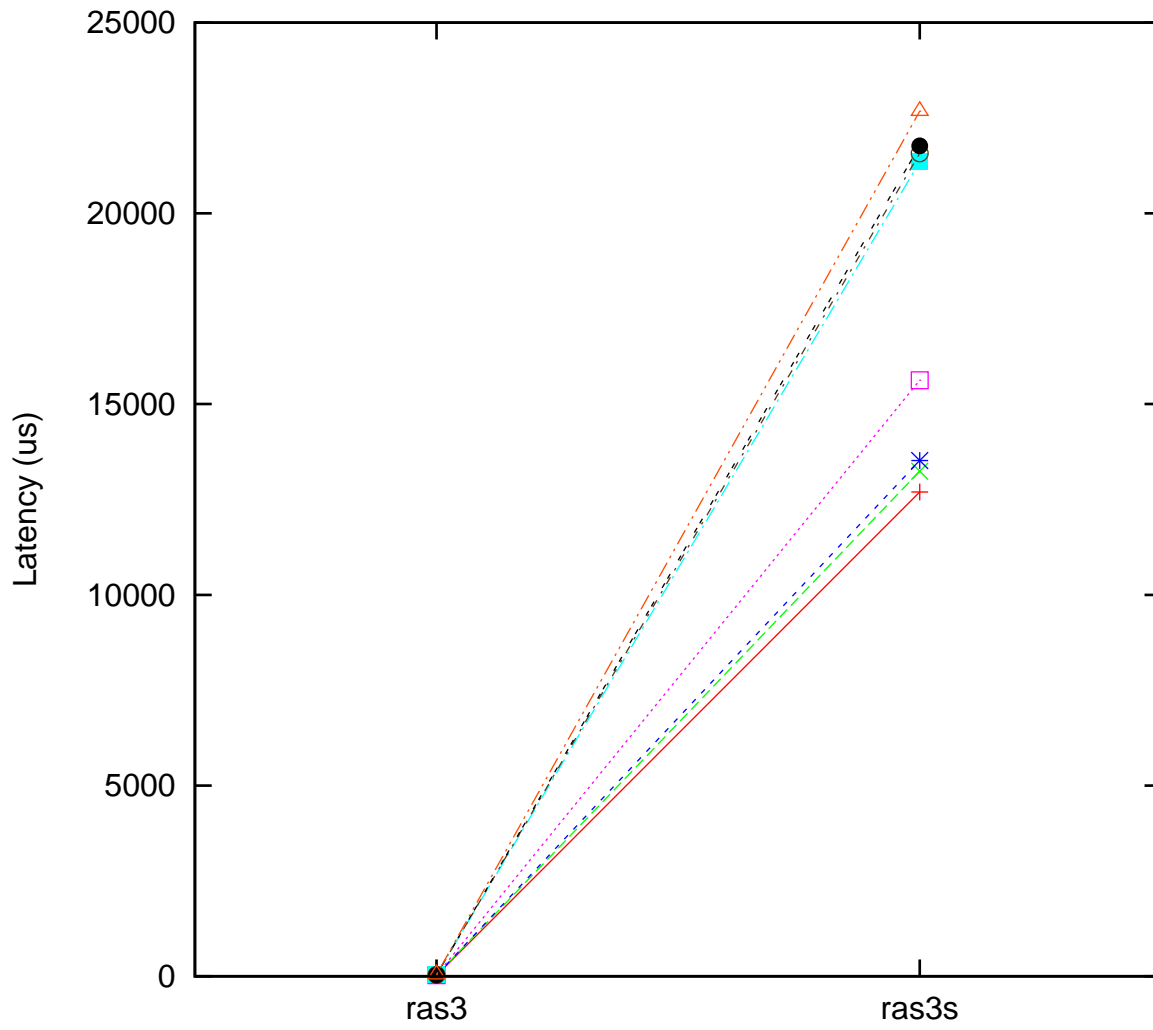

Moderate load maximum latency
0, Linux 4.18.5-rt3 vs.
ARMv7 Processor rev 3 (v7l), Linux 4.8.0-rt1-dirty

(Plotted on 11/08/21 at 2:46:42)

Core 0	—+—	Core 2	- - * - -	Core 4	- - □ - -	Core 6	- - ● - -
Core 1	- - × - -	Core 3	- - □ - -	Core 5	- - ○ - -	Core 7	- - △ - -