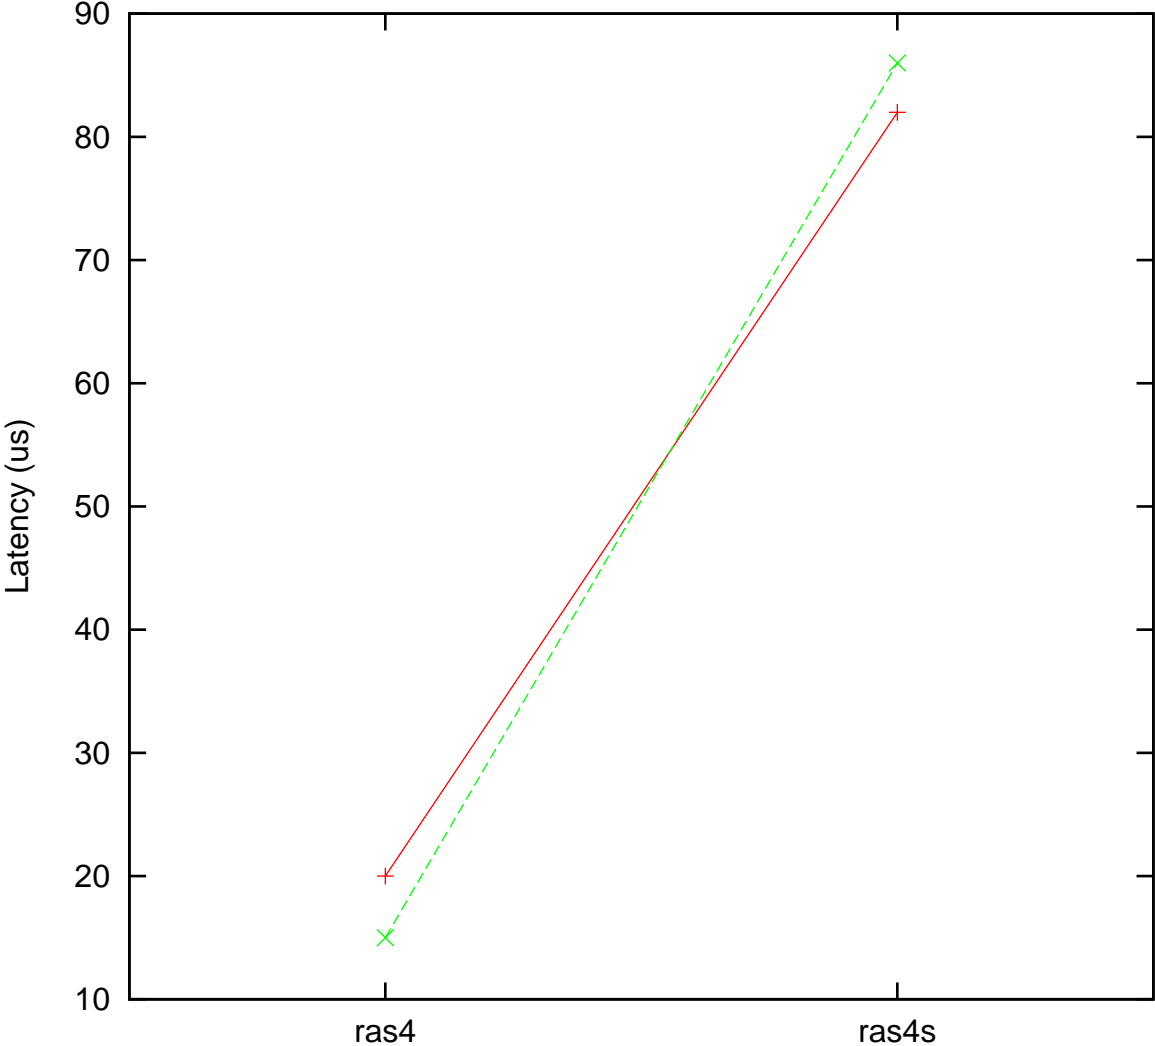

Moderate load maximum latency  
ARM Rockchip RK3588(J) 200 MHz, Linux 6.17.0-rt4 vs.  
ARM Rockchip RK3588(J) 200 MHz, Linux 6.1.84-364-rk2410

(Plotted on 06/08/26 at 19:00:19)

Core 0 —+— Core 1 - -x- -