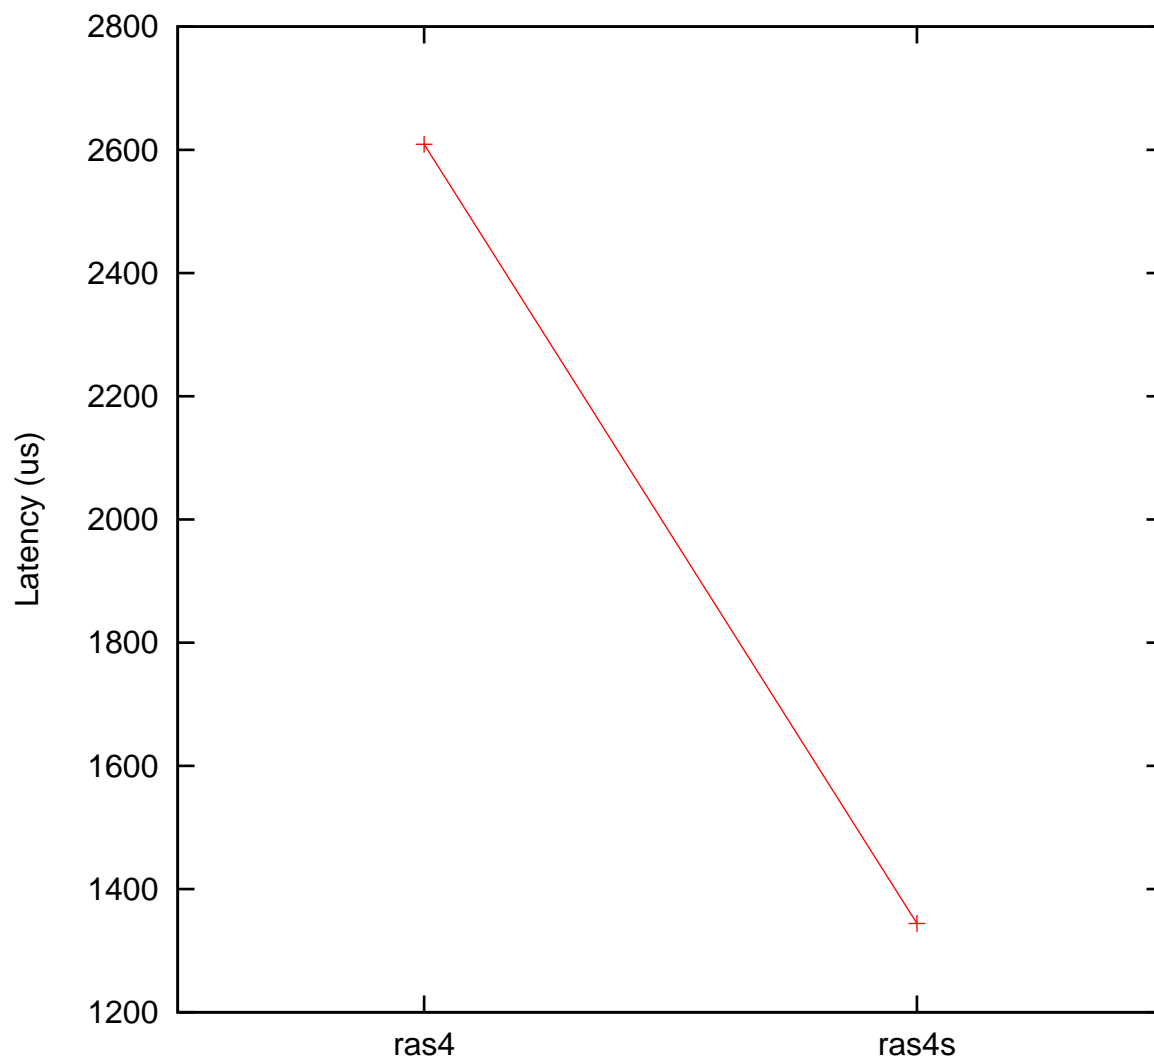

Moderate load maximum latency
ARMv7 Processor rev 2 (v7l), Linux 3.8.13.14-rt27+ vs.
ARMv7 Processor rev 2 (v7l), Linux 4.14.78-rt47-bsp-yocto-am335x-pd19.1.0

(Plotted on 05/16/21 at 18:01:46)

Core 0 —+—