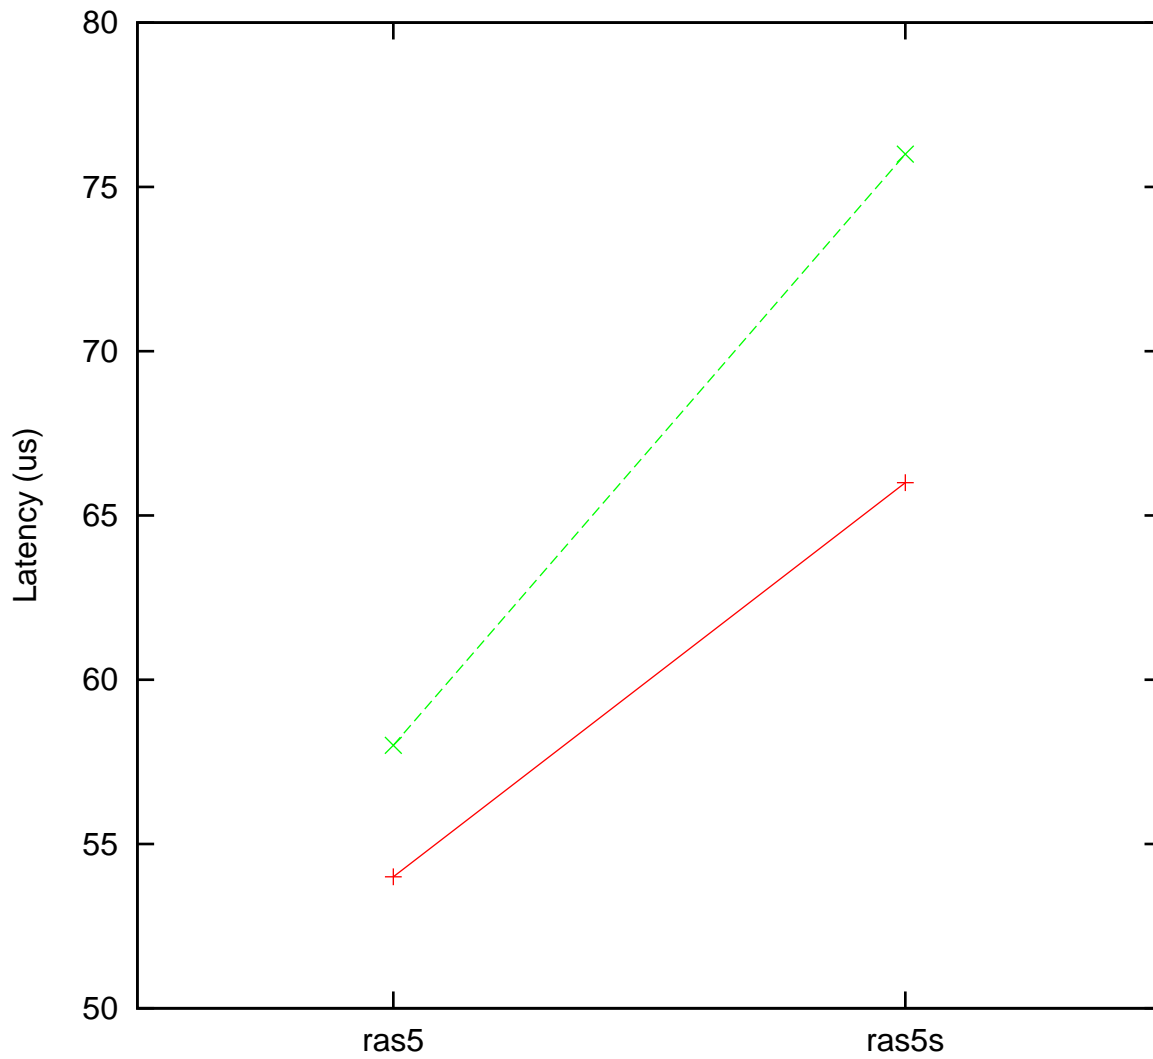

Moderate load maximum latency  
ARMv7 Processor rev 2 (v7l), Linux 4.1.18-rt17-g4415f52 vs.  
ARMv7 Processor rev 2 (v7l), Linux 4.4.12-rt17-osadl-g86c9060003

(Plotted on 12/03/21 at 3:55:05)

Core 0 —+— Core 1 - -x- -