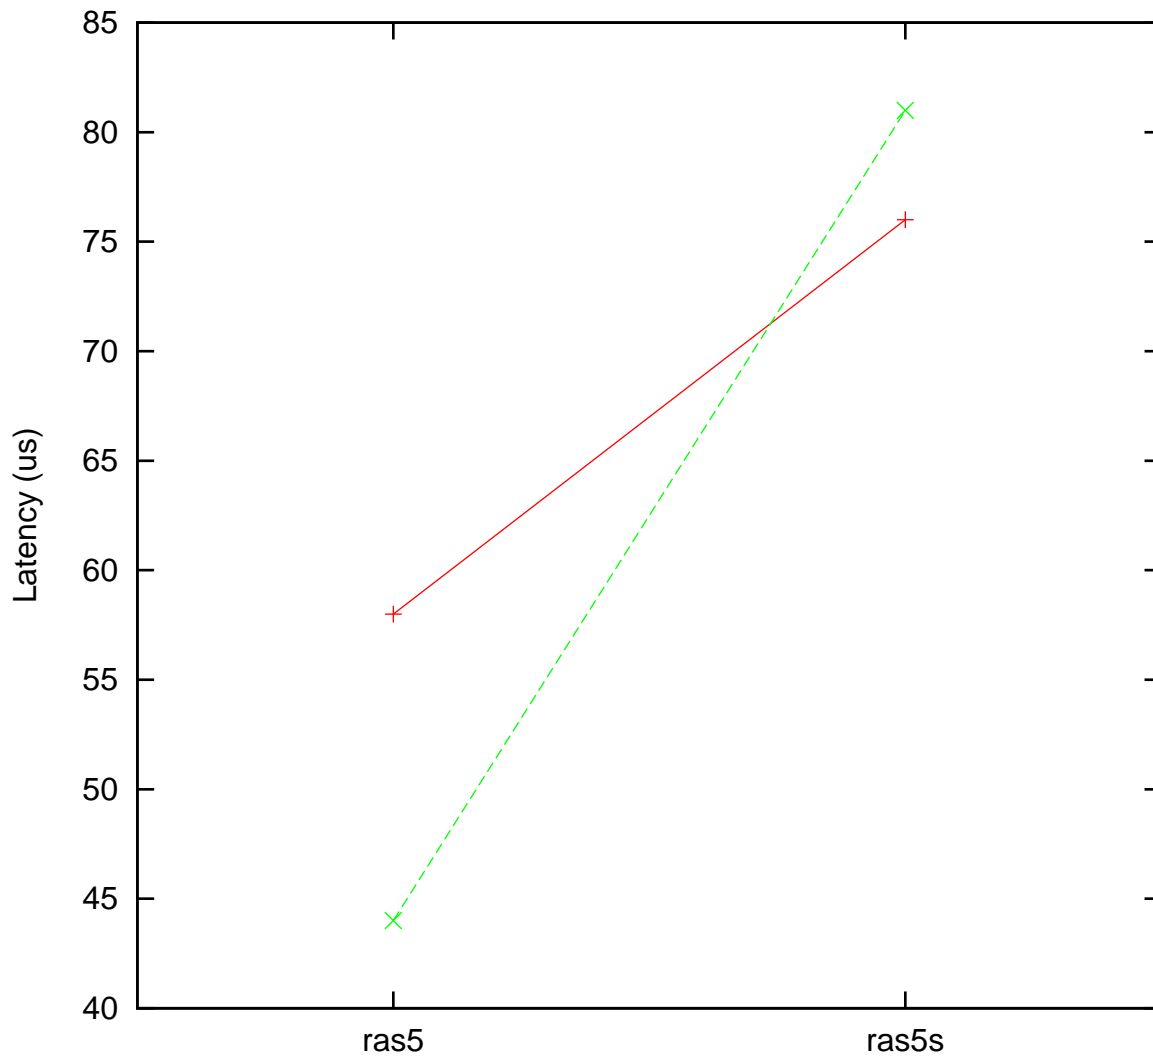

Moderate load maximum latency
ARM TI AM5728 000 MHz, Linux 4.1.18-rt17-g4415f52 vs.
ARM TI AM5728 000 MHz, Linux 4.4.12-rt17-osadl-g86c9060003

(Plotted on 07/15/24 at 19:26:49)

Core 0 —+— Core 1 - -x- -