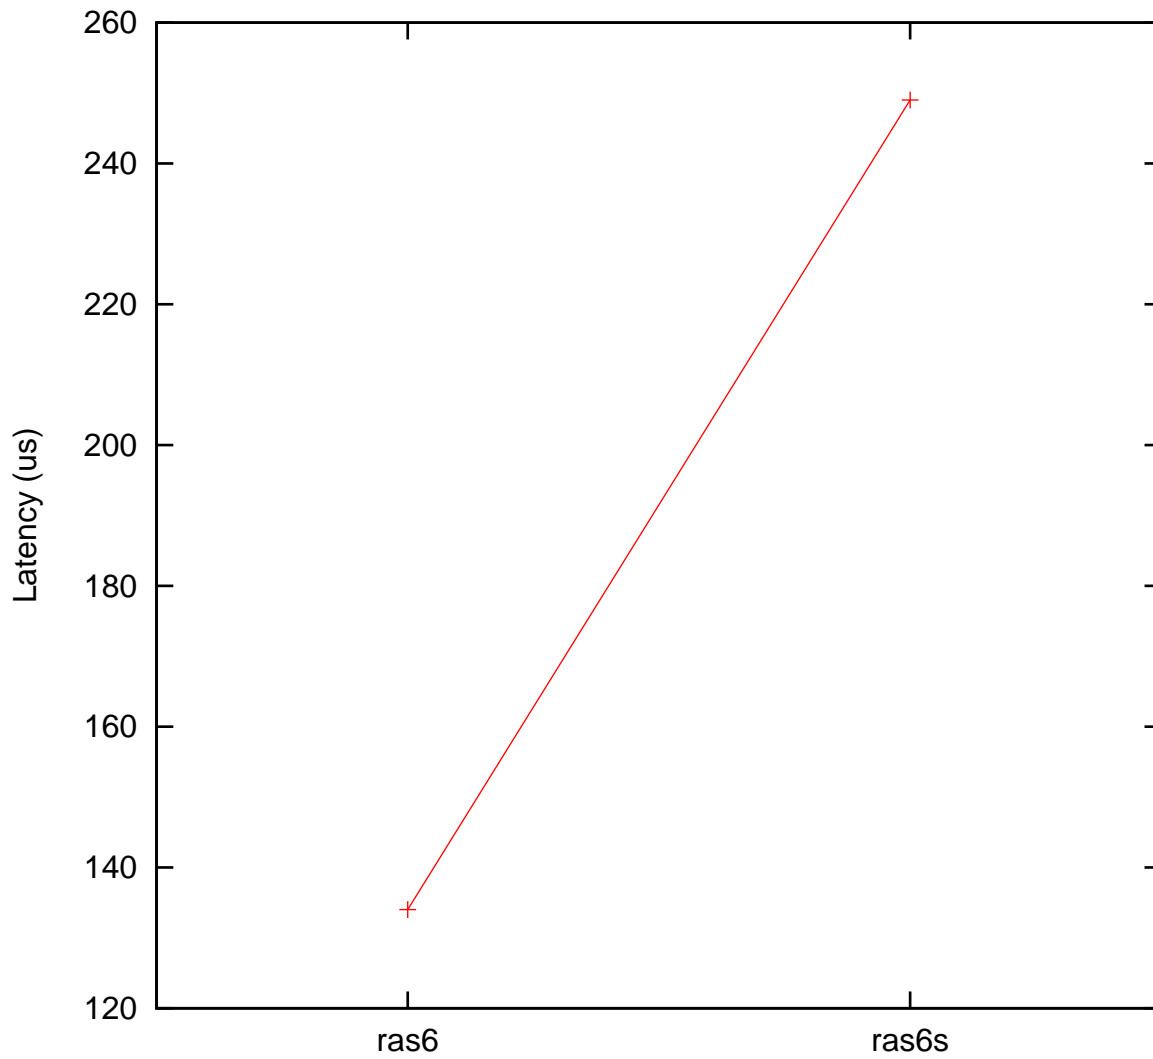

Moderate load maximum latency
ARM TI AM437x 000 MHz, Linux 4.19.94-rt39-ga242ccf3f1 vs.
ARM TI AM437x 000 MHz, Linux 4.19.94-rt39-ga242ccf3f1

(Plotted on 04/14/24 at 8:52:16)

Core 0 —+—