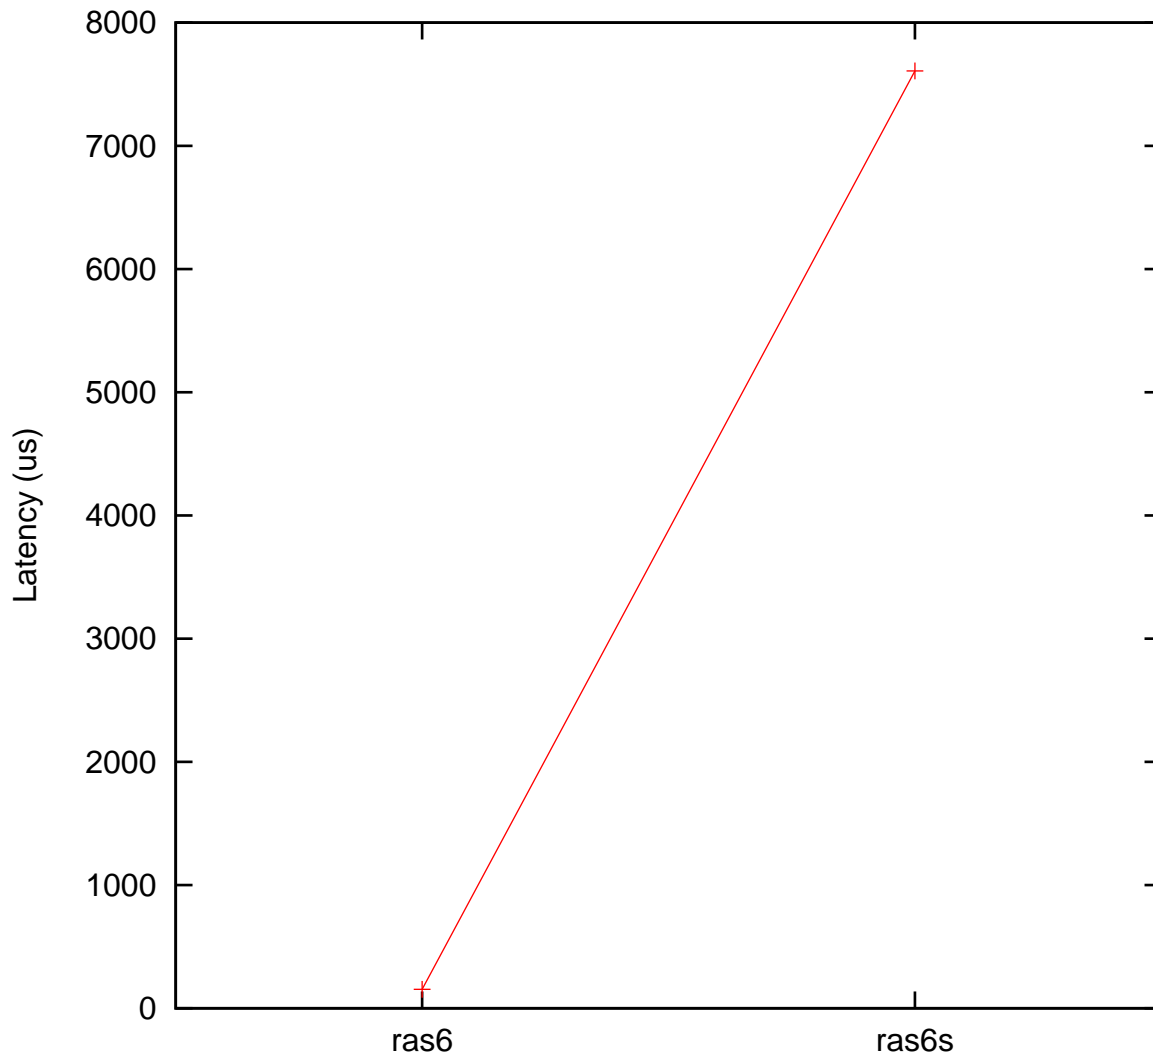

Moderate load maximum latency
ARMv7 Processor rev 10 (v7l), Linux 4.19.94-rt39-ga242ccf3f1 vs.
ARMv7 Processor rev 10 (v7l), Linux 4.19.94-rt39-ga242ccf3f1

(Plotted on 09/26/21 at 14:31:26)

Core 0 —+—