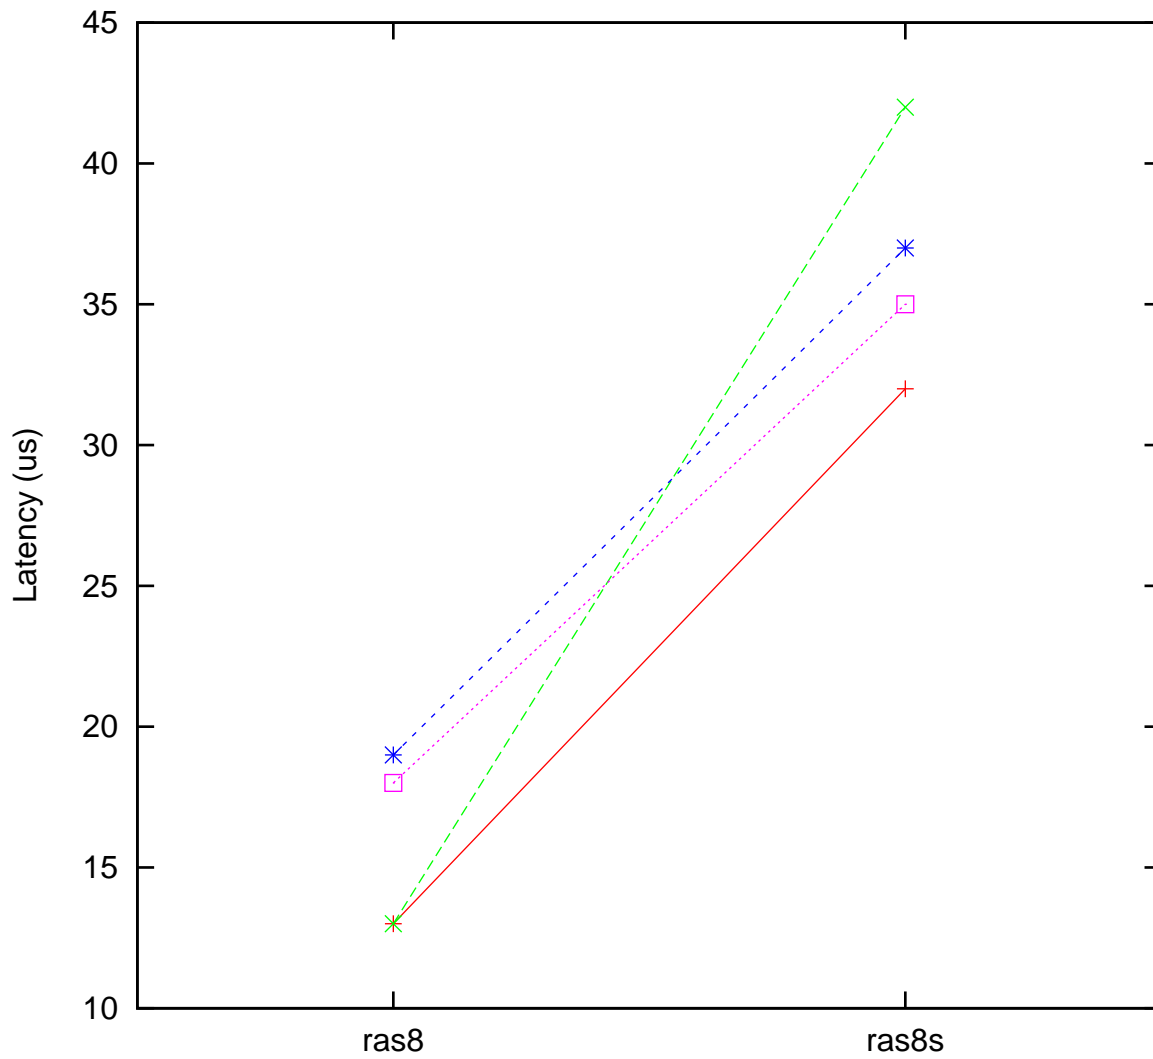

Moderate load maximum latency
x86 Intel Core i5-8265UE 600 MHz, Linux 5.10.41-rt42 vs.
x86 Intel Atom E3940 600 MHz, Linux 5.10.41-rt42

(Plotted on 10/02/23 at 16:57:16)

Core 0 —+— Core 1 —x— Core 2 —*— Core 3 —□—