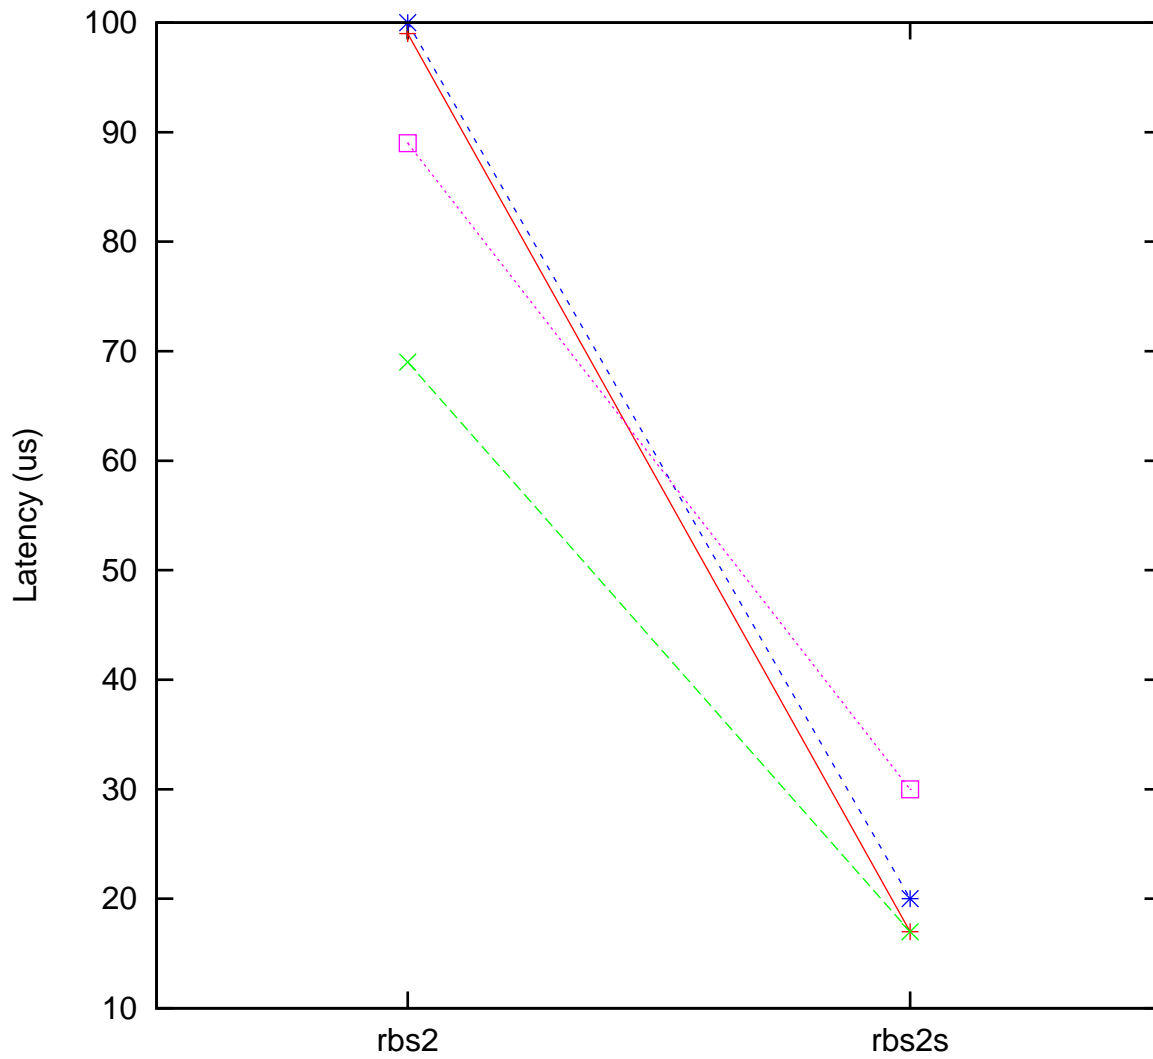

Moderate load maximum latency  
x86 Intel Pentium Silver N6005 200 MHz, Linux 6.1.95-rt34 vs.  
x86 Intel Core i7-3770K 300 MHz, Linux 5.15.49-rt47

(Plotted on 04/21/25 at 9:04:32)

Core 0 —+— Core 1 - -x- - Core 2 - -\*- - Core 3 ···□···