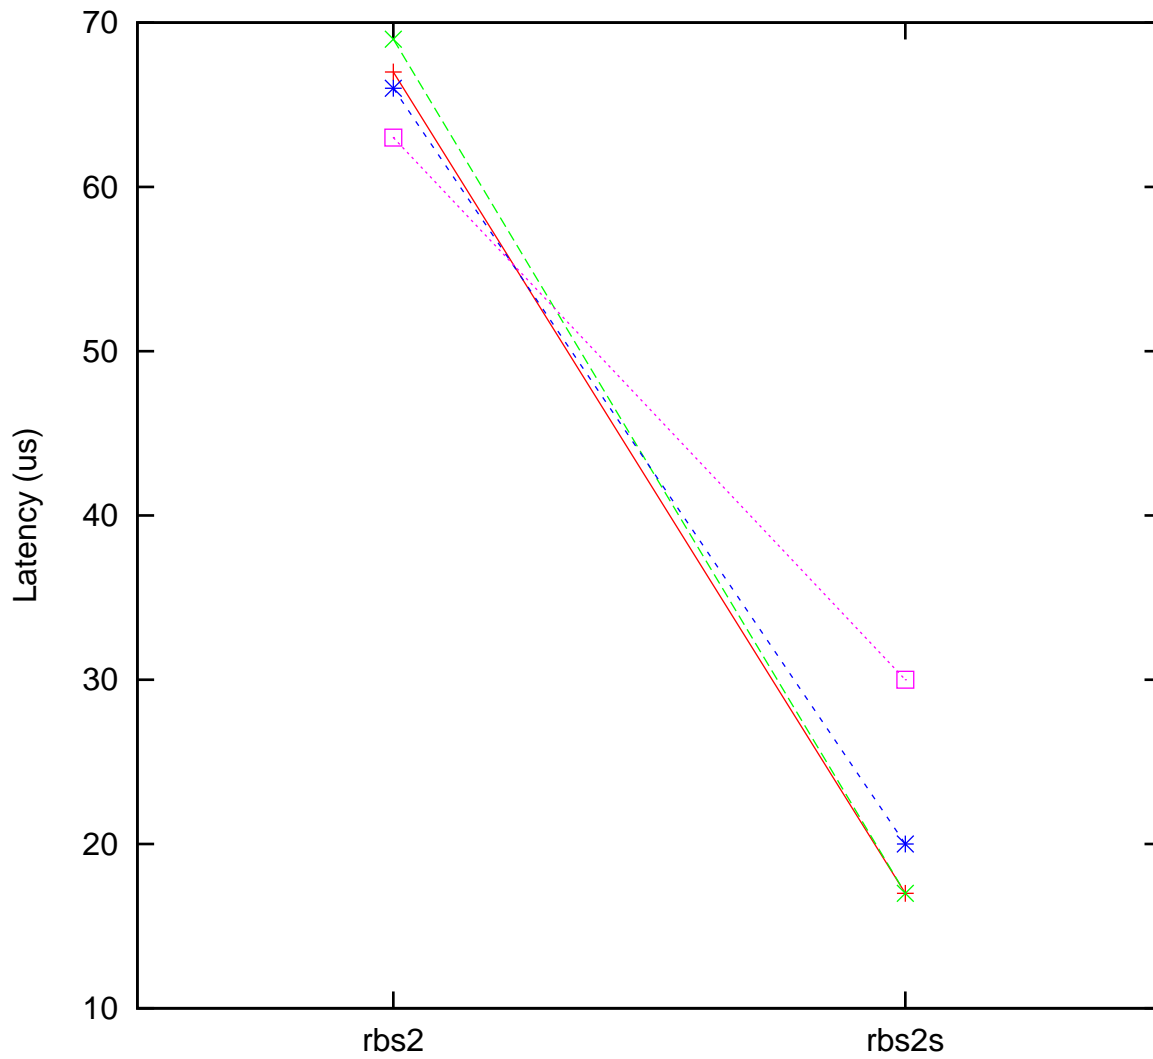

Moderate load maximum latency  
x86 Intel Pentium Silver N6005 800 MHz, Linux 6.1.95-rt34 vs.  
x86 Intel Core i7-3770K 500 MHz, Linux 5.15.49-rt47

(Plotted on 05/10/25 at 23:00:24)

Core 0 —+— Core 1 - -x- - Core 2 - -\*- - Core 3 ····□····