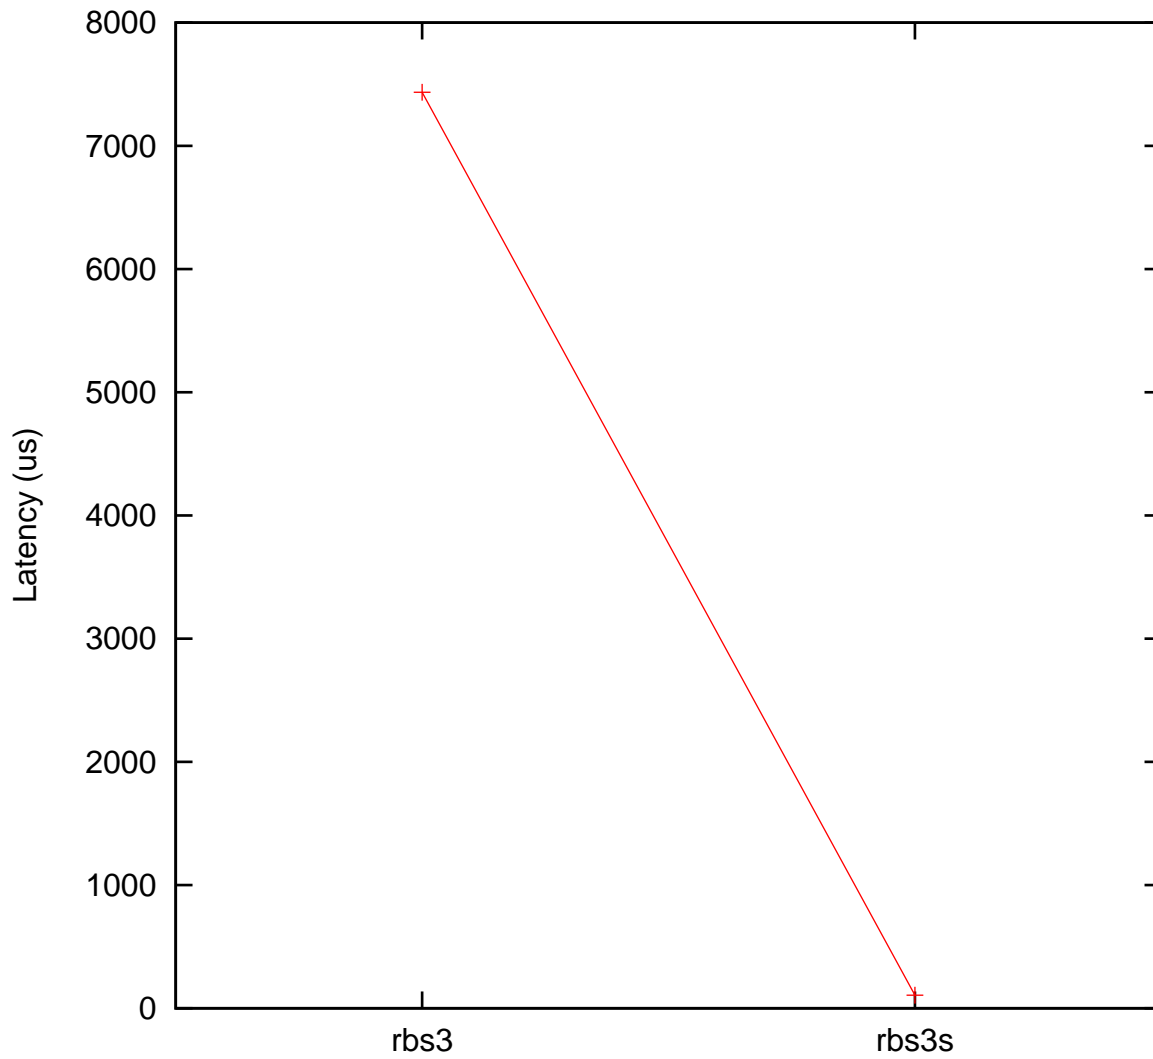

Moderate load maximum latency  
ARM NXP i.MX6 Quad 96 MHz, Linux 4.19.100-bsp-yocto-i.mx6-pd20.1.0 vs.  
ARM Broadcom BCM2835 400 MHz, Linux 4.18.7-rt5

(Plotted on 05/17/25 at 1:13:31)

Core 0 —+—