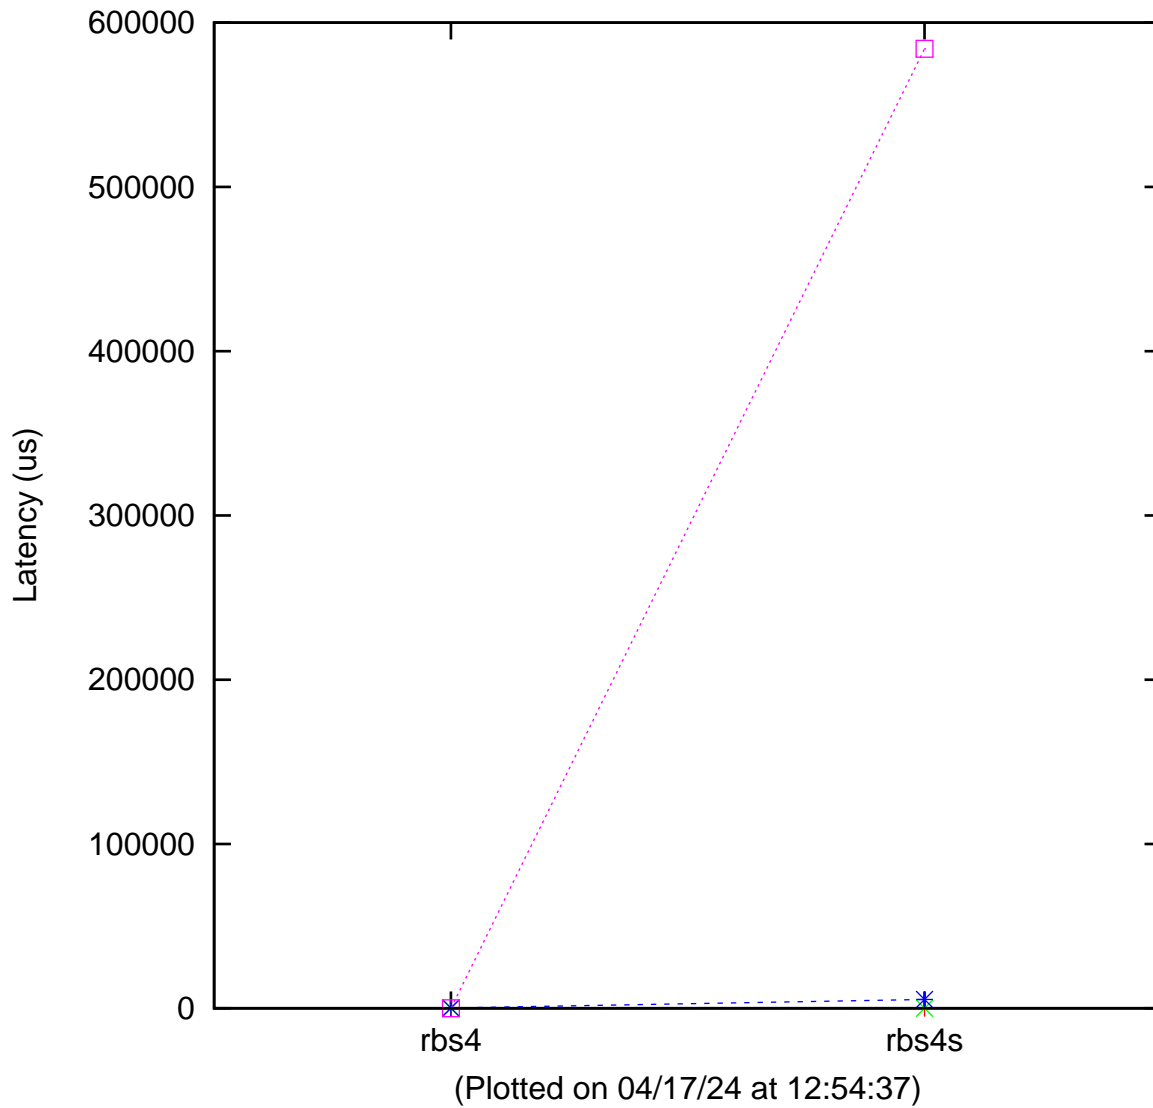

Moderate load maximum latency
x86 VIA QuadCore L4700 200 MHz, Linux 3.18.43-rt46 vs.
x86 Intel Atom E3950 600 MHz, Linux 5.2.21-rt13

Core 0 —+— Core 1 —x— Core 2 —*— Core 3 —□—